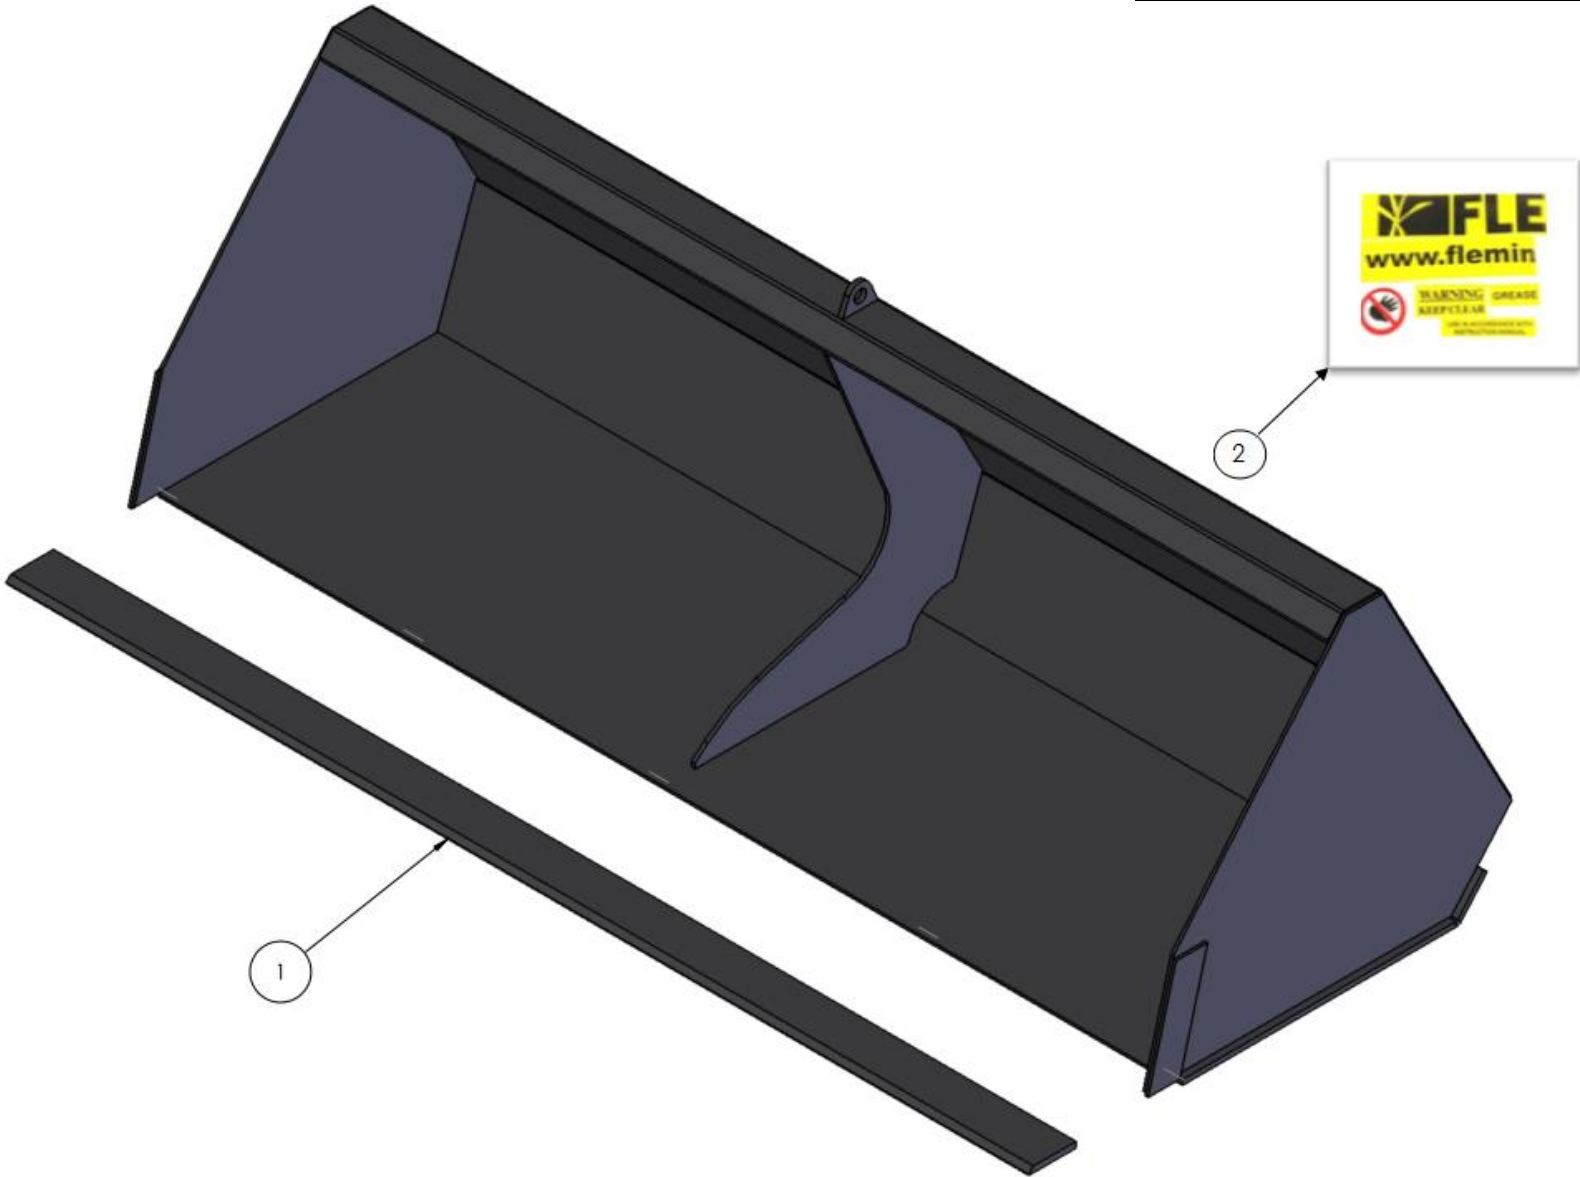

A close-up photograph of a black metal bucket from a front loader. The bucket is tilted downwards, and a stream of brown soil is falling from its opening. The bucket has a yellow stripe with the Fleming logo and the word "FLEMING" in black letters. The background is a blurred concrete wall.

FRONT LOADER BUCKET SPARE
PARTS LIST

FRONT LOADER BUCKET ASSEMBLY

SEE TABLE NO: 001

TABLE NO: 001 FRONT LOADER BUCKET ASSEMBLY

ITEM NO	DESCRIPTION	FLB5		FLB6		FLB7	
		CODE	QTY	CODE	QTY	CODE	QTY
1	LOADER BUCKET REPLACEMENT HARDOX EDGE	P001.258	1	P001.259	1	P001.260	1
2	LOADER BUCKET STICKER KIT	P001.507	1	P001.507	1	P001.507	1