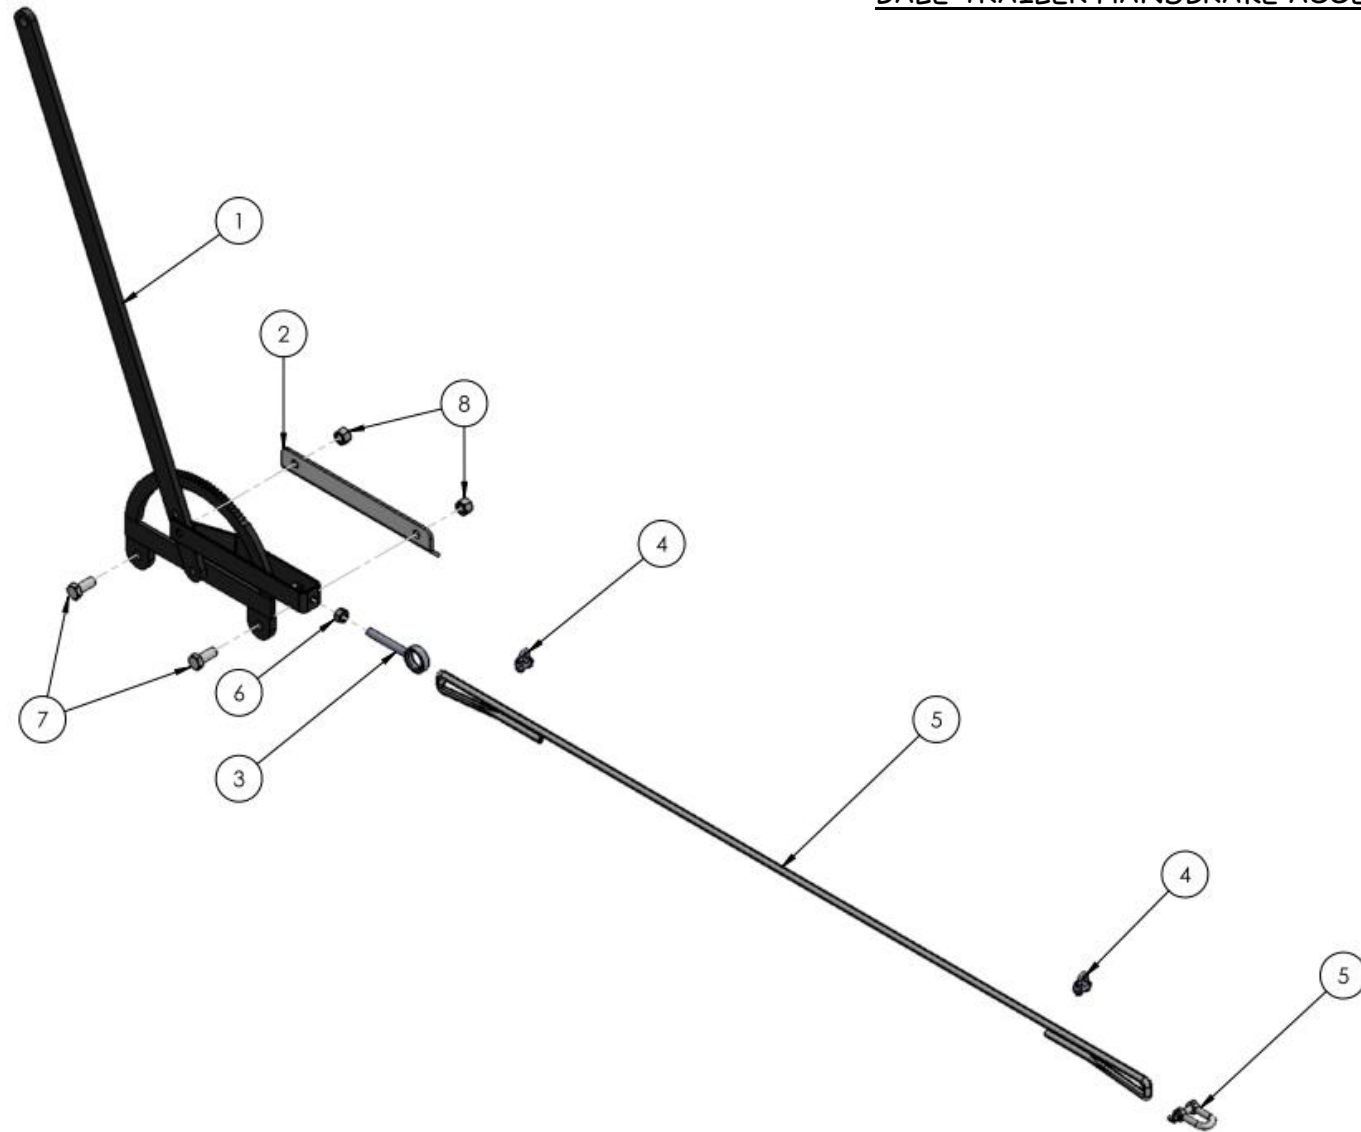

BALE TRAILER WIRING ASSEMBLY

SEE TABLE NO: 005

TABLE NO: 005 BALE TRAILER WIRING ASSEMBLY

ITEM NO	DESCRIPTION	TRF21		TRF25	
		CODE	QTY	CODE	QTY
1	WIRING LOOM	ZGPP179	1	ZGPP179	1
2	JUNCTION BOX	ZGPP222	1	ZGPP222	1
3	7 PIN PLUG	ZGPP263	1	ZGPP263	1
4	WHITE MARKER LIGHT	ZGPP221	2	ZGPP221	2
5	7 CORE TRAILER CABLE				

BALE TRAILER BRAKED AXLE HYDRAULICS

SEE TABLE NO: 006

TABLE NO: 006 BALE TRAILER BRAKED AXLE HYDRAULICS

ITEM NO	DESCRIPTION	TRF21		TRF25	
		CODE	QTY	CODE	QTY
1	BRAKE ASSEMBLY COMPLETE	ZGPP124	2	ZGPP124	2
2	3/8" DOWDY SEAL	ZHYD05	2	ZHYD05	2
3	3/8" x 3/8" MALE CONNECTOR	ZHYD03	2	ZHYD03	2
4	HYDRAULIC HOSE	ZHYD53	1	ZHYD53	1
5	3/8" x 3/8" T-CONNECTOR	ZHYD37	1	ZHYD37	1
6	HYDRAULIC HOSE	ZHYD30	1	ZHYD47	1
7	DOWDY SEAL	ZHYD22	1	ZHYD22	1
8	BRAKE COUPLING	ZHYD25	1	ZHYD25	1

BALE TRAILER HANDBRAKE ASSEMBLY

SEE TABLE NO: 007

TABLE NO: 007 BALE TRAILER HANDBRAKE ASSEMBLY

ITEM NO	DESCRIPTION	TRF21		TRF25	
		CODE	QTY	CODE	QTY
1	HAND BRAKE LEVER	ZGPP227	1	ZGPP227	1
2	WELD ON PLATE	P001.448	1	P001.448	1
3	EYE BOLT	ZFAS131	1	ZFAS131	1
4	WIRE GRIP	ZGPP228	4	ZGPP228	4
5	HAND BRAKE CABLE	P001.449	1	P001.450	1
6	M10 PLAIN NUT	ZFAS05	2	ZFAS05	2
7	M12X30 SETSCREW ZP	ZFAS10	2	ZFAS10	2
8	M12 NYLOCK NUT	ZFAS22	2	ZFAS22	2