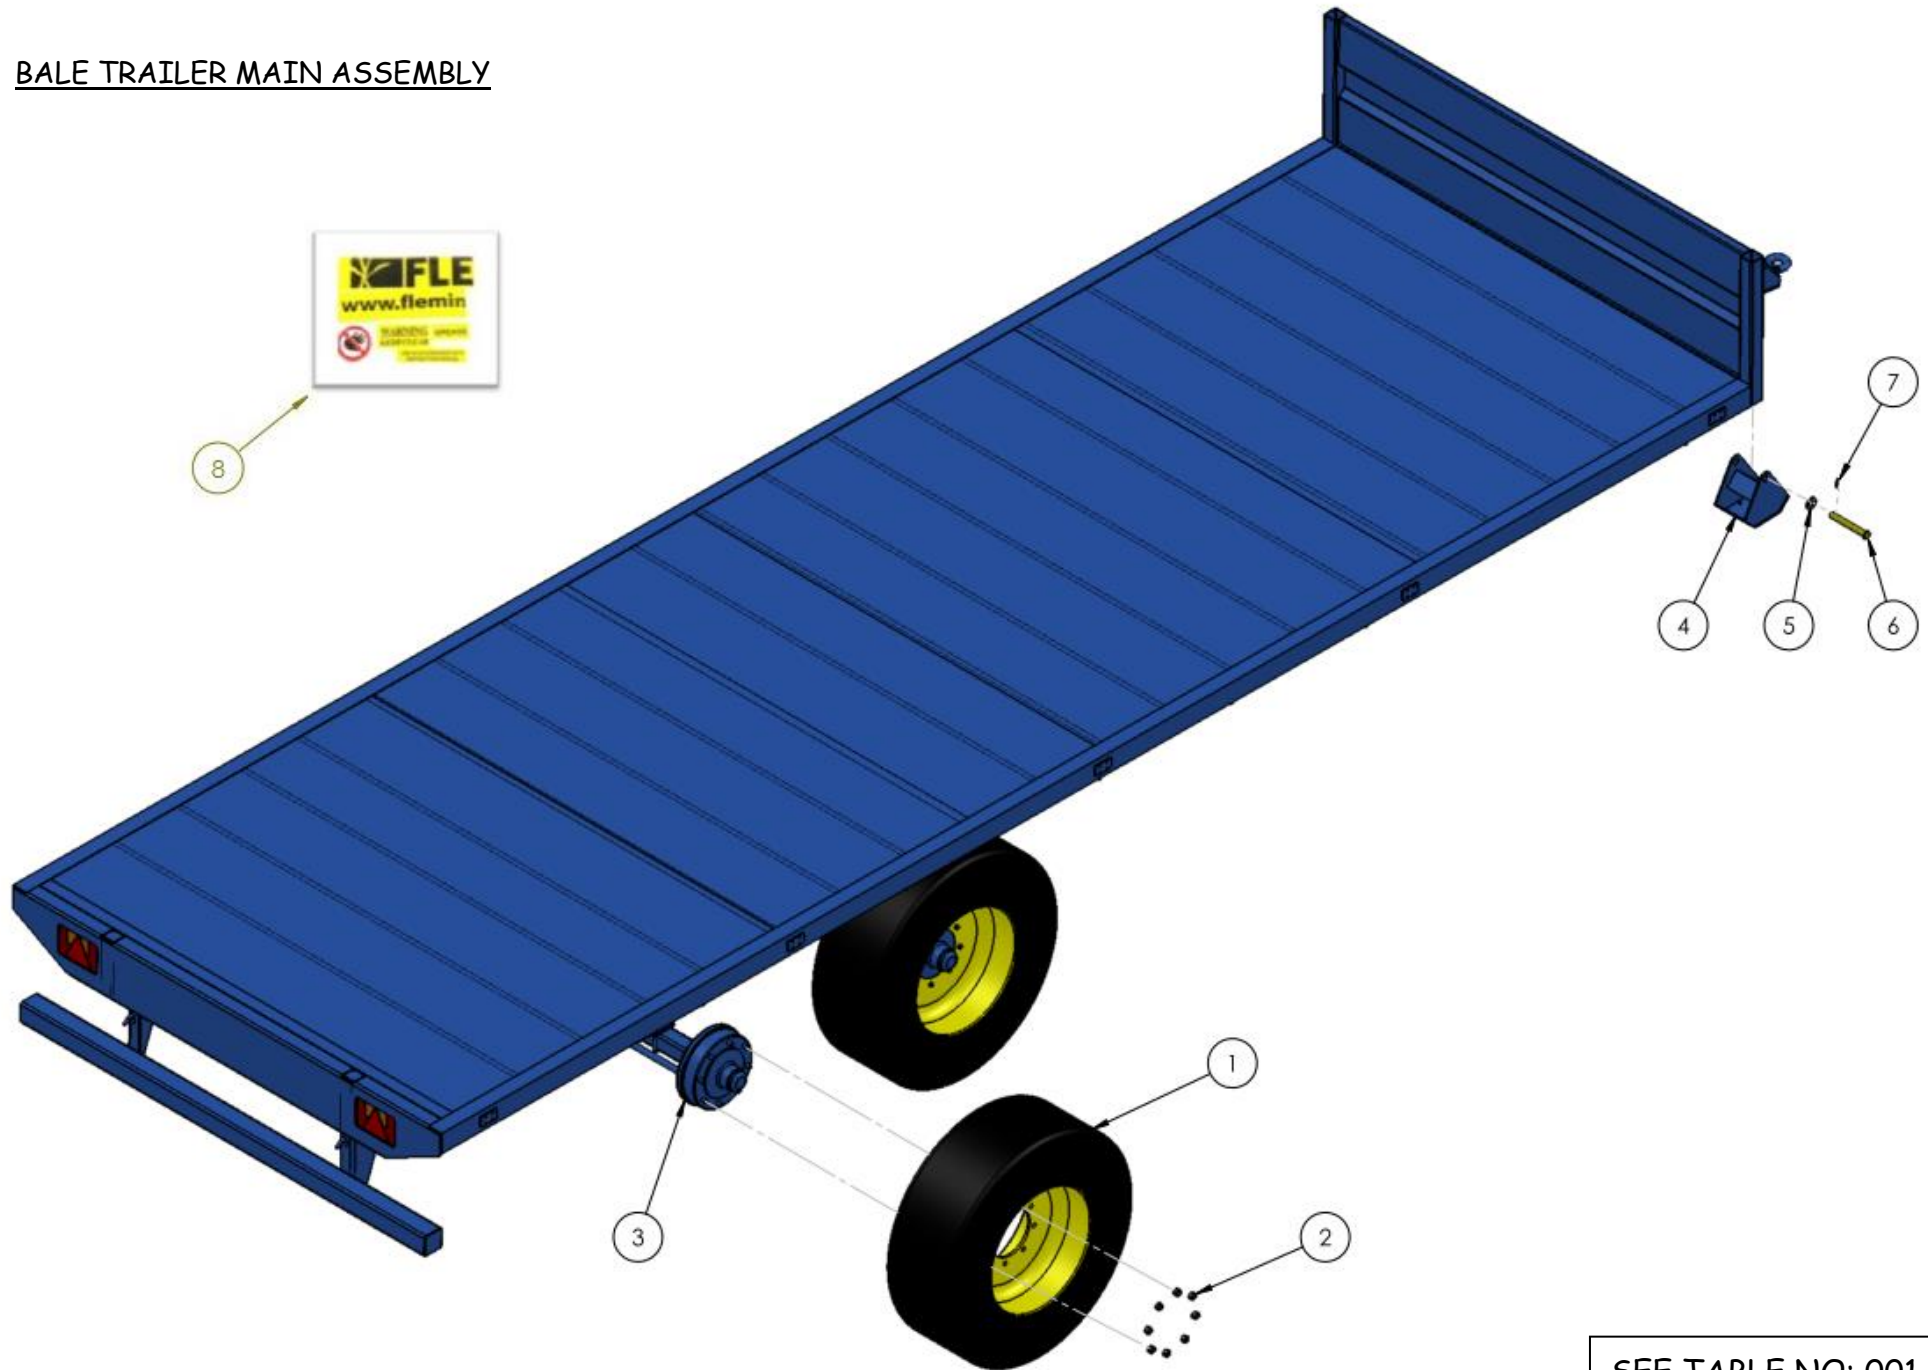

BALE TRAILER SPARE PARTS LIST

BALE TRAILER MAIN ASSEMBLY

SEE TABLE NO: 001

TABLE NO: 001 BALE TRAILER MAIN ASSEMBLY

ITEM NO	DESCRIPTION	TRF21		TRF25	
		CODE	QTY	CODE	QTY
1	WHEELS (STANDARD SIZE)	ZGPP20	4	ZGPP119A	4
2	WHEEL NUT	AX-181.5	32	AX-181.5	32
3	AXLE COMPLETE	ZGPP120	2	ZGPP17	2
4	TRAILER SHOE	P001.424	1	P001.424	1
5	1" WASHER ZP	ZFAS49	1	ZFAS49	1
6	PIN	ZMAC73	1	ZMAC73	1
7	M6x40 ROLL PIN	ZFAS30	1	ZFAS30	1
8	STICKER KIT	P001.550	1	P001.551	1

BALE TRAILER HAY RACK ASSEMBLY

SEE TABLE NO: 002

TABLE NO: 002 BALE TRAILER HAY RACK ASSEMBLY

ITEM NO	DESCRIPTION	TRF21		TRF25	
		CODE	QTY	CODE	QTY
1	REAR HAY RACK	P001.446	1	P001.446	1
2	FRONT HAY RACK	P001.447	1	P001.447	1

BALE TRAILER TAIL LIGHT ASSEMBLY

SEE TABLE NO: 003

TABLE NO: 003 BALE TRAILER TAIL LIGHT ASSEMBLY

ITEM NO	DESCRIPTION	TRF21		TRF25	
		CODE	QTY	CODE	QTY
1	LEFT HAND TAIL LIGHT	ZGPP180	1	ZGPP180	1
2	LEFT HAND TAIL LIGHT LENSE	LCTR8L	1	LCTR8L	1
3	RIGHT HAND TAIL LIGHT	ZGPP181	1	ZGPP181	1
4	RIGHT HAND TAIL LIGHT LENSE	LCTR8R	1	LCTR8R	1
5	M5 NYLOCK NUT	ZFAS114	4	ZFAS114	4
6	M5 WASHER ZP	ZFAS113	4	ZFAS113	4
7	WIRING LOOM (RED CONNECTOR TO LHD TAIL LIGHT)	ZGPP179	1	ZGPP179	1

BALE TRAILER BODY FITTINGS

SEE TABLE NO: 004

TABLE NO: 004 BALE TRAILER BODY FITTINGS

ITEM NO	DESCRIPTION	TRF21		TRF25	
		CODE	QTY	CODE	QTY
1	RED REFLECTOR	ZGPP398	2	ZGPP398	2
2	ORANGE REFLECTOR	ZGPP237	10	ZGPP237	10
3	WHITE MARKER LIGHT	ZGPP221	2	ZGPP221	2