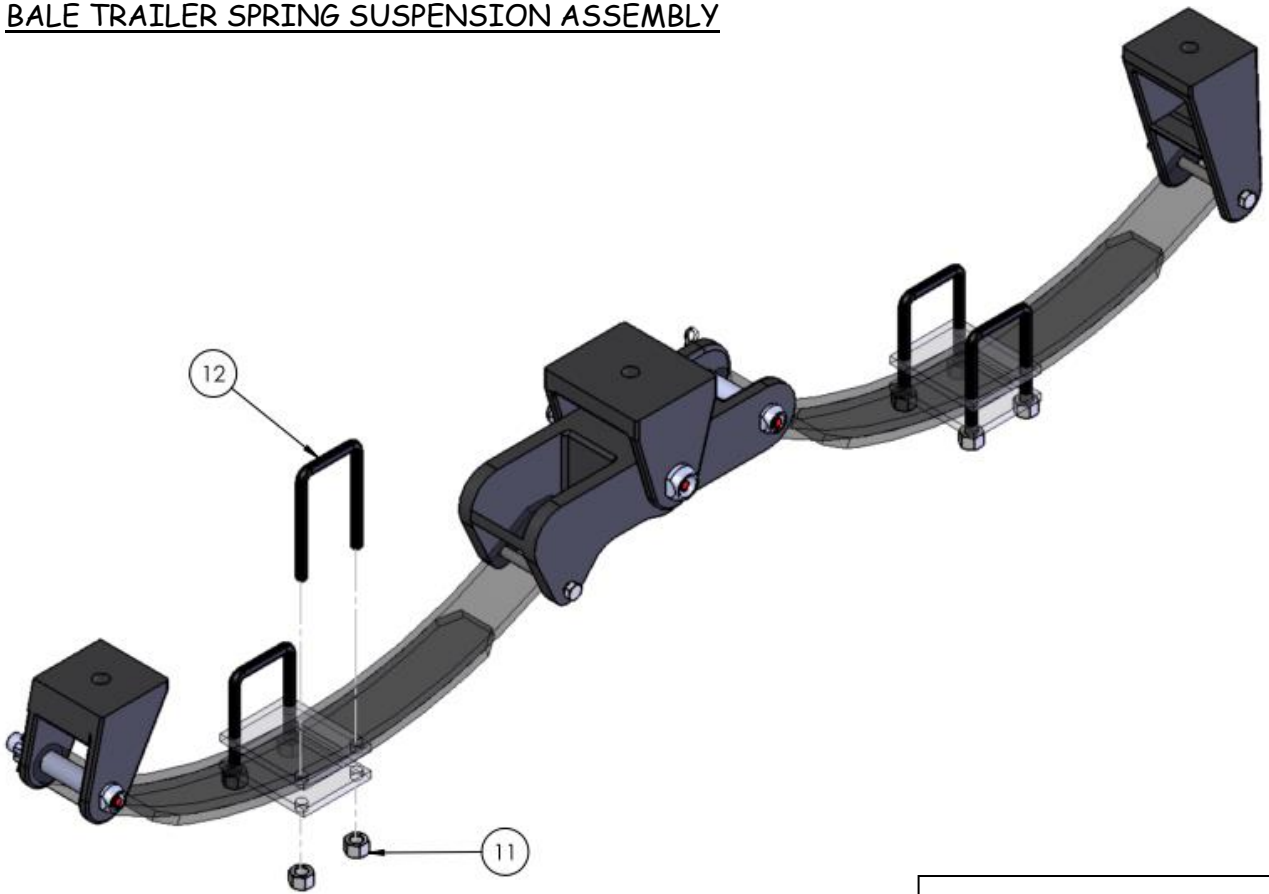

BALE TRAILER SPRING SUSPENSION ASSEMBLY

SEE TABLE NO: 011

SEE TABLE NO: 011

BALE TRAILER SPRING SUSPENSION ASSEMBLY

SEE TABLE NO: 011

SEE TABLE NO: 011

TABLE NO: 011 BALE TRAILER SPRING SUSPENSION ASSEMBLY

ITEM NO	DESCRIPTION	TRF21		TRF25	
		CODE	QTY	CODE	QTY
1	SPRING	P001.451	4	P001.452	4
2	MAIN PIVOT PIN	P001.453	2	P001.453	2
3	SMALL PIVOT PIN	P001.454	4	P001.454	4
4	M12X120 BOLT ZP	ZFAS148	4	ZFAS148	4
5	SMALL PIVOT PIN CASTLE NUT	P001.455	4	P001.455	4
6	COTTER PIN	P001.456	4	P001.456	4
7	MAIN PIVOT PIN CASTLE NUT	P001.457	2	P001.457	2
8	COTTER PIN	P001.458	2	P001.458	2
9	WASHER	P001.459	2	P001.459	2
10	M12 NYLOCK NUT	ZFAS22	4	ZFAS22	4
11	M18 NYLOCK NUT	ZFAS80	16	ZFAS80	16
12	M18 U BOLT	P001.460	8	P001.460	8
13	GREASE NIPPLE DUST CAP	P001.461	6	P001.461	6
14	GREASE NIPPLE	P001.462	4	P001.462	4
15	GREASE NIPPLE	P001.463	2	P001.463	2