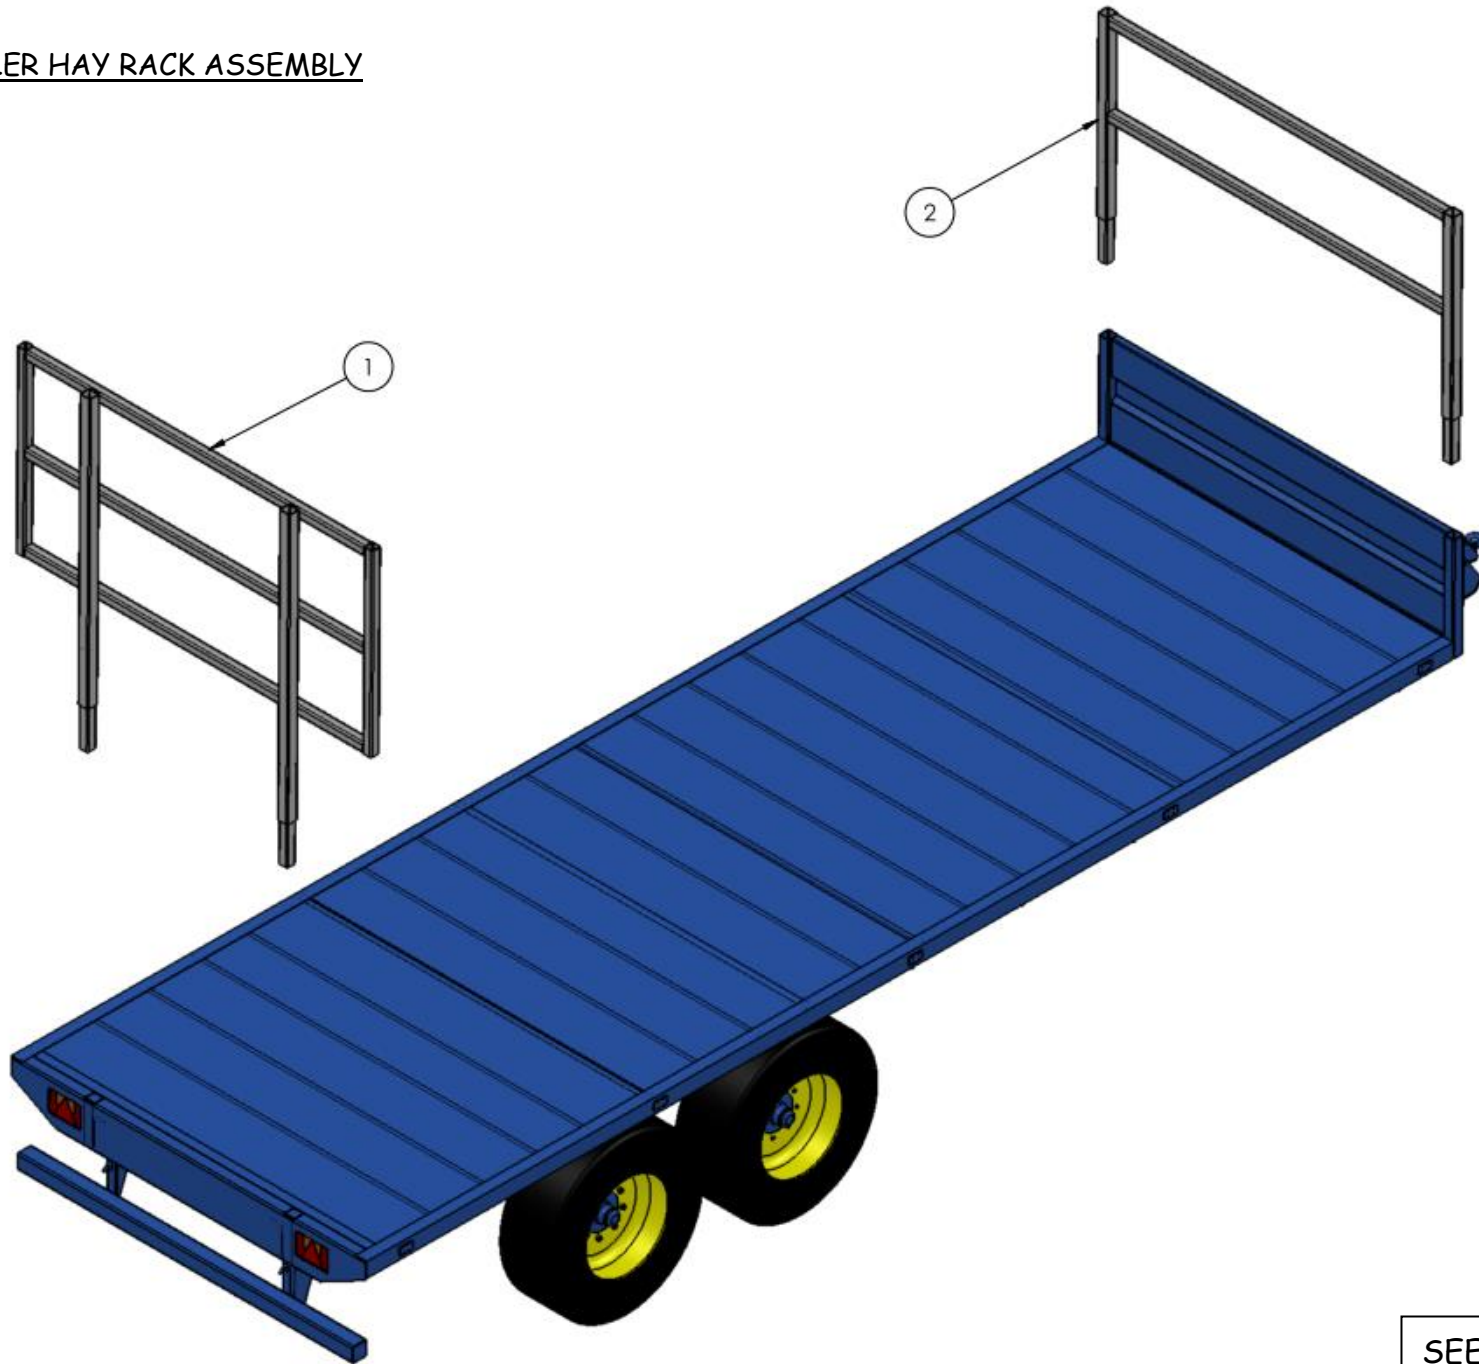

BALE TRAILER SPARE PARTS LIST

BALE TRAILER MAIN ASSEMBLY

SEE TABLE NO: 001

TABLE NO: 001 BALE TRAILER MAIN ASSEMBLY

ITEM NO	DESCRIPTION	TRF21		TRF25	
		CODE	QTY	CODE	QTY
1	WHEELS (STANDARD SIZE)	ZGPP20	4	ZGPP119A	4
2	WHEEL NUT	AX-181.5	32	AX-181.5	32
3	AXLE COMPLETE	ZGPP120	2	ZGPP17	2
4	TRAILER SHOE	P001.424	1	P001.424	1
5	1" WASHER ZP	ZFAS49	1	ZFAS49	1
6	PIN	ZMAC73	1	ZMAC73	1
7	M6x40 ROLL PIN	ZFAS30	1	ZFAS30	1
8	STICKER KIT	P001.550	1	P001.551	1

BALE TRAILER HAY RACK ASSEMBLY

SEE TABLE NO: 002

TABLE NO: 002 BALE TRAILER HAY RACK ASSEMBLY

ITEM NO	DESCRIPTION	TRF21		TRF25	
		CODE	QTY	CODE	QTY
1	REAR HAY RACK	P001.446	1	P001.446	1
2	FRONT HAY RACK	P001.447	1	P001.447	1

BALE TRAILER TAIL LIGHT ASSEMBLY

SEE TABLE NO: 003

TABLE NO: 003 BALE TRAILER TAIL LIGHT ASSEMBLY

ITEM NO	DESCRIPTION	TRF21		TRF25	
		CODE	QTY	CODE	QTY
1	LEFT HAND TAIL LIGHT	ZGPP180	1	ZGPP180	1
2	LEFT HAND TAIL LIGHT LENSE	LCTR8L	1	LCTR8L	1
3	RIGHT HAND TAIL LIGHT	ZGPP181	1	ZGPP181	1
4	RIGHT HAND TAIL LIGHT LENSE	LCTR8R	1	LCTR8R	1
5	M5 NYLOCK NUT	ZFAS114	4	ZFAS114	4
6	M5 WASHER ZP	ZFAS113	4	ZFAS113	4
7	WIRING LOOM (RED CONNECTOR TO LHD TAIL LIGHT)	ZGPP179	1	ZGPP179	1