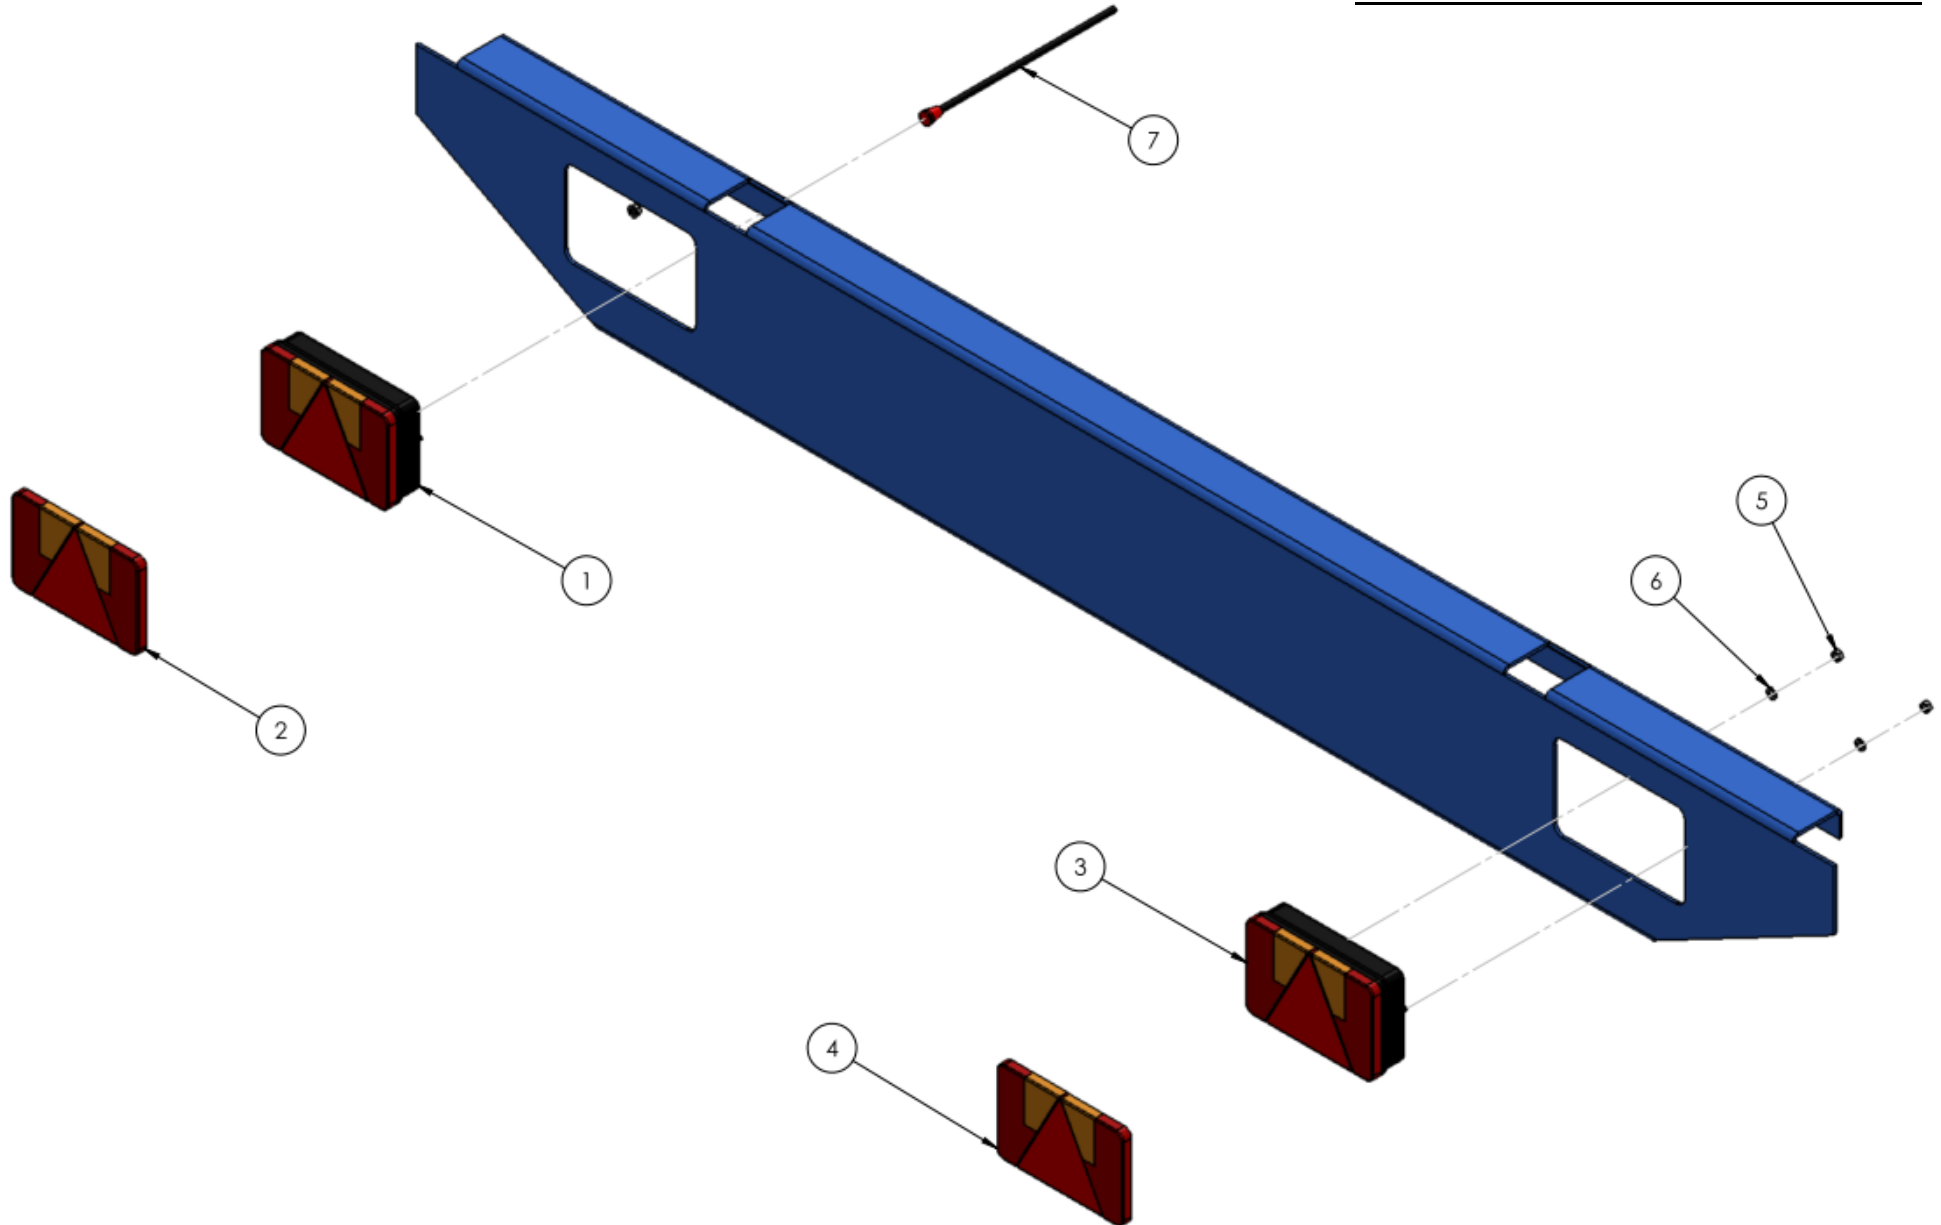

BALE TRAILER SPARE PARTS LIST

BALE TRAILER MAIN ASSEMBLY

SEE TABLE NO: 001

TABLE NO: 001 BALE TRAILER MAIN ASSEMBLY

ITEM NO	DESCRIPTION	TRF21		TRF25	
		CODE	QTY	CODE	QTY
1	WHEELS (STANDARD SIZE)	ZGPP20	4	ZGPP119A	4
2	WHEEL NUT	AX-181.5	32	AX-181.5	32
3	AXLE COMPLETE	ZGPP120	2	ZGPP17	2
4	TRAILER SHOE	P001.424	1	P001.424	1
5	1" WASHER ZP	ZFAS49	1	ZFAS49	1
6	PIN	ZMAC73	1	ZMAC73	1
7	M6x40 ROLL PIN	ZFAS30	1	ZFAS30	1
8	STICKER KIT	P001.550	1	P001.551	1

BALE TRAILER HAY RACK ASSEMBLY

SEE TABLE NO: 002

TABLE NO: 002 BALE TRAILER HAY RACK ASSEMBLY

ITEM NO	DESCRIPTION	TRF21		TRF25	
		CODE	QTY	CODE	QTY
1	REAR HAY RACK	P001.446	1	P001.446	1
2	FRONT HAY RACK	P001.447	1	P001.447	1

BALE TRAILER TAIL LIGHT ASSEMBLY

SEE TABLE NO: 003

TABLE NO: 003 BALE TRAILER TAIL LIGHT ASSEMBLY

ITEM NO	DESCRIPTION	TRF21		TRF25	
		CODE	QTY	CODE	QTY
1	LEFT HAND TAIL LIGHT	ZGPP180	1	ZGPP180	1
2	LEFT HAND TAIL LIGHT LENSE	LCTR8L	1	LCTR8L	1
3	RIGHT HAND TAIL LIGHT	ZGPP181	1	ZGPP181	1
4	RIGHT HAND TAIL LIGHT LENSE	LCTR8R	1	LCTR8R	1
5	M5 NYLOCK NUT	ZFAS114	4	ZFAS114	4
6	M5 WASHER ZP	ZFAS113	4	ZFAS113	4
7	WIRING LOOM (RED CONNECTOR TO LHD TAIL LIGHT)	ZGPP179	1	ZGPP179	1