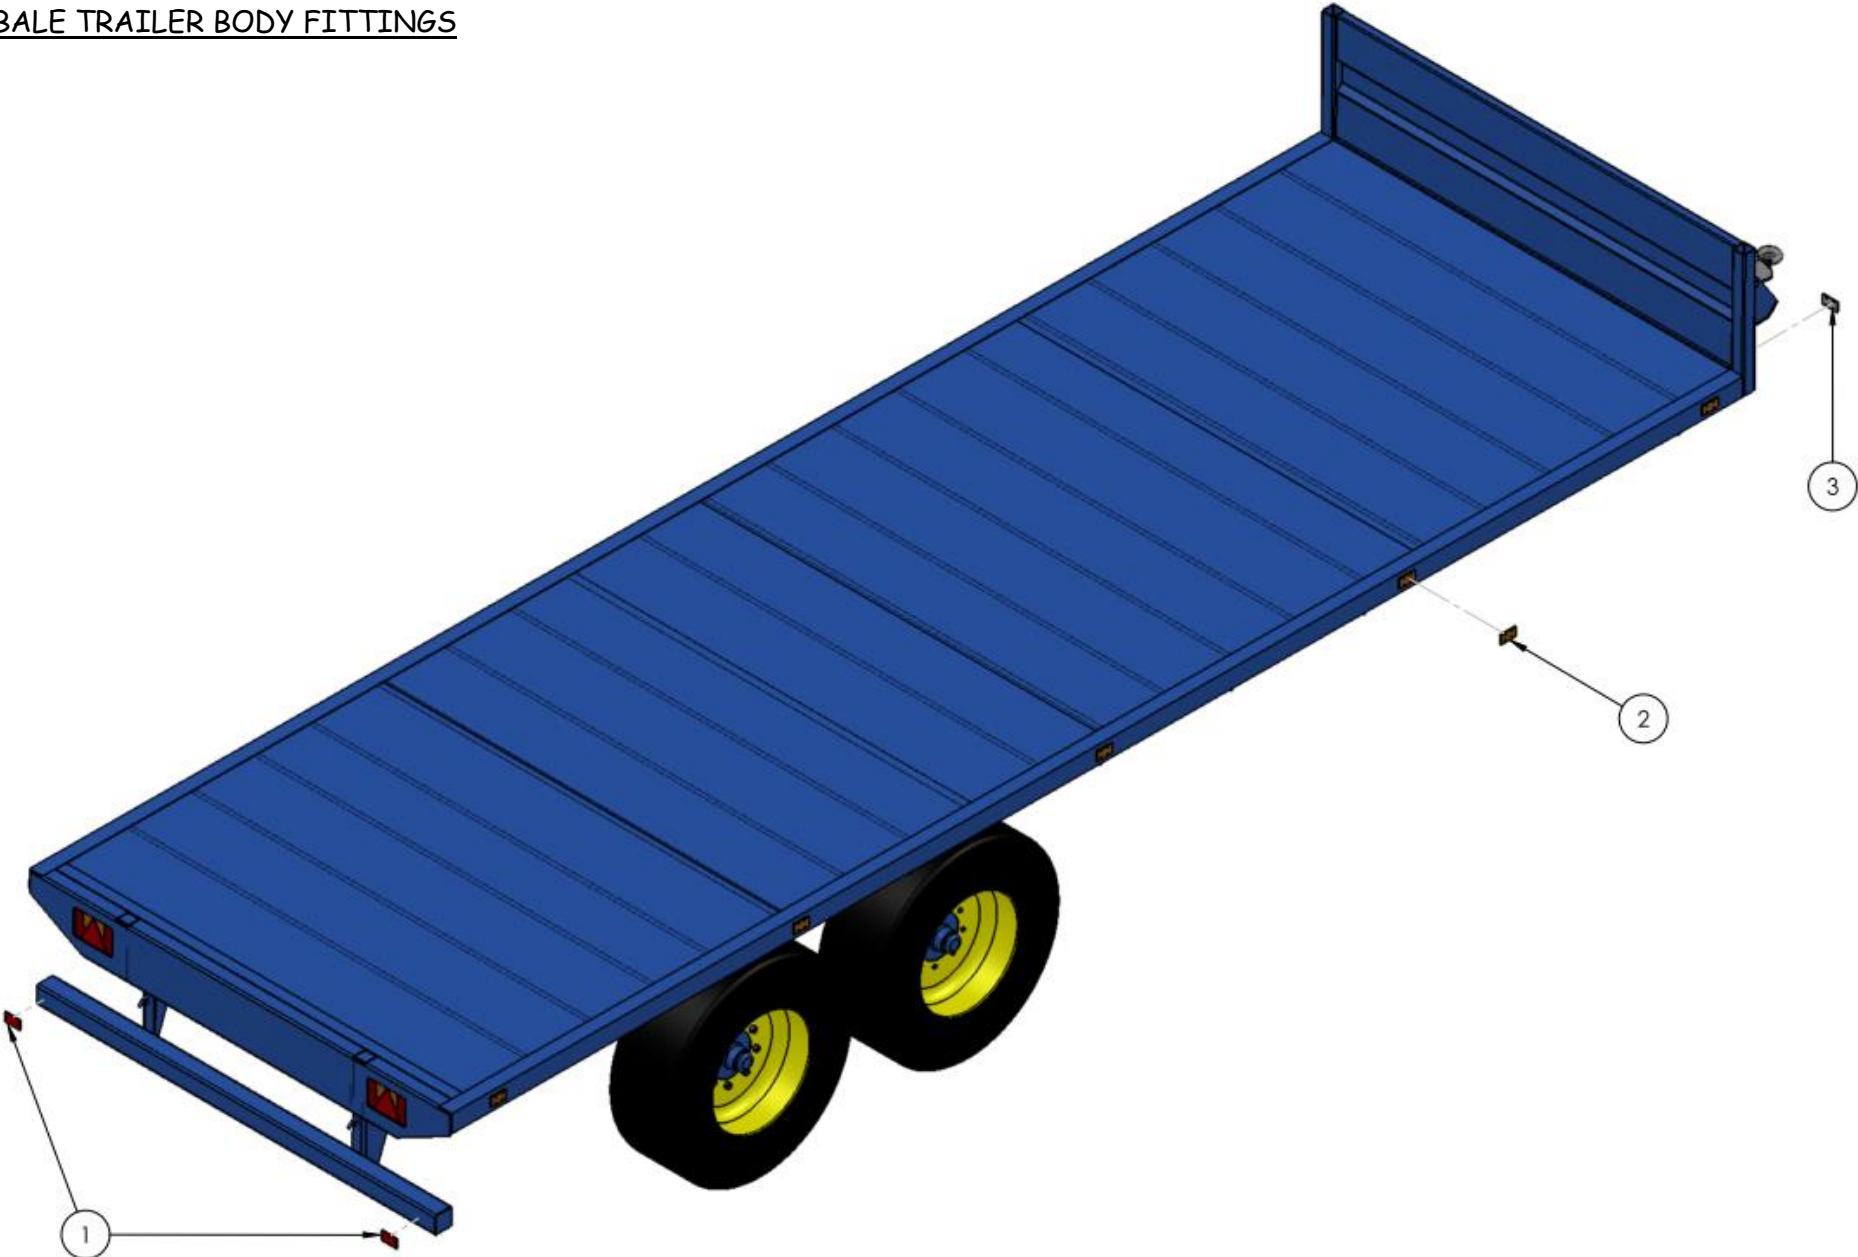

BALE TRAILER SPARE PARTS LIST

BALE TRAILER MAIN ASSEMBLY

SEE TABLE NO: 001

TABLE NO: 001 BALE TRAILER MAIN ASSEMBLY

ITEM NO	DESCRIPTION	TRF21		TRF25	
		CODE	QTY	CODE	QTY
1	WHEELS (STANDARD SIZE)	ZGPP20	4	ZGPP119A	4
2	WHEEL NUT	AX-181.5	32	AX-181.5	32
3	AXLE COMPLETE	ZGPP120	2	ZGPP17	2
4	TRAILER SHOE	P001.424	1	P001.424	1
5	1" WASHER ZP	ZFAS49	1	ZFAS49	1
6	PIN	ZMAC73	1	ZMAC73	1
7	M6x40 ROLL PIN	ZFAS30	1	ZFAS30	1
8	STICKER KIT	P001.550	1	P001.551	1

BALE TRAILER HAY RACK ASSEMBLY

SEE TABLE NO: 002

TABLE NO: 002 BALE TRAILER HAY RACK ASSEMBLY

ITEM NO	DESCRIPTION	TRF21		TRF25	
		CODE	QTY	CODE	QTY
1	REAR HAY RACK	P001.446	1	P001.446	1
2	FRONT HAY RACK	P001.447	1	P001.447	1

BALE TRAILER TAIL LIGHT ASSEMBLY

SEE TABLE NO: 003

TABLE NO: 003 BALE TRAILER TAIL LIGHT ASSEMBLY

ITEM NO	DESCRIPTION	TRF21		TRF25	
		CODE	QTY	CODE	QTY
1	LEFT HAND TAIL LIGHT	ZGPP180	1	ZGPP180	1
2	LEFT HAND TAIL LIGHT LENSE	LCTR8L	1	LCTR8L	1
3	RIGHT HAND TAIL LIGHT	ZGPP181	1	ZGPP181	1
4	RIGHT HAND TAIL LIGHT LENSE	LCTR8R	1	LCTR8R	1
5	M5 NYLOCK NUT	ZFAS114	4	ZFAS114	4
6	M5 WASHER ZP	ZFAS113	4	ZFAS113	4
7	WIRING LOOM (RED CONNECTOR TO LHD TAIL LIGHT)	ZGPP179	1	ZGPP179	1

BALE TRAILER BODY FITTINGS

SEE TABLE NO: 004

TABLE NO: 004 BALE TRAILER BODY FITTINGS

ITEM NO	DESCRIPTION	TRF21		TRF25	
		CODE	QTY	CODE	QTY
1	RED REFLECTOR	ZGPP398	2	ZGPP398	2
2	ORANGE REFLECTOR	ZGPP237	10	ZGPP237	10
3	WHITE MARKER LIGHT	ZGPP221	2	ZGPP221	2