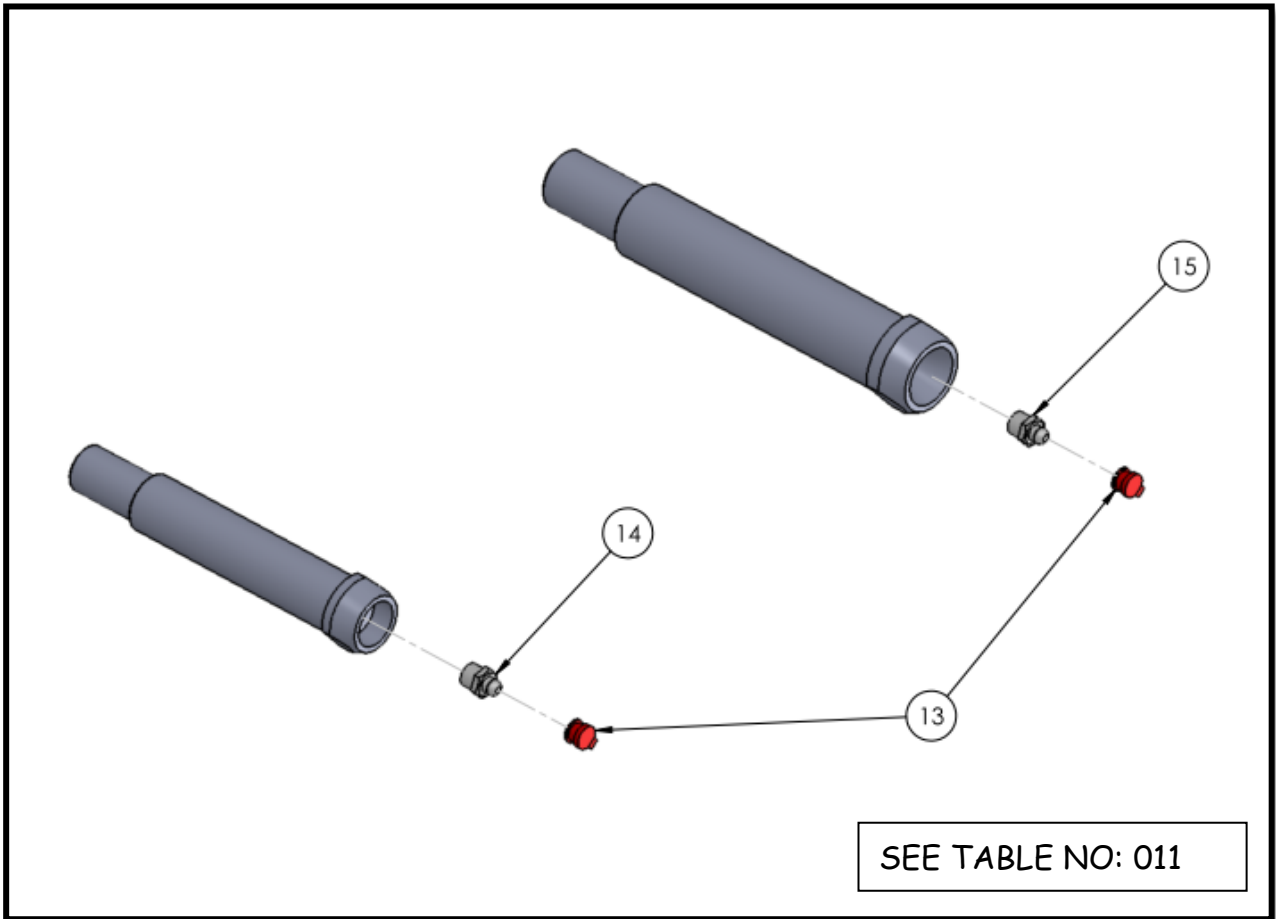

BALE TRAILER SPRING SUSPENSION ASSEMBLY

SEE TABLE NO: 011

SEE TABLE NO: 011

BALE TRAILER SPRING SUSPENSION ASSEMBLY

SEE TABLE NO: 011

SEE TABLE NO: 011

TABLE NO: 011 BALE TRAILER SPRING SUSPENSION ASSEMBLY

ITEM NO	DESCRIPTION	TRF21		TRF25	
		CODE	QTY	CODE	QTY
1	SPRING	P001.451	4	P001.452	4
2	MAIN PIVOT PIN	P001.453	2	P001.453	2
3	SMALL PIVOT PIN	P001.454	4	P001.454	4
4	M12X120 BOLT ZP	ZFAS148	4	ZFAS148	4
5	SMALL PIVOT PIN CASTLE NUT	P001.455	4	P001.455	4
6	COTTER PIN	P001.456	4	P001.456	4
7	MAIN PIVOT PIN CASTLE NUT	P001.457	2	P001.457	2
8	COTTER PIN	P001.458	2	P001.458	2
9	WASHER	P001.459	2	P001.459	2
10	M12 NYLOCK NUT	ZFAS22	4	ZFAS22	4
11	M18 NYLOCK NUT	ZFAS80	16	ZFAS80	16
12	M18 U BOLT	P001.460	8	P001.460	8
13	GREASE NIPPLE DUST CAP	P001.461	6	P001.461	6
14	GREASE NIPPLE	P001.462	4	P001.462	4
15	GREASE NIPPLE	P001.463	2	P001.463	2