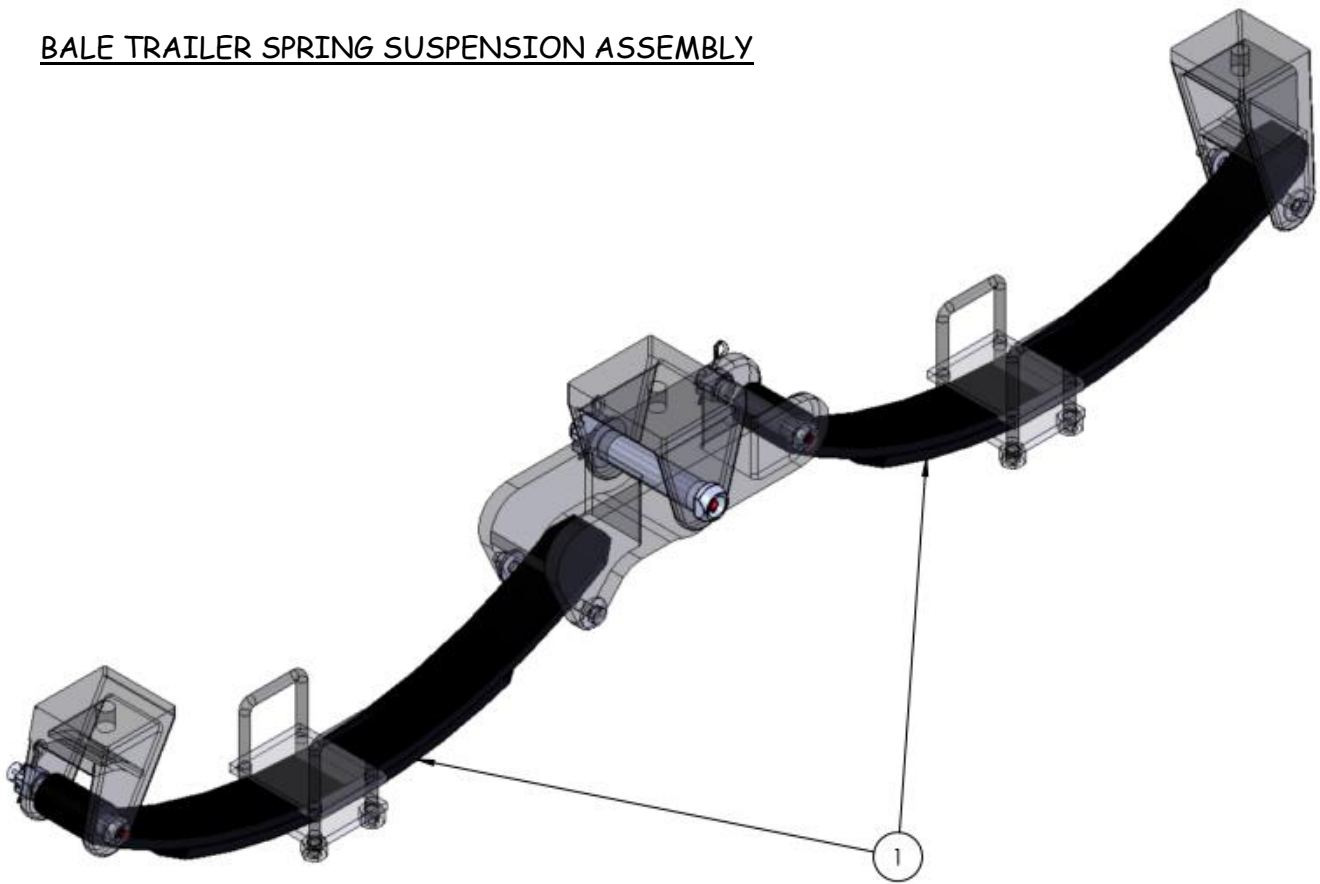

TRF25 BALE TRAILER TVZ AXLE Part No: ZGPP17

SEE TABLE NO: 010

TABLE NO: 010 TRF25 BALE TRAILER TVZ AXLE Part No: ZGPP17

ITEM NO	DESCRIPTION	TRF25	
		CODE	QTY
4	INDUSTRIAL SEAL	5441301	2
5	BEARING	59132215	2
6	DUST SHIELD	5511301	2
7	HUB	61L08110130150	2
8	DUST SHIELD	5530991	2
9	BEARING	59132212	2
10	DRUM	66LNF0803	2
11	AXLE STUD 18mmx1.5mm	AX-18501.5	16
12	AXLE NUT 18mmx1.5mm	AX-181.5	16
13	CROWN NUT M48x1.5	57548B5	2
14	SPRING PIN FOR NUT	58209	2
15	DUST CAP 110mm	56111009	2
16	BRAKE SHOE 350X060	9FCA350ZO	2
23	NUT M24X1.5	97124B1	2
25	TWIN WASHER	9800241	2
26	CAM SHAFT	753032C800	2
29	BRAKE LEVER	7613201	2
32	COMPENSATOR	768102	1

BALE TRAILER SPRING SUSPENSION ASSEMBLY

SEE TABLE NO: 011

SEE TABLE NO: 011

BALE TRAILER SPRING SUSPENSION ASSEMBLY

SEE TABLE NO: 011

SEE TABLE NO: 011

TABLE NO: 011 BALE TRAILER SPRING SUSPENSION ASSEMBLY

ITEM NO	DESCRIPTION	TRF21		TRF25	
		CODE	QTY	CODE	QTY
1	SPRING	P001.451	4	P001.452	4
2	MAIN PIVOT PIN	P001.453	2	P001.453	2
3	SMALL PIVOT PIN	P001.454	4	P001.454	4
4	M12X120 BOLT ZP	ZFAS148	4	ZFAS148	4
5	SMALL PIVOT PIN CASTLE NUT	P001.455	4	P001.455	4
6	COTTER PIN	P001.456	4	P001.456	4
7	MAIN PIVOT PIN CASTLE NUT	P001.457	2	P001.457	2
8	COTTER PIN	P001.458	2	P001.458	2
9	WASHER	P001.459	2	P001.459	2
10	M12 NYLOCK NUT	ZFAS22	4	ZFAS22	4
11	M18 NYLOCK NUT	ZFAS80	16	ZFAS80	16
12	M18 U BOLT	P001.460	8	P001.460	8
13	GREASE NIPPLE DUST CAP	P001.461	6	P001.461	6
14	GREASE NIPPLE	P001.462	4	P001.462	4
15	GREASE NIPPLE	P001.463	2	P001.463	2