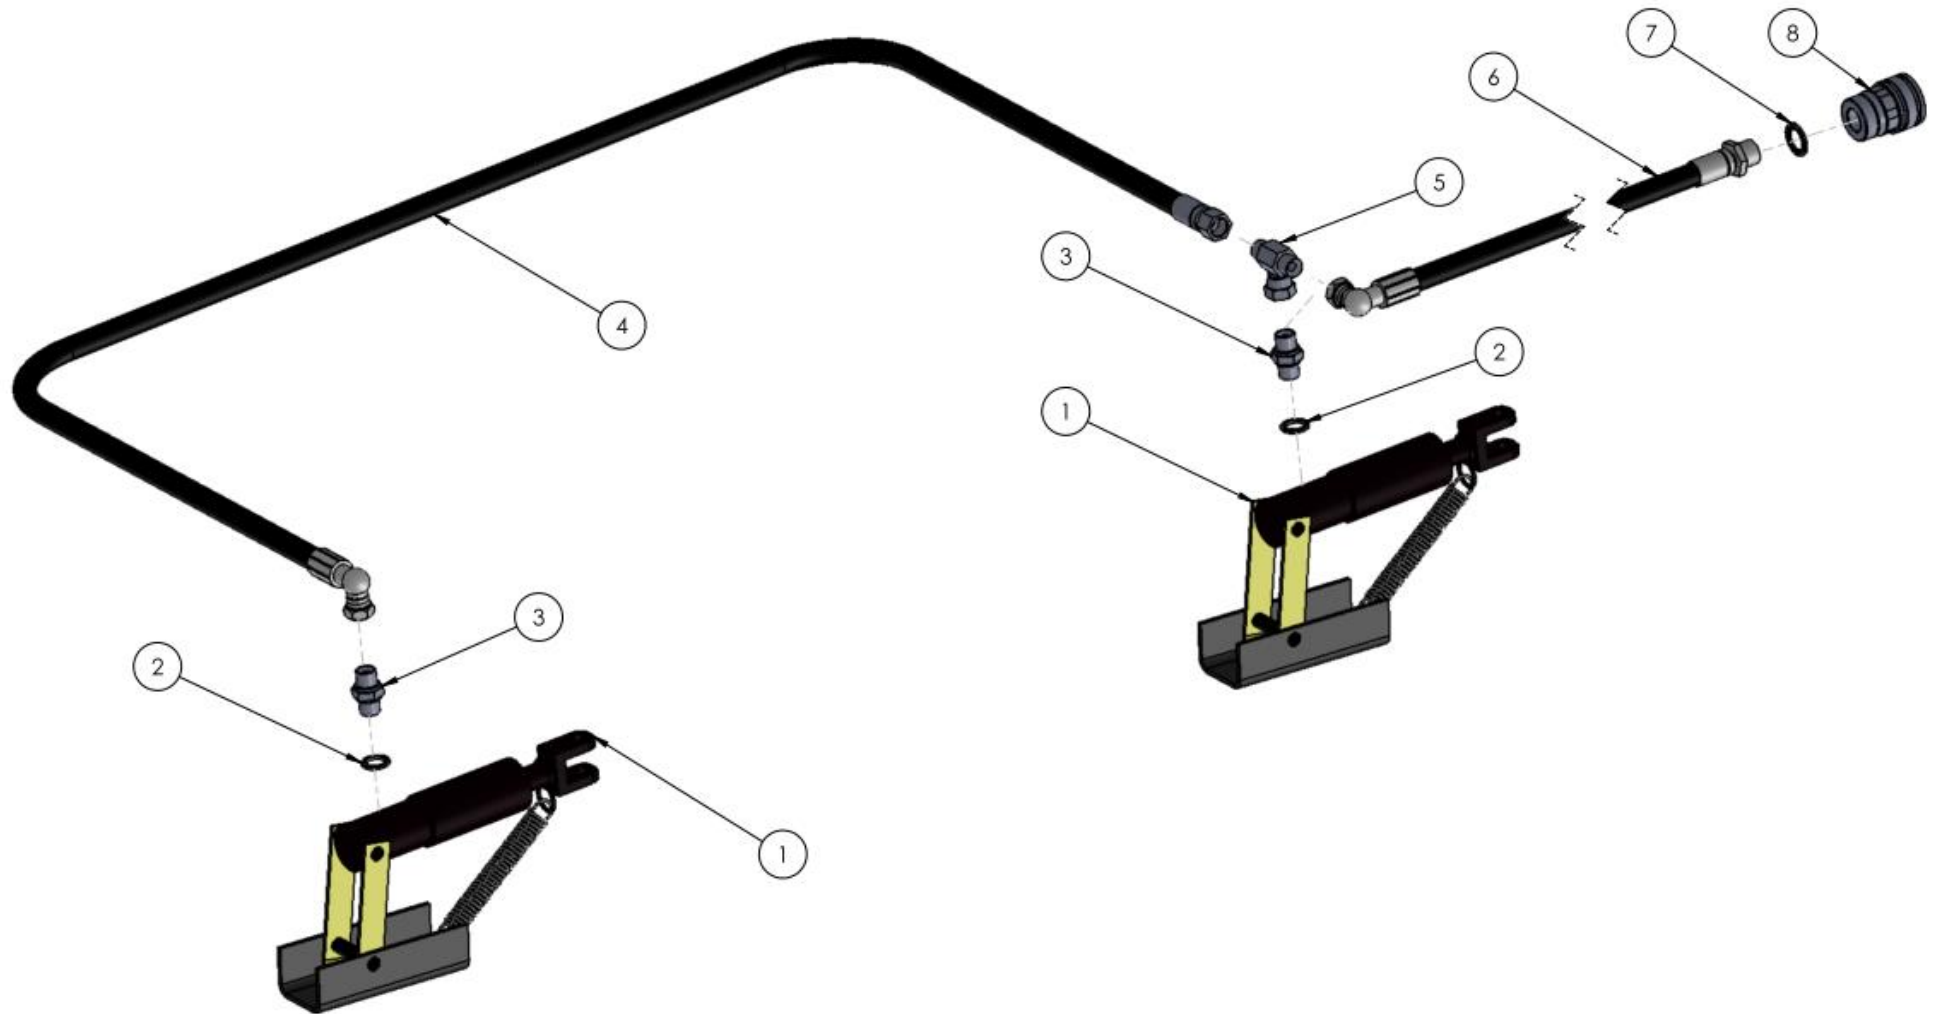

BALE TRAILER BRAKED AXLE HYDRAULICS

SEE TABLE NO: 006

TABLE NO: 006 BALE TRAILER BRAKED AXLE HYDRAULICS

ITEM NO	DESCRIPTION	TRF21		TRF25	
		CODE	QTY	CODE	QTY
1	BRAKE ASSEMBLY COMPLETE	ZGPP124	2	ZGPP124	2
2	3/8" DOWDY SEAL	ZHYD05	2	ZHYD05	2
3	3/8" x 3/8" MALE CONNECTOR	ZHYD03	2	ZHYD03	2
4	HYDRAULIC HOSE	ZHYD53	1	ZHYD53	1
5	3/8" x 3/8" T-CONNECTOR	ZHYD37	1	ZHYD37	1
6	HYDRAULIC HOSE	ZHYD30	1	ZHYD47	1
7	DOWDY SEAL	ZHYD22	1	ZHYD22	1
8	BRAKE COUPLING	ZHYD25	1	ZHYD25	1