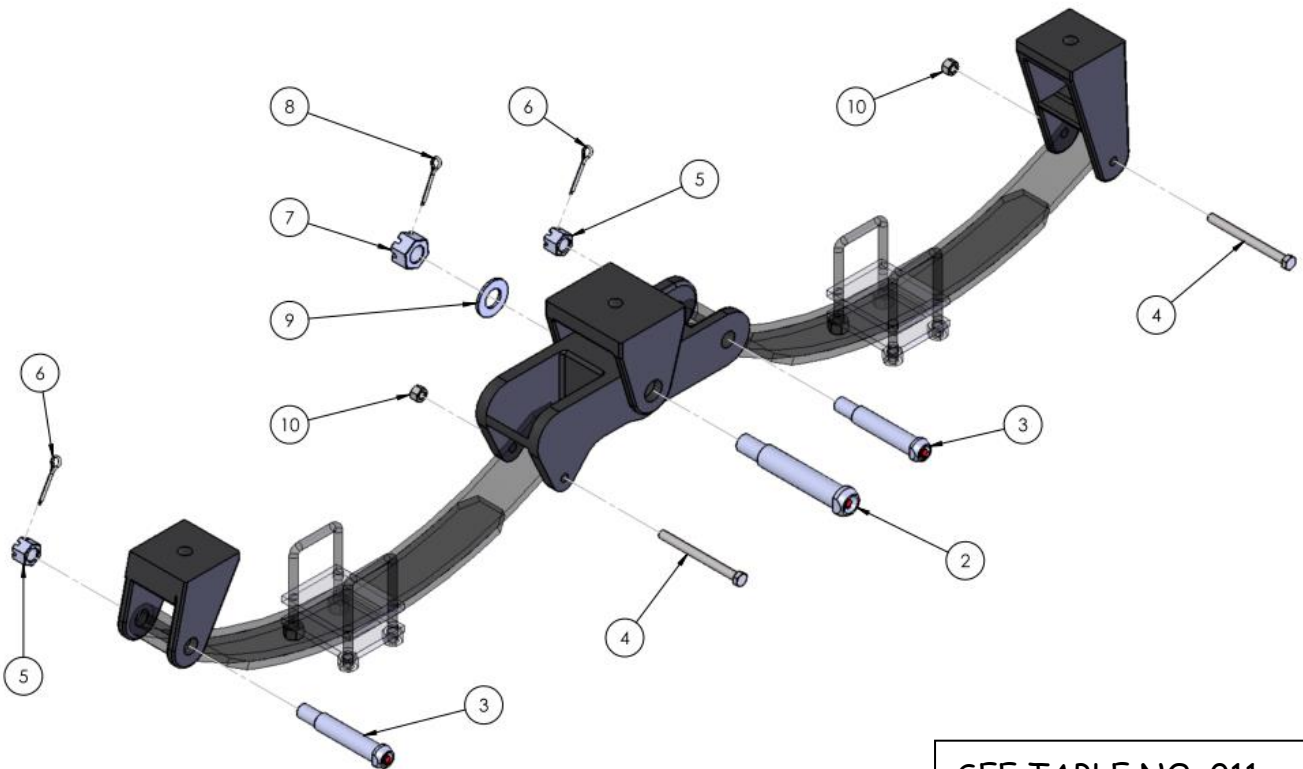

TRF25 BALE TRAILER TVZ AXLE Part No: ZGPP17

SEE TABLE NO: 010

TABLE NO: 010 TRF25 BALE TRAILER TVZ AXLE Part No: ZGPP17

ITEM NO	DESCRIPTION	TRF25	
		CODE	QTY
4	INDUSTRIAL SEAL	5441301	2
5	BEARING	59132215	2
6	DUST SHIELD	5511301	2
7	HUB	61L08110130150	2
8	DUST SHIELD	5530991	2
9	BEARING	59132212	2
10	DRUM	66LNF0803	2
11	AXLE STUD 18mmx1.5mm	AX-18501.5	16
12	AXLE NUT 18mmx1.5mm	AX-181.5	16
13	CROWN NUT M48x1.5	57548B5	2
14	SPRING PIN FOR NUT	58209	2
15	DUST CAP 110mm	56111009	2
16	BRAKE SHOE 350X060	9FCA350ZO	2
23	NUT M24X1.5	97124B1	2
25	TWIN WASHER	9800241	2
26	CAM SHAFT	753032C800	2
29	BRAKE LEVER	7613201	2
32	COMPENSATOR	768102	1

BALE TRAILER SPRING SUSPENSION ASSEMBLY

SEE TABLE NO: 011

SEE TABLE NO: 011

BALE TRAILER SPRING SUSPENSION ASSEMBLY

SEE TABLE NO: 011

SEE TABLE NO: 011

TABLE NO: 011 BALE TRAILER SPRING SUSPENSION ASSEMBLY

ITEM NO	DESCRIPTION	TRF21		TRF25	
		CODE	QTY	CODE	QTY
1	SPRING	P001.451	4	P001.452	4
2	MAIN PIVOT PIN	P001.453	2	P001.453	2
3	SMALL PIVOT PIN	P001.454	4	P001.454	4
4	M12X120 BOLT ZP	ZFAS148	4	ZFAS148	4
5	SMALL PIVOT PIN CASTLE NUT	P001.455	4	P001.455	4
6	COTTER PIN	P001.456	4	P001.456	4
7	MAIN PIVOT PIN CASTLE NUT	P001.457	2	P001.457	2
8	COTTER PIN	P001.458	2	P001.458	2
9	WASHER	P001.459	2	P001.459	2
10	M12 NYLOCK NUT	ZFAS22	4	ZFAS22	4
11	M18 NYLOCK NUT	ZFAS80	16	ZFAS80	16
12	M18 U BOLT	P001.460	8	P001.460	8
13	GREASE NIPPLE DUST CAP	P001.461	6	P001.461	6
14	GREASE NIPPLE	P001.462	4	P001.462	4
15	GREASE NIPPLE	P001.463	2	P001.463	2