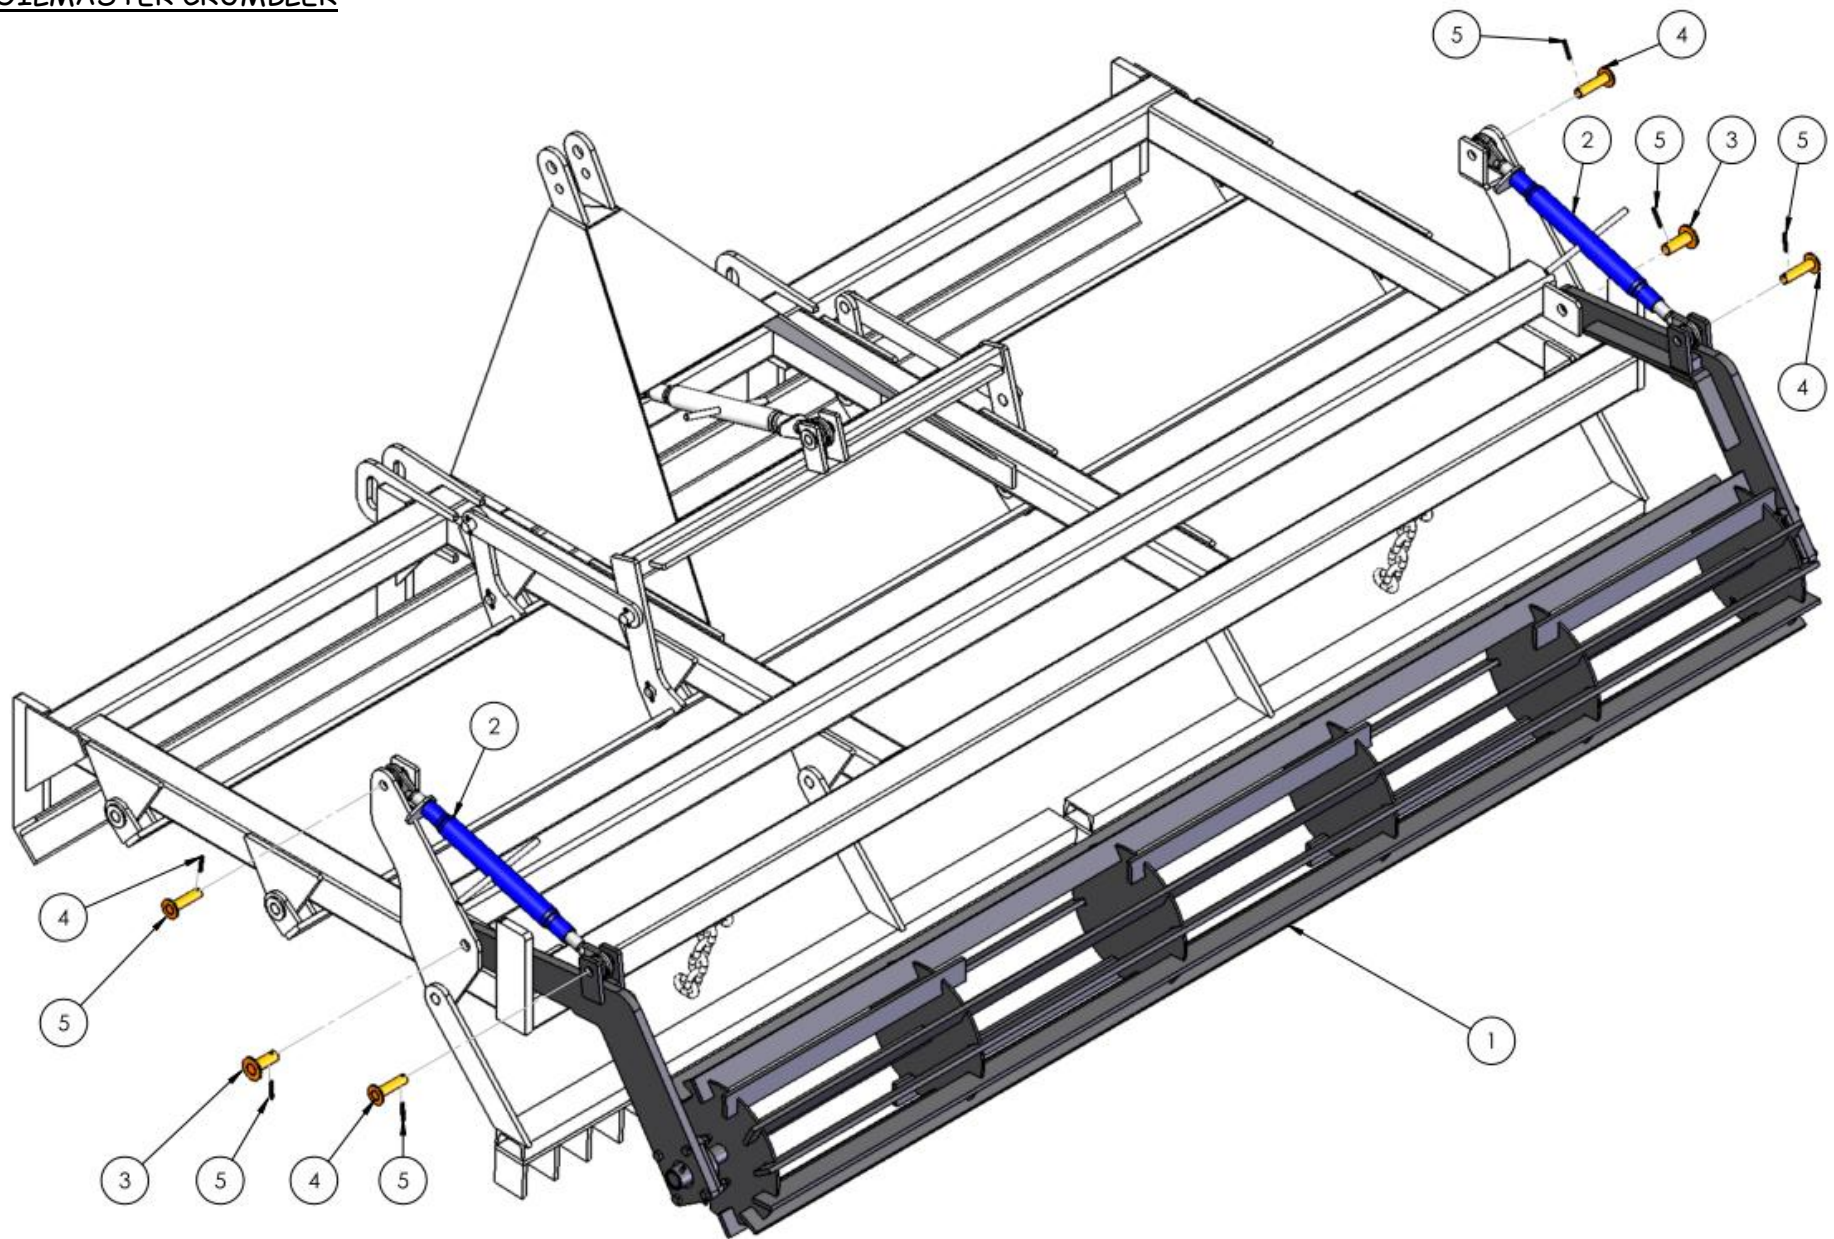

SOILMASTER SPARE PARTS LIST

SOILMASTER TINE CARRIER ASSEMBLY

SEE TABLE NO: 001

TABLE NO: 001 SOILMASTER TINE CARRIER ASSEMBLY			
ITEM NO	DESCRIPTION	SM10	
		CODE	QTY
1	FRONT TINE CARRIER	P001.214	1
2	REAR TINE CARRIER	P001.215	1
3	REAR TINE CARRIER LINKAGE BRACE (WELDED)	P001.216	1
4	CAT1 TOP LINK	ZGPP47	1
5	TINE CARRIER CONNECTOR	P001.217	2
6	RETAINING PIN 65mm LONG	P001.218	8
7	M6x40 ROLL PIN	ZFAS30	14
8	RETAINING PIN 100mm LONG	P001.219	1
9	RETAINING PIN 80mm LONG	P001.220	1
10	STICKER KIT	P001.519	1

SOILMASTER TINE ASSEMBLY

SEE TABLE NO: 002

TABLE NO: 002 SOILMASTER TINE ASSEMBLY

ITEM NO	DESCRIPTION	SM10	
		CODE	QTY
1	TINE COMPLETE WITH POINT	ZGPP40	23
2	TINE POINT	ZGPP43	23
3	TINE BOLT	ZGPP44	23
4	M10 PLAIN NUT	ZFAS05	23
5	M12x50 BOLT ZP	ZFAS15	23
6	TINE CLAMP	ZGPP41	23
7	M12 NYLOCK NUT	ZFAS22	23

SOILMASTER REAR BREAKER BAR ASSEMBLY

SEE TABLE NO: 003

TABLE NO: 003 SOILMASTER REAR BREAKER BAR ASSEMBLY			
ITEM NO	DESCRIPTION	SM10	
		CODE	QTY
1	LEFT HAND BREAKER BAR	P001.221	1
2	RIGHT HAND BREAKER BAR	P001.222	1
3	SM10 RETAINING CHAIN (WELDED ON)	P001.223	2
4	M6x40 ROLL PIN	ZFAS30	4

SOILMASTER CRUMBLER

SEE TABLE NO: 004

TABLE NO: 004 SOILMASTER CRUMBLER

ITEM NO	DESCRIPTION	SM10	
		CODE	QTY
1	CRUMBER COMPLETE	P001.224	1
2	CAT1 TOP LINK	ZGPP47	2
3	RETAINING PIN 65mm LONG	P001.218	2
4	RETAINING PIN 80mm LONG	P001.220	4
5	M6x40 ROLL PIN	ZFAS30	6