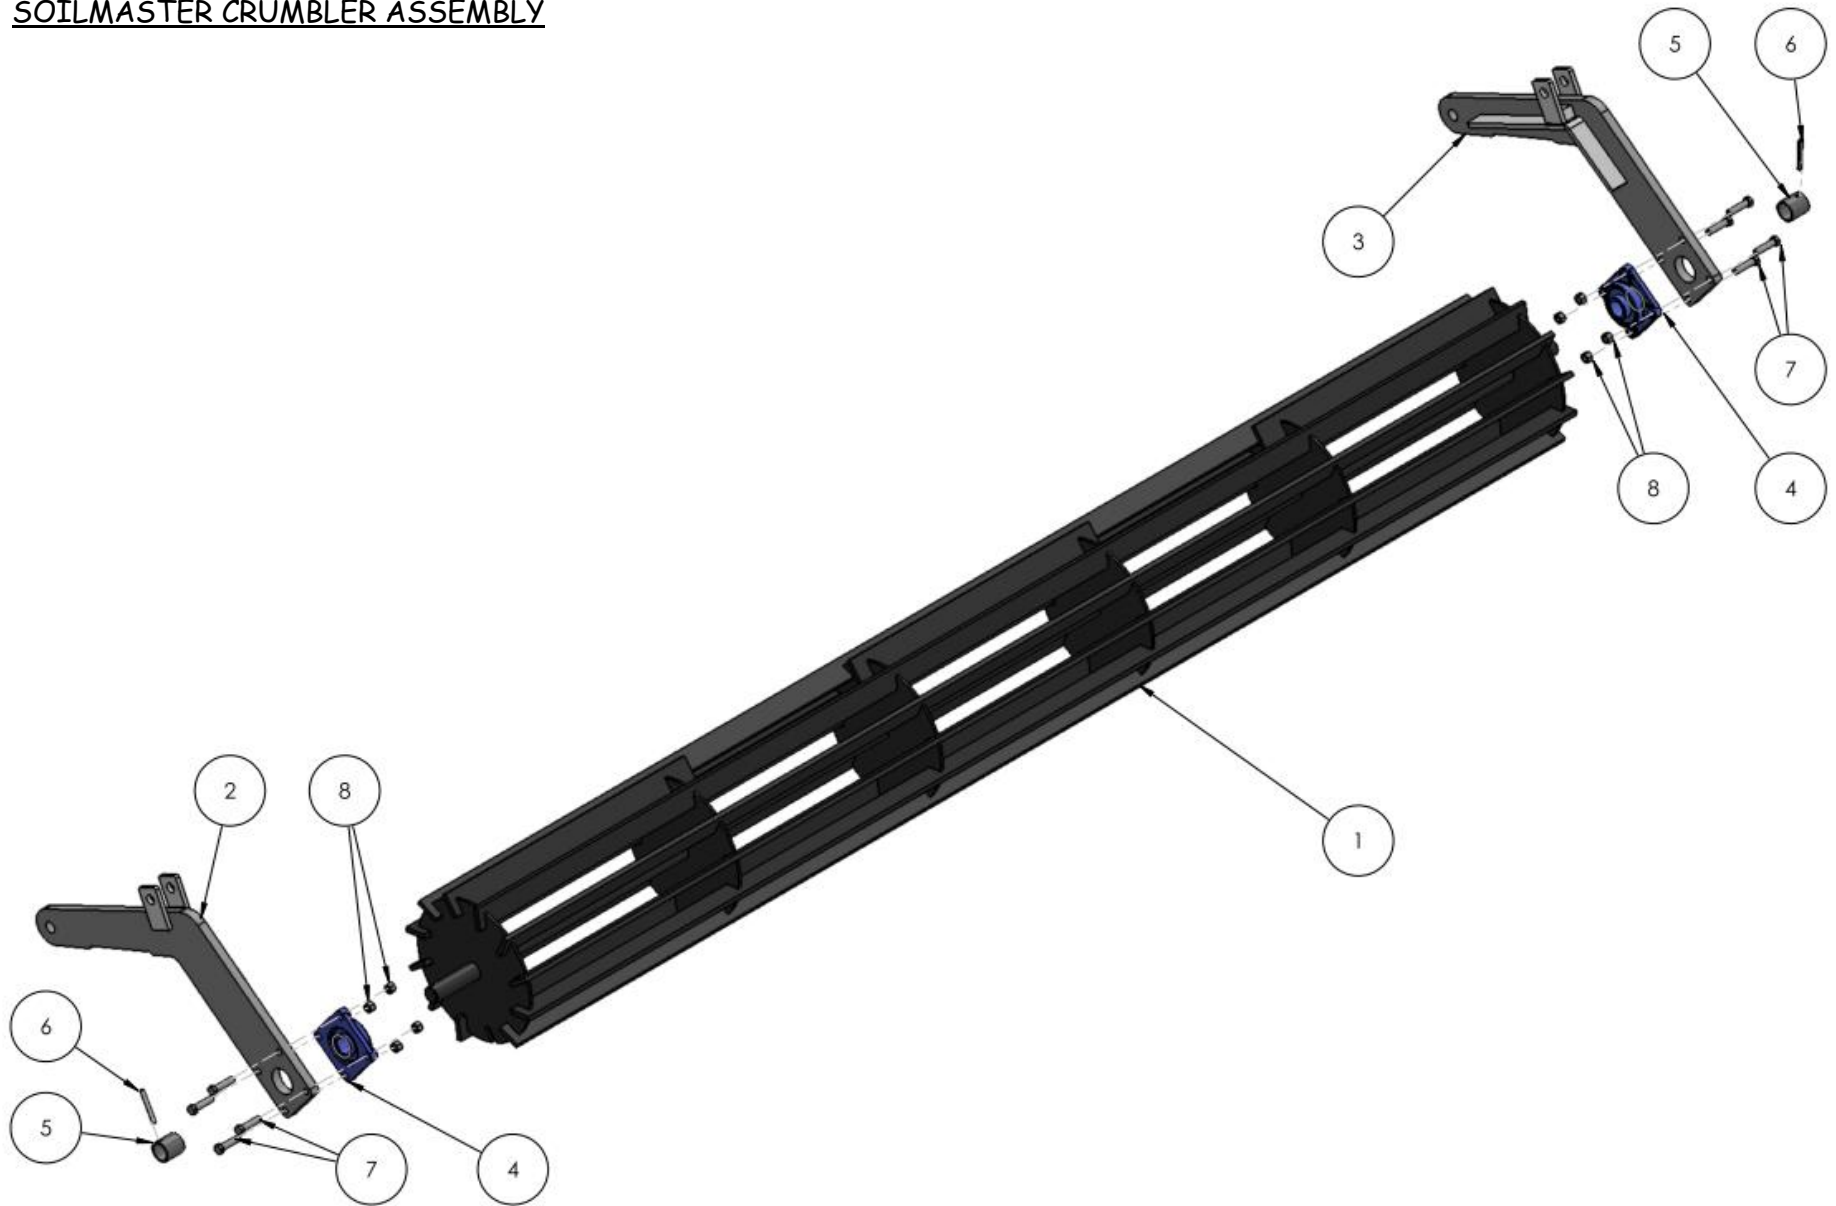

SOILMASTER TINE ASSEMBLY

SEE TABLE NO: 002

TABLE NO: 002 SOILMASTER TINE ASSEMBLY

ITEM NO	DESCRIPTION	SM10	
		CODE	QTY
1	TINE COMPLETE WITH POINT	ZGPP40	23
2	TINE POINT	ZGPP43	23
3	TINE BOLT	ZGPP44	23
4	M10 PLAIN NUT	ZFAS05	23
5	M12x50 BOLT ZP	ZFAS15	23
6	TINE CLAMP	ZGPP41	23
7	M12 NYLOCK NUT	ZFAS22	23

SOILMASTER REAR BREAKER BAR ASSEMBLY

SEE TABLE NO: 003

TABLE NO: 003 SOILMASTER REAR BREAKER BAR ASSEMBLY			
ITEM NO	DESCRIPTION	SM10	
		CODE	QTY
1	LEFT HAND BREAKER BAR	P001.221	1
2	RIGHT HAND BREAKER BAR	P001.222	1
3	SM10 RETAINING CHAIN (WELDED ON)	P001.223	2
4	M6x40 ROLL PIN	ZFAS30	4

SOILMASTER CRUMBLER

SEE TABLE NO: 004

TABLE NO: 004 SOILMASTER CRUMBLER

ITEM NO	DESCRIPTION	SM10	
		CODE	QTY
1	CRUMBER COMPLETE	P001.224	1
2	CAT1 TOP LINK	ZGPP47	2
3	RETAINING PIN 65mm LONG	P001.218	2
4	RETAINING PIN 80mm LONG	P001.220	4
5	M6x40 ROLL PIN	ZFAS30	6

SOILMASTER CRUMBLER ASSEMBLY

SEE TABLE NO: 005

TABLE NO: 005 SOILMASTER CRUMBLER ASSEMBLY			
ITEM NO	DESCRIPTION	SM10	
		CODE	QTY
1	SM10 CRUMBLER ROLLER	P001.225	1
2	LEFT HAND CRUMBLER ARM	P001.226	1
3	RIGHT HAND CRUMBLER ARM	P001.227	1
4	CRUMBLER BEARING	ZGPP45	2
5	SM10 SPACER BUSHING	P001.228	2
6	M8x70 ROLL PIN	ZFAS29	2
7	M12x50 BOLT ZP	ZFAS15	8
8	M12 NYLOCK NUT	ZFAS22	8