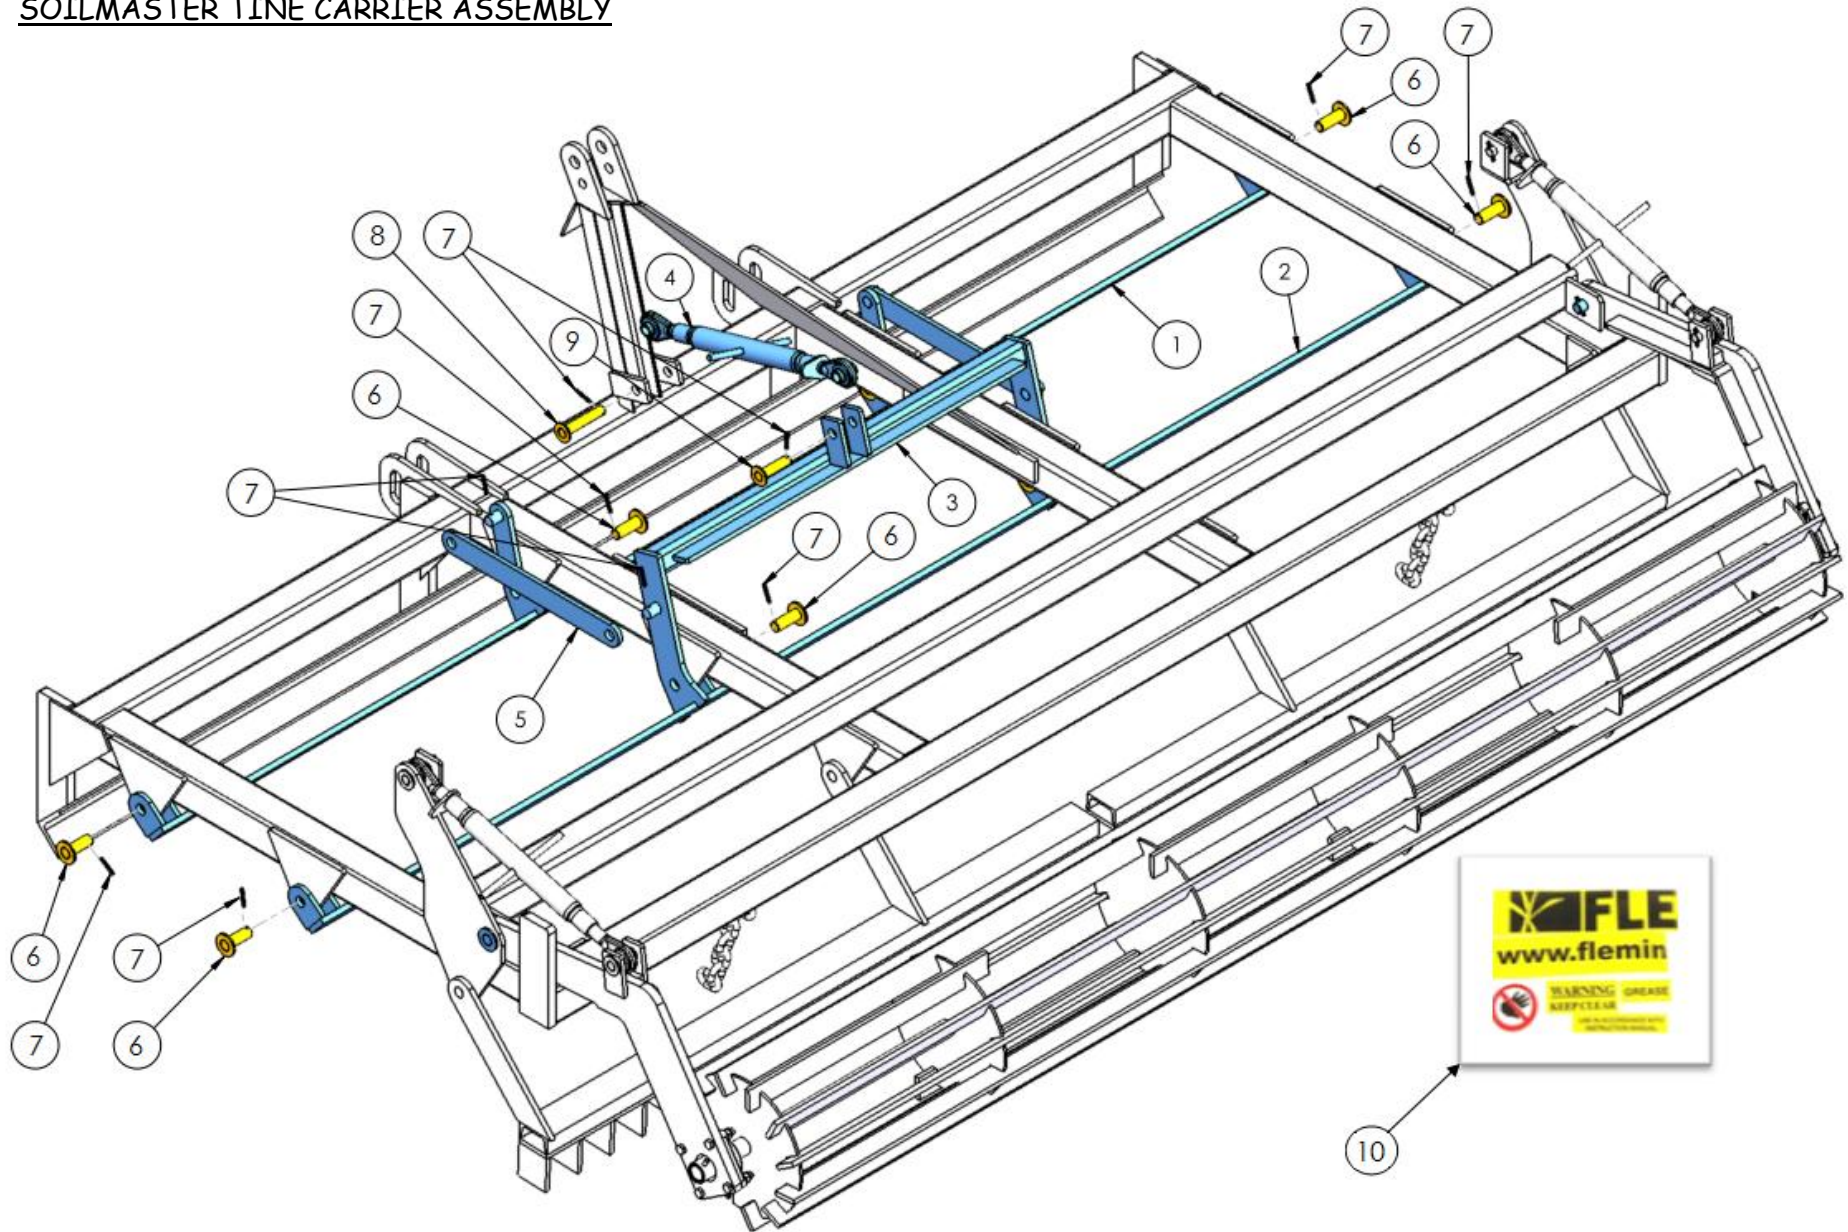

SOILMASTER SPARE PARTS LIST

SOILMASTER TINE CARRIER ASSEMBLY

SEE TABLE NO: 001

TABLE NO: 001 SOILMASTER TINE CARRIER ASSEMBLY			
ITEM NO	DESCRIPTION	SM10	
		CODE	QTY
1	FRONT TINE CARRIER	P001.214	1
2	REAR TINE CARRIER	P001.215	1
3	REAR TINE CARRIER LINKAGE BRACE (WELDED)	P001.216	1
4	CAT1 TOP LINK	ZGPP47	1
5	TINE CARRIER CONNECTOR	P001.217	2
6	RETAINING PIN 65mm LONG	P001.218	8
7	M6x40 ROLL PIN	ZFAS30	14
8	RETAINING PIN 100mm LONG	P001.219	1
9	RETAINING PIN 80mm LONG	P001.220	1
10	STICKER KIT	P001.519	1

SOILMASTER TINE ASSEMBLY

SEE TABLE NO: 002

TABLE NO: 002 SOILMASTER TINE ASSEMBLY

ITEM NO	DESCRIPTION	SM10	
		CODE	QTY
1	TINE COMPLETE WITH POINT	ZGPP40	23
2	TINE POINT	ZGPP43	23
3	TINE BOLT	ZGPP44	23
4	M10 PLAIN NUT	ZFAS05	23
5	M12x50 BOLT ZP	ZFAS15	23
6	TINE CLAMP	ZGPP41	23
7	M12 NYLOCK NUT	ZFAS22	23

SOILMASTER REAR BREAKER BAR ASSEMBLY

SEE TABLE NO: 003

TABLE NO: 003 SOILMASTER REAR BREAKER BAR ASSEMBLY			
ITEM NO	DESCRIPTION	SM10	
		CODE	QTY
1	LEFT HAND BREAKER BAR	P001.221	1
2	RIGHT HAND BREAKER BAR	P001.222	1
3	SM10 RETAINING CHAIN (WELDED ON)	P001.223	2
4	M6x40 ROLL PIN	ZFAS30	4

SOILMASTER CRUMBLER

SEE TABLE NO: 004

TABLE NO: 004 SOILMASTER CRUMBLER

ITEM NO	DESCRIPTION	SM10	
		CODE	QTY
1	CRUMBER COMPLETE	P001.224	1
2	CAT1 TOP LINK	ZGPP47	2
3	RETAINING PIN 65mm LONG	P001.218	2
4	RETAINING PIN 80mm LONG	P001.220	4
5	M6x40 ROLL PIN	ZFAS30	6