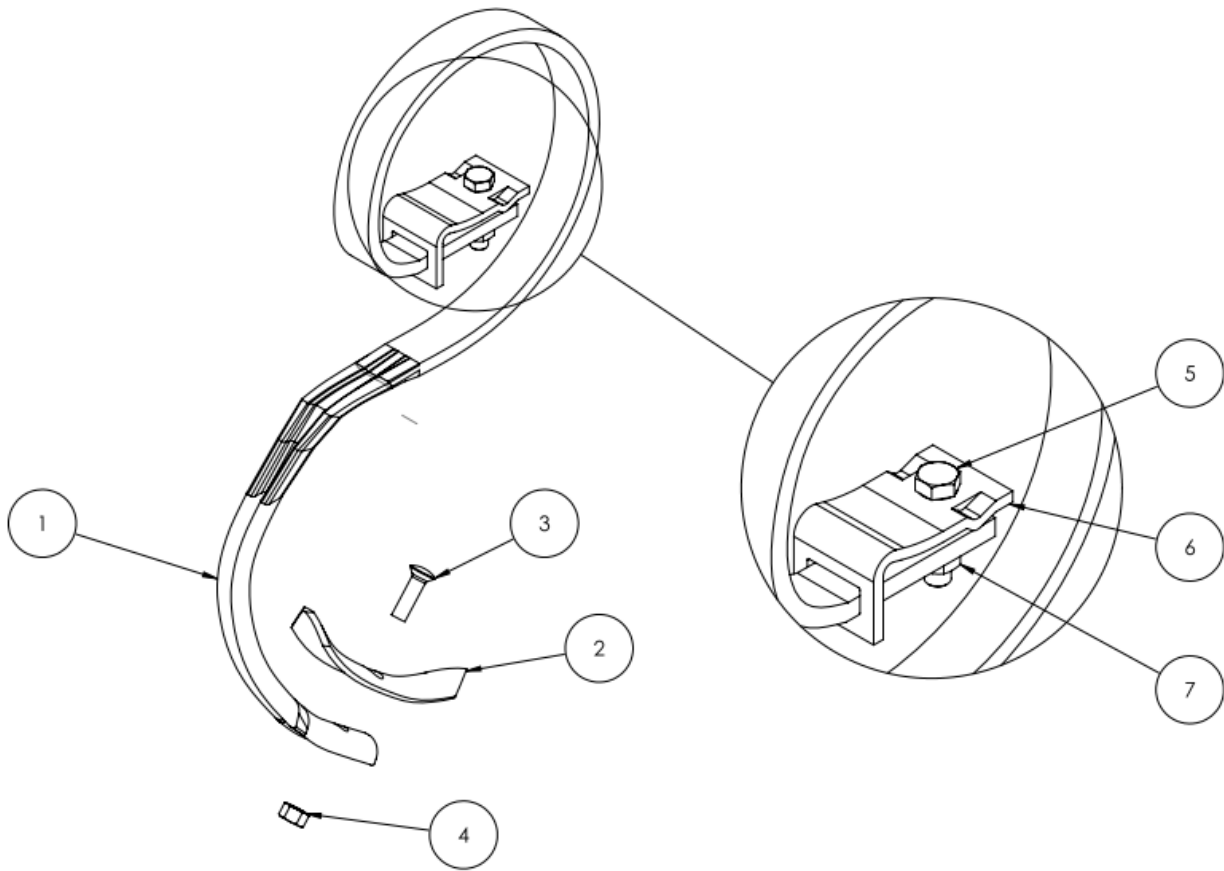

SOILMASTER SPARE PARTS LIST

SOILMASTER TINE CARRIER ASSEMBLY

SEE TABLE NO: 001

TABLE NO: 001 SOILMASTER TINE CARRIER ASSEMBLY			
ITEM NO	DESCRIPTION	SM10	
		CODE	QTY
1	FRONT TINE CARRIER	P001.214	1
2	REAR TINE CARRIER	P001.215	1
3	REAR TINE CARRIER LINKAGE BRACE (WELDED)	P001.216	1
4	CAT1 TOP LINK	ZGPP47	1
5	TINE CARRIER CONNECTOR	P001.217	2
6	RETAINING PIN 65mm LONG	P001.218	8
7	M6x40 ROLL PIN	ZFAS30	14
8	RETAINING PIN 100mm LONG	P001.219	1
9	RETAINING PIN 80mm LONG	P001.220	1
10	STICKER KIT	P001.519	1

SOILMASTER TINE ASSEMBLY

SEE TABLE NO: 002

TABLE NO: 002 SOILMASTER TINE ASSEMBLY

ITEM NO	DESCRIPTION	SM10	
		CODE	QTY
1	TINE COMPLETE WITH POINT	ZGPP40	23
2	TINE POINT	ZGPP43	23
3	TINE BOLT	ZGPP44	23
4	M10 PLAIN NUT	ZFAS05	23
5	M12x50 BOLT ZP	ZFAS15	23
6	TINE CLAMP	ZGPP41	23
7	M12 NYLOCK NUT	ZFAS22	23

SOILMASTER REAR BREAKER BAR ASSEMBLY

SEE TABLE NO: 003

TABLE NO: 003 SOILMASTER REAR BREAKER BAR ASSEMBLY			
ITEM NO	DESCRIPTION	SM10	
		CODE	QTY
1	LEFT HAND BREAKER BAR	P001.221	1
2	RIGHT HAND BREAKER BAR	P001.222	1
3	SM10 RETAINING CHAIN (WELDED ON)	P001.223	2
4	M6x40 ROLL PIN	ZFAS30	4

SOILMASTER CRUMBLER

SEE TABLE NO: 004

TABLE NO: 004 SOILMASTER CRUMBLER

ITEM NO	DESCRIPTION	SM10	
		CODE	QTY
1	CRUMBER COMPLETE	P001.224	1
2	CAT1 TOP LINK	ZGPP47	2
3	RETAINING PIN 65mm LONG	P001.218	2
4	RETAINING PIN 80mm LONG	P001.220	4
5	M6x40 ROLL PIN	ZFAS30	6