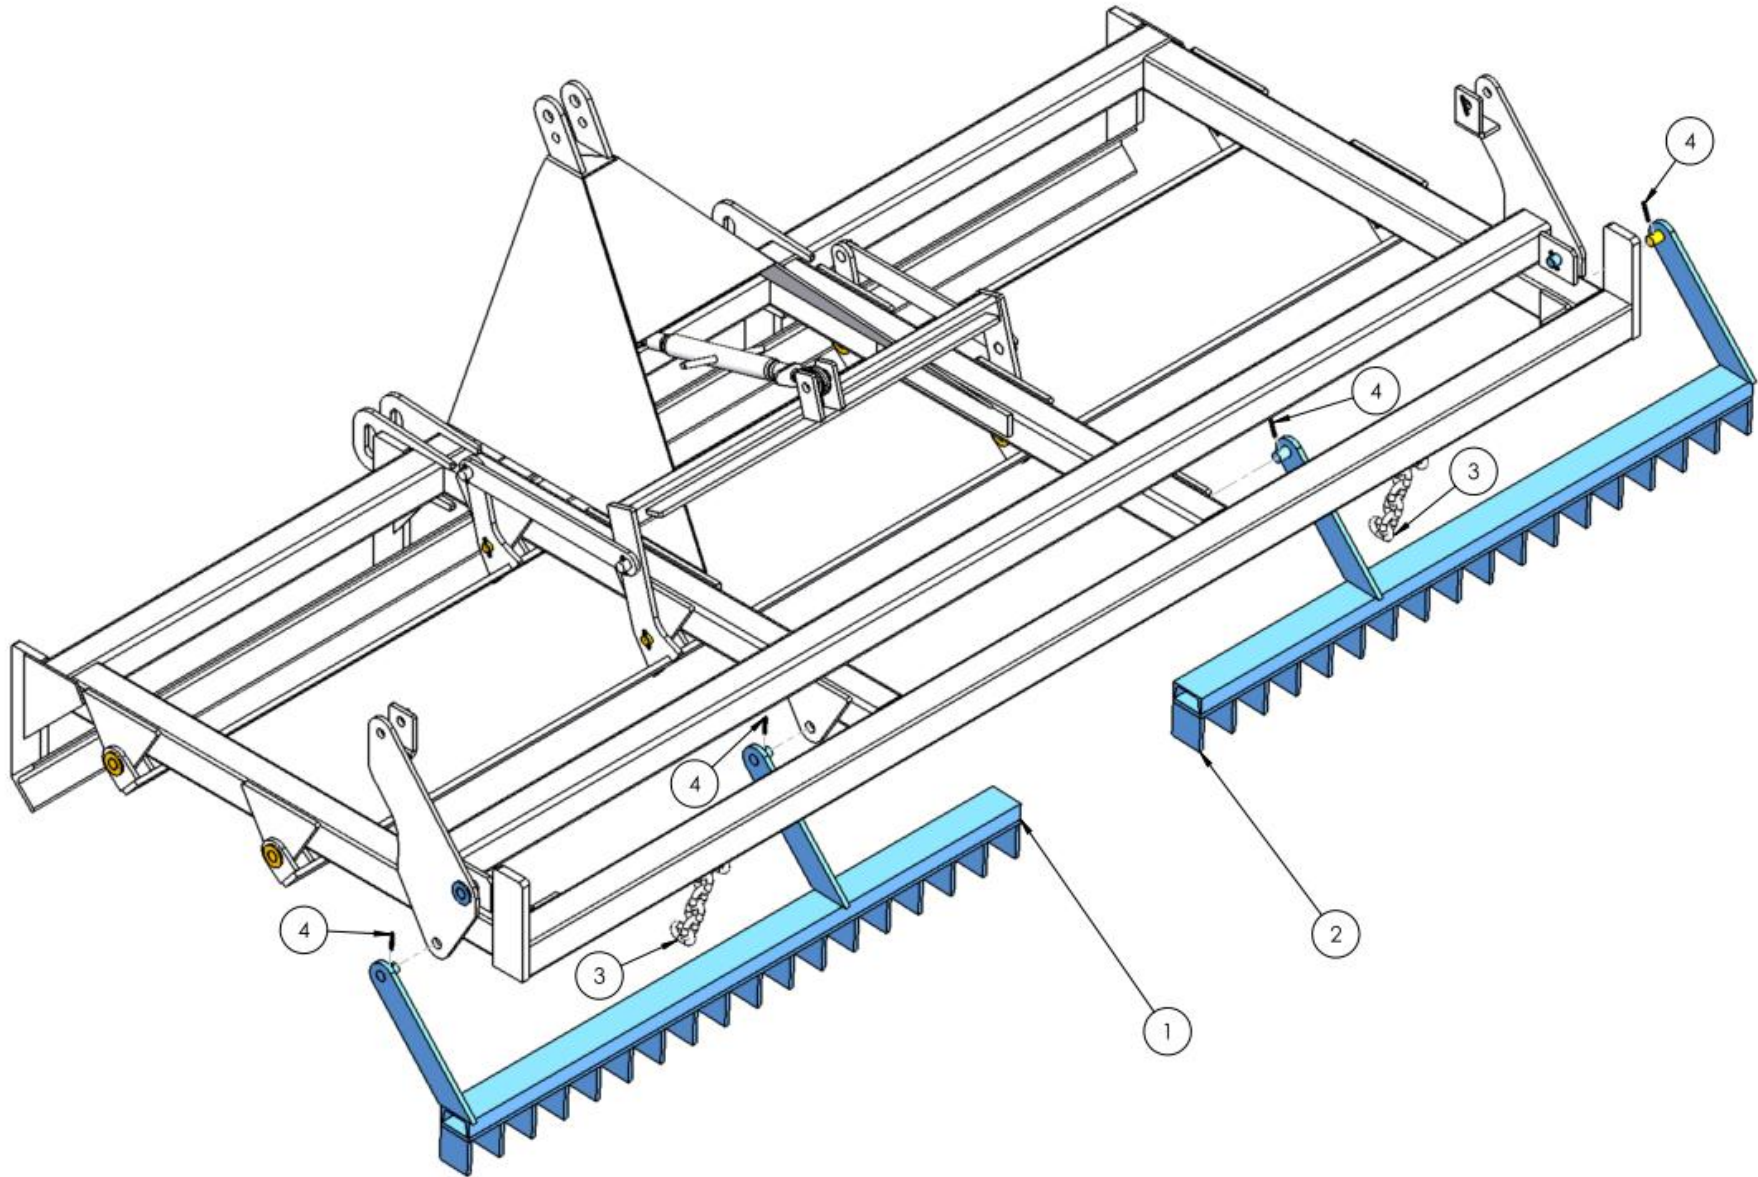

SOILMASTER SPARE PARTS LIST

SOILMASTER TINE CARRIER ASSEMBLY

SEE TABLE NO: 001

TABLE NO: 001 SOILMASTER TINE CARRIER ASSEMBLY			
ITEM NO	DESCRIPTION	SM10	
		CODE	QTY
1	FRONT TINE CARRIER	P001.214	1
2	REAR TINE CARRIER	P001.215	1
3	REAR TINE CARRIER LINKAGE BRACE (WELDED)	P001.216	1
4	CAT1 TOP LINK	ZGPP47	1
5	TINE CARRIER CONNECTOR	P001.217	2
6	RETAINING PIN 65mm LONG	P001.218	8
7	M6x40 ROLL PIN	ZFAS30	14
8	RETAINING PIN 100mm LONG	P001.219	1
9	RETAINING PIN 80mm LONG	P001.220	1
10	STICKER KIT	P001.519	1

SOILMASTER TINE ASSEMBLY

SEE TABLE NO: 002

TABLE NO: 002 SOILMASTER TINE ASSEMBLY

ITEM NO	DESCRIPTION	SM10	
		CODE	QTY
1	TINE COMPLETE WITH POINT	ZGPP40	23
2	TINE POINT	ZGPP43	23
3	TINE BOLT	ZGPP44	23
4	M10 PLAIN NUT	ZFAS05	23
5	M12x50 BOLT ZP	ZFAS15	23
6	TINE CLAMP	ZGPP41	23
7	M12 NYLOCK NUT	ZFAS22	23

SOILMASTER REAR BREAKER BAR ASSEMBLY

SEE TABLE NO: 003

TABLE NO: 003 SOILMASTER REAR BREAKER BAR ASSEMBLY			
ITEM NO	DESCRIPTION	SM10	
		CODE	QTY
1	LEFT HAND BREAKER BAR	P001.221	1
2	RIGHT HAND BREAKER BAR	P001.222	1
3	SM10 RETAINING CHAIN (WELDED ON)	P001.223	2
4	M6x40 ROLL PIN	ZFAS30	4

SOILMASTER CRUMBLER

SEE TABLE NO: 004

TABLE NO: 004 SOILMASTER CRUMBLER

ITEM NO	DESCRIPTION	SM10	
		CODE	QTY
1	CRUMBER COMPLETE	P001.224	1
2	CAT1 TOP LINK	ZGPP47	2
3	RETAINING PIN 65mm LONG	P001.218	2
4	RETAINING PIN 80mm LONG	P001.220	4
5	M6x40 ROLL PIN	ZFAS30	6