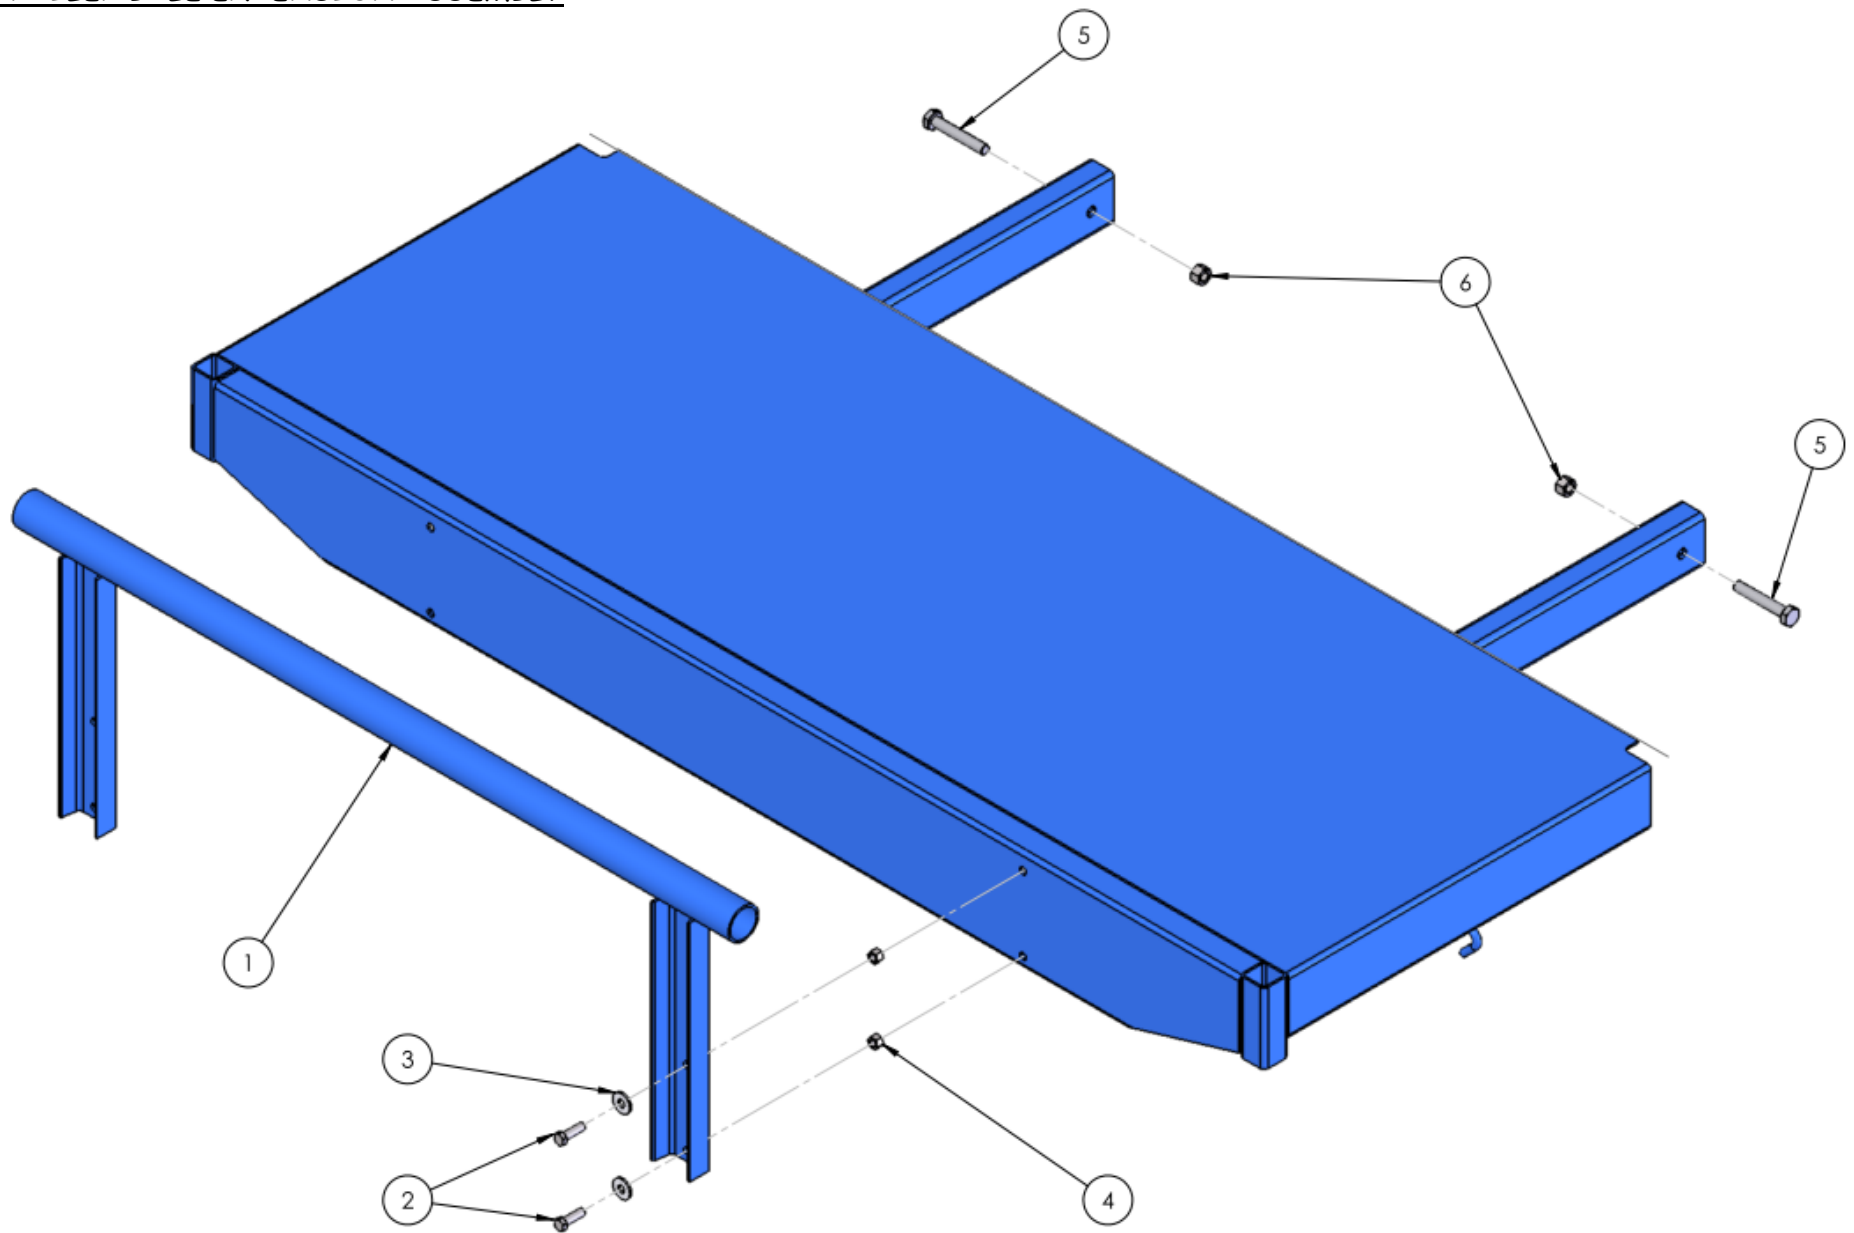

TR8 TRAILER BALE EXTENSION ASSEMBLY

SEE TABLE NO: 007

TABLE NO: 007 TR8 TRAILER BALE EXTENSION ASSEMBLY

ITEM NO	DESCRIPTION	TR8	
		CODE	QTY
1	BALE EXTENSION GUARD	P001.442	1
2	M12X40 SETSCREWS ZP	ZFAS51	4
3	M12 WASHERS ZP	ZFAS45	4
4	M12 NYLOCK NUTS ZP	ZFAS22	4
5	M16X45 SETSCREWS ZP	ZFAS11	2
6	M16 NYLOCK NUTS	ZFAS23	2