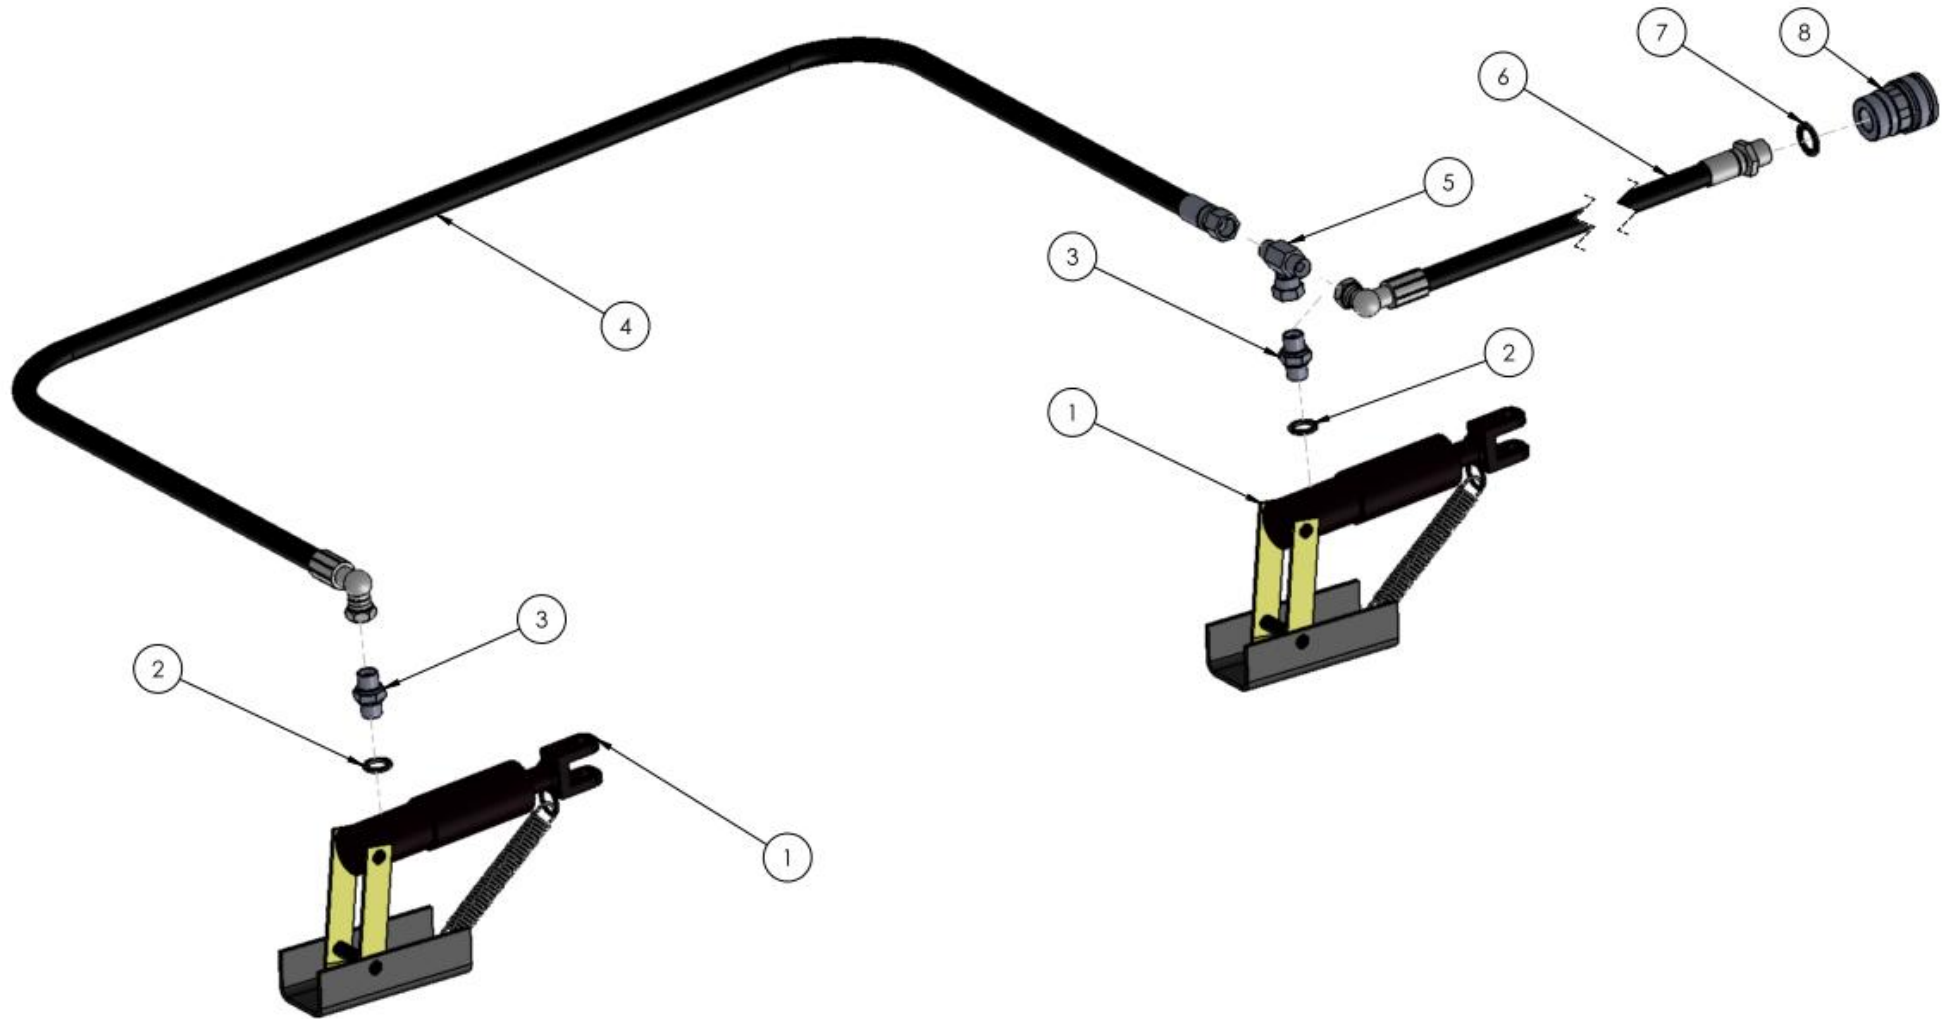

TR8 TRAILER DOUBLE BRAKED AXLE HYDRAULICS

SEE TABLE NO: 011

TABLE NO: 011 TR8 TRAILER DOUBLE BRAKED AXLE HYDRAULICS

ITEM NO	DESCRIPTION	TR8	
		CODE	QTY
1	BRAKE ASSEMBLY COMPLETE	ZGPP124	2
2	3/8" DOWDY SEAL	ZHYD05	2
3	3/8" x 3/8" MALE CONNECTOR	ZHYD03	2
4	HYDRAULIC HOSE	ZHYD38	1
5	3/8" x 3/8" T-CONNECTOR	ZHYD37	1
6	HYDRAULIC HOSE	ZHYD64	1
7	DOWDY SEAL	ZHYD22	1
8	BRAKE COUPLING	ZHYD25	1