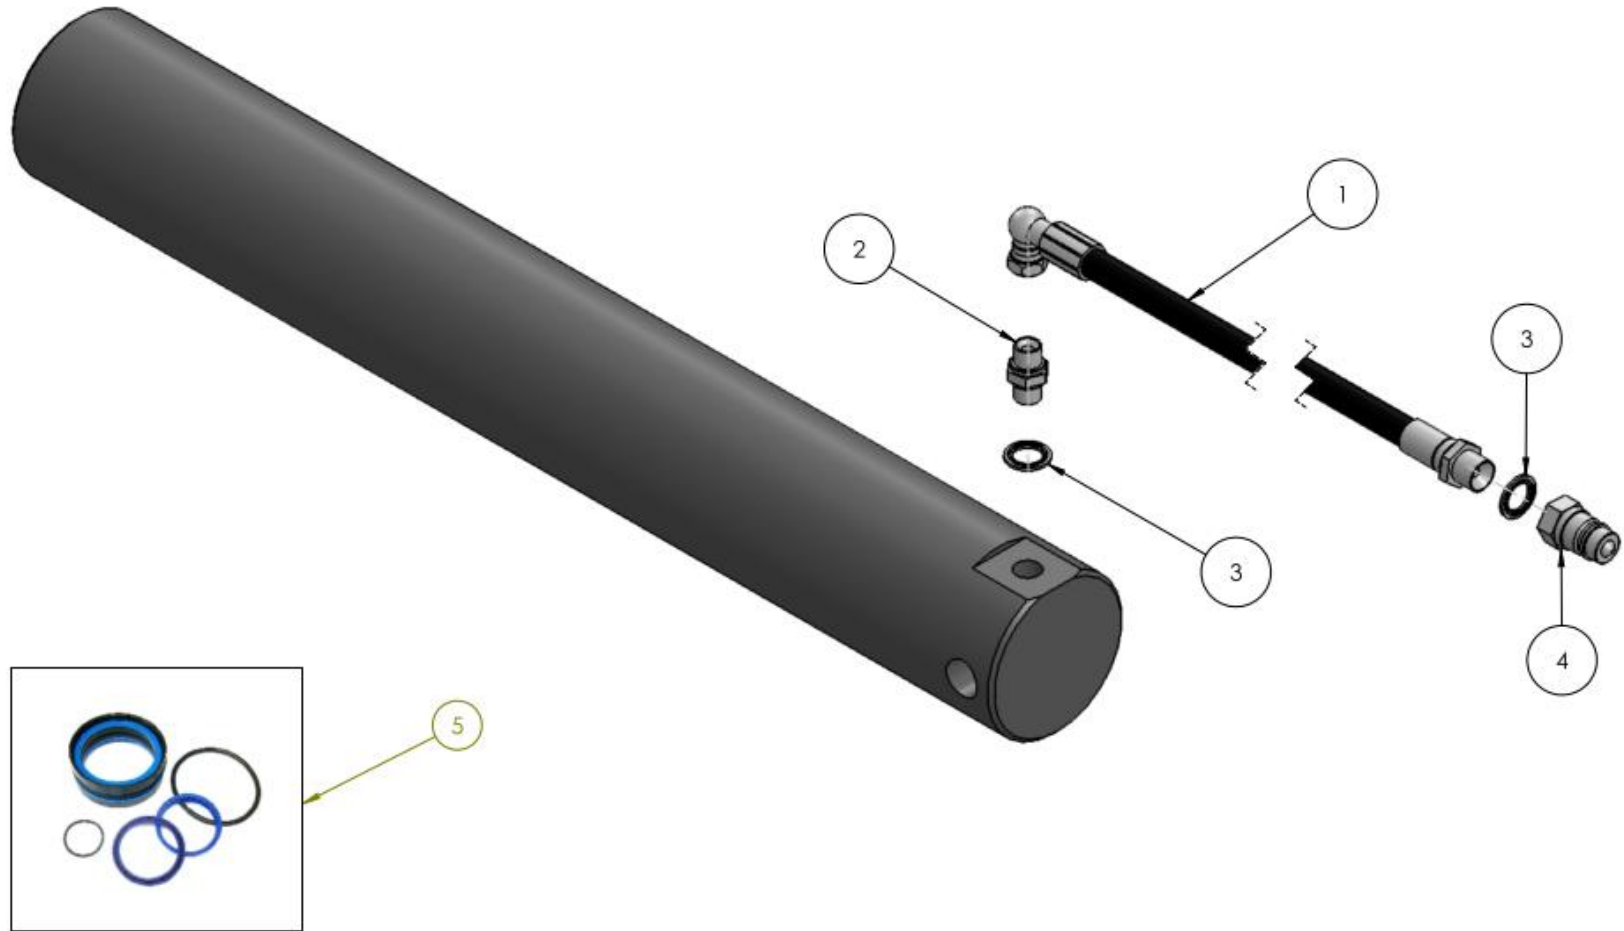

TR8 TRAILER HYDRAULIC TIPPING RAM LAYOUT

SEE TABLE NO: 009

TABLE NO: 009 TR8 TRAILER HYDRAULIC TIPPING RAM LAYOUT

ITEM NO	DESCRIPTION	TR8	
		CODE	QTY
1	HYDRAULIC HOSE	ZHYD36	1
2	HYDRAULIC CONNECTOR	ZHYD35	1
3	DOWDY SEAL	ZHYD22	1
4	½" MALE PROBE	ZHYD26	1
5	HYDRAULIC SEAL KIT	P001.443	1