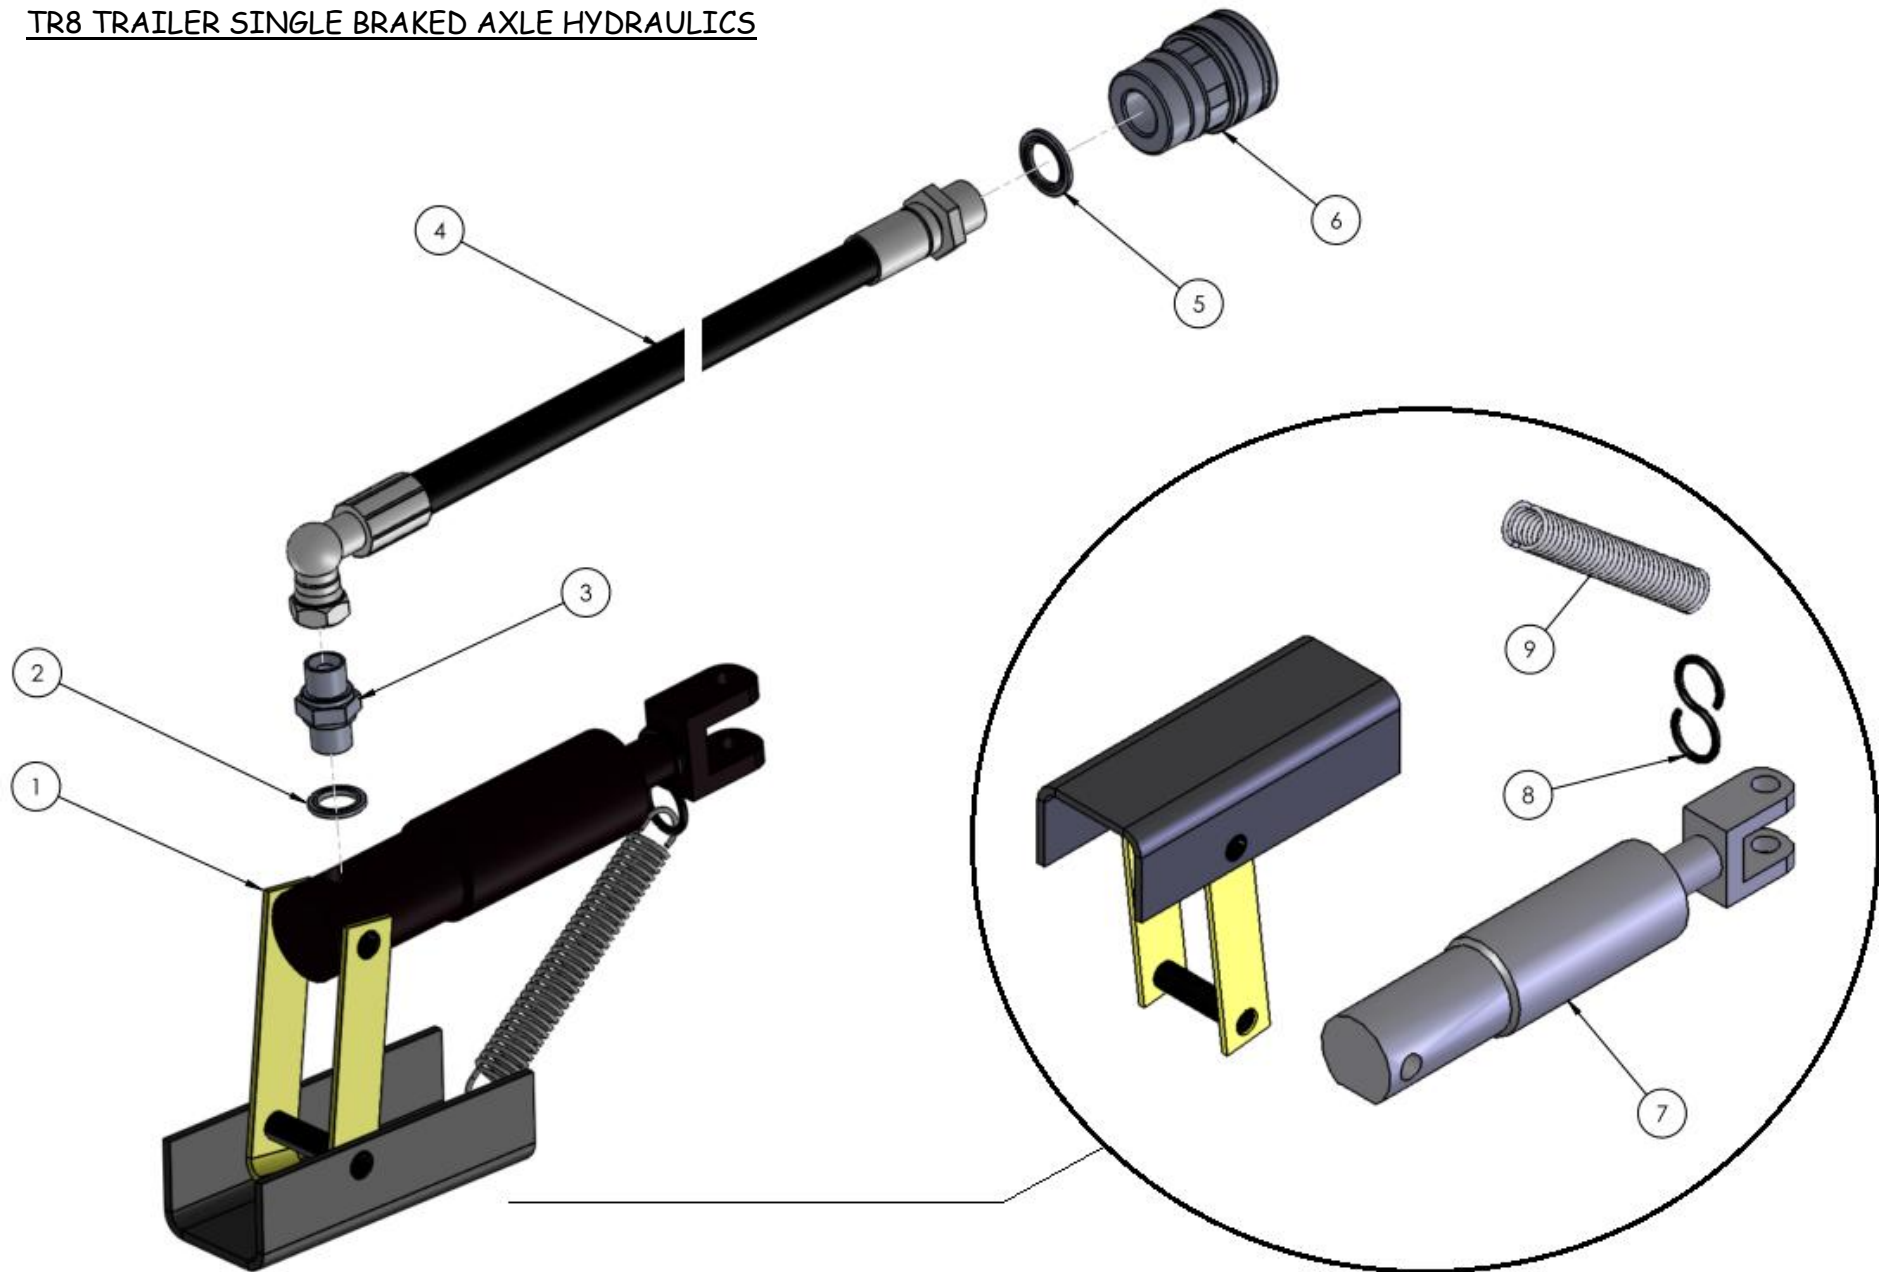

TR8 TRAILER SINGLE BRAKED AXLE HYDRAULICS

SEE TABLE NO: 010

TABLE NO: 010 TR8 TRAILER SINGLE BRAKED AXLE HYDRAULICS

ITEM NO	DESCRIPTION	TR8	
		CODE	QTY
1	BRAKE ASSEMBLY COMPLETE	ZGPP124	1
2	3/8" DOWDY SEAL	ZHYD05	1
3	3/8" x 3/8" MALE CONNECTOR	ZHYD03	1
4	HYDRAULIC HOSE (Includes Brake fitting)	ZHYD64	1
5	DOWDY SEAL	ZHYD22	1
6	BRAKE COUPLING	ZHYD25	1
7	REPLACEMENT BRAKE CYLINDER	ZGPP73	1
8	S CLIP	P001.354	1
9	RETURN SPRING	ZSPR11	1