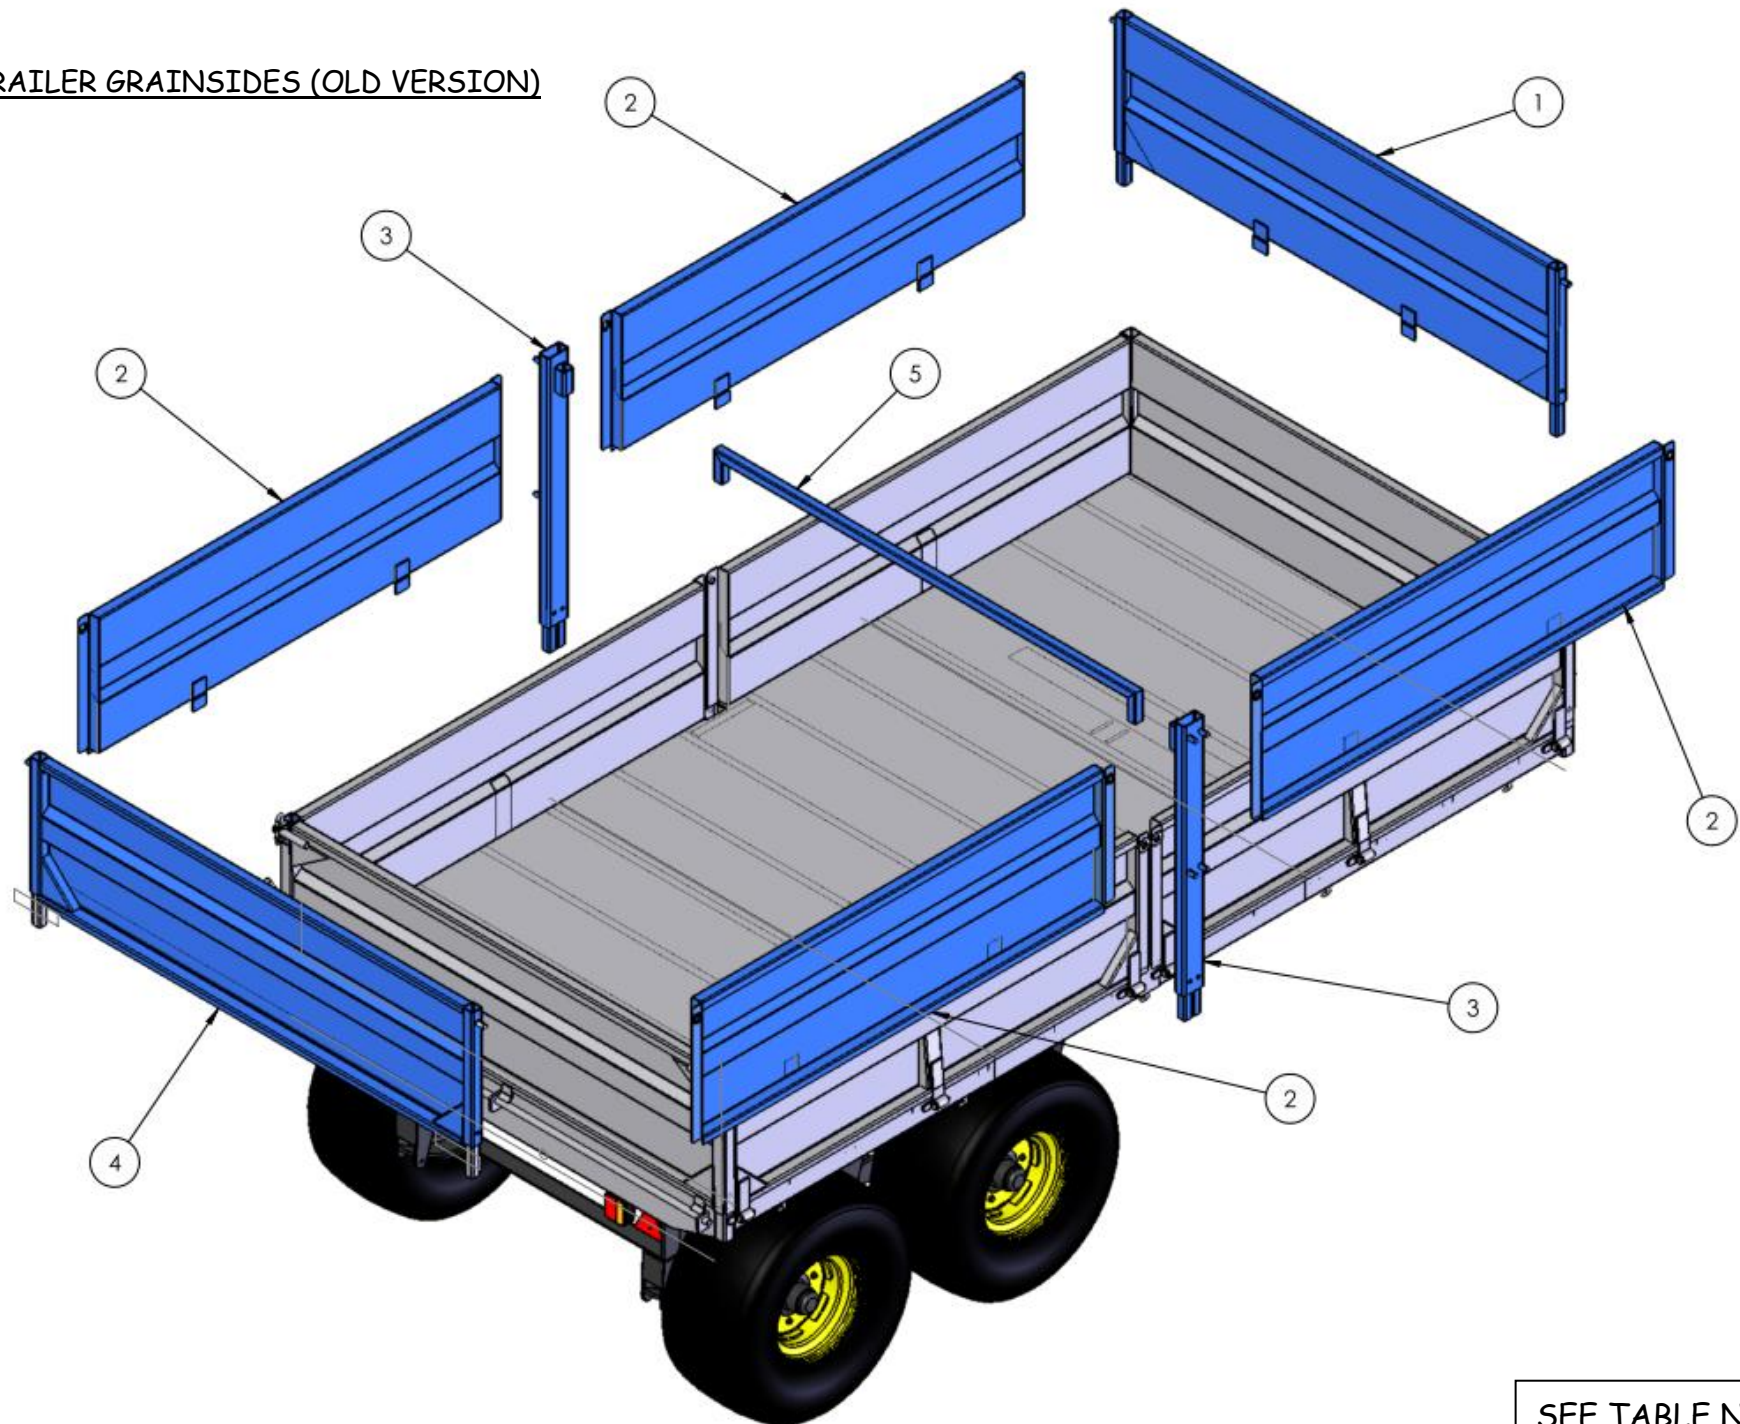

TR8 TRAILER GRAINSIDES (OLD VERSION)

SEE TABLE NO: 005

TABLE NO: 005 TR8 TRAILER GRAINSIDES (OLD VERSION)

ITEM NO	DESCRIPTION	TR8	
		CODE	QTY
1	TR8 HEADBOARD (GRAINSIDE EXTENSION)	P001.434	1
2	TR8 TRAILER SIDE (GRAINSIDE EXTENSION)	P001.435	4
3	TR8 CENTRE POST (GRAINSIDE EXTENSION)	P001.436	2
4	TR8 TRAILER REAR DOOR (GRAINSIDE EXTENSION)	P001.441	4
5	TR8 TRAILER STAY BAR	P001.440	1