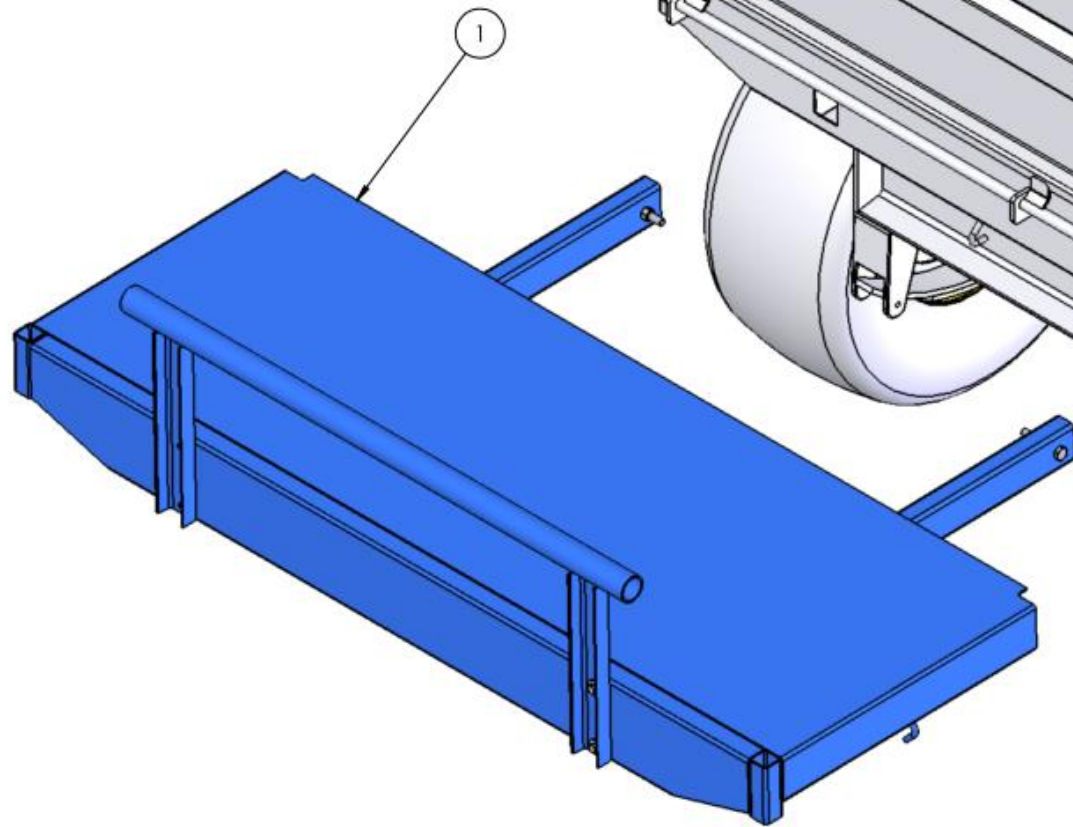

TABLE NO: 006 TR8 TRAILER BODY FITTINGS			
ITEM NO	DESCRIPTION	TR8	
		CODE	QTY
1	PIN & CHAIN	ZGPP156	2
2	TRAILER HINGE LUG 1"	ZGPP155	2
3	TAILGATE FORKLET 1"	ZGPP152	2
4	CATCH BOX 1"	ZGPP167	1
5	Catch Box Pin c/w Chain	ZGPP149	1
6	TRIP MECHANISM ROD	P001.445	1
7	PIN & CHAIN	ZGPP147	8
8	SLOTTED PEG	ZGPP148	8
9	150X50X3.5 PLASTIC CAP	ZGPP210	4
10	5/8" GUDGEON HINGE	ZGPP146	8
11	5/8" GUDGEON PIN	ZGPP145	8
12	50X50X5 PLASTIC CAP	ZGPP157	4

TR8 TRAILER BALE EXTENSION

1 = PART NO. TR8E