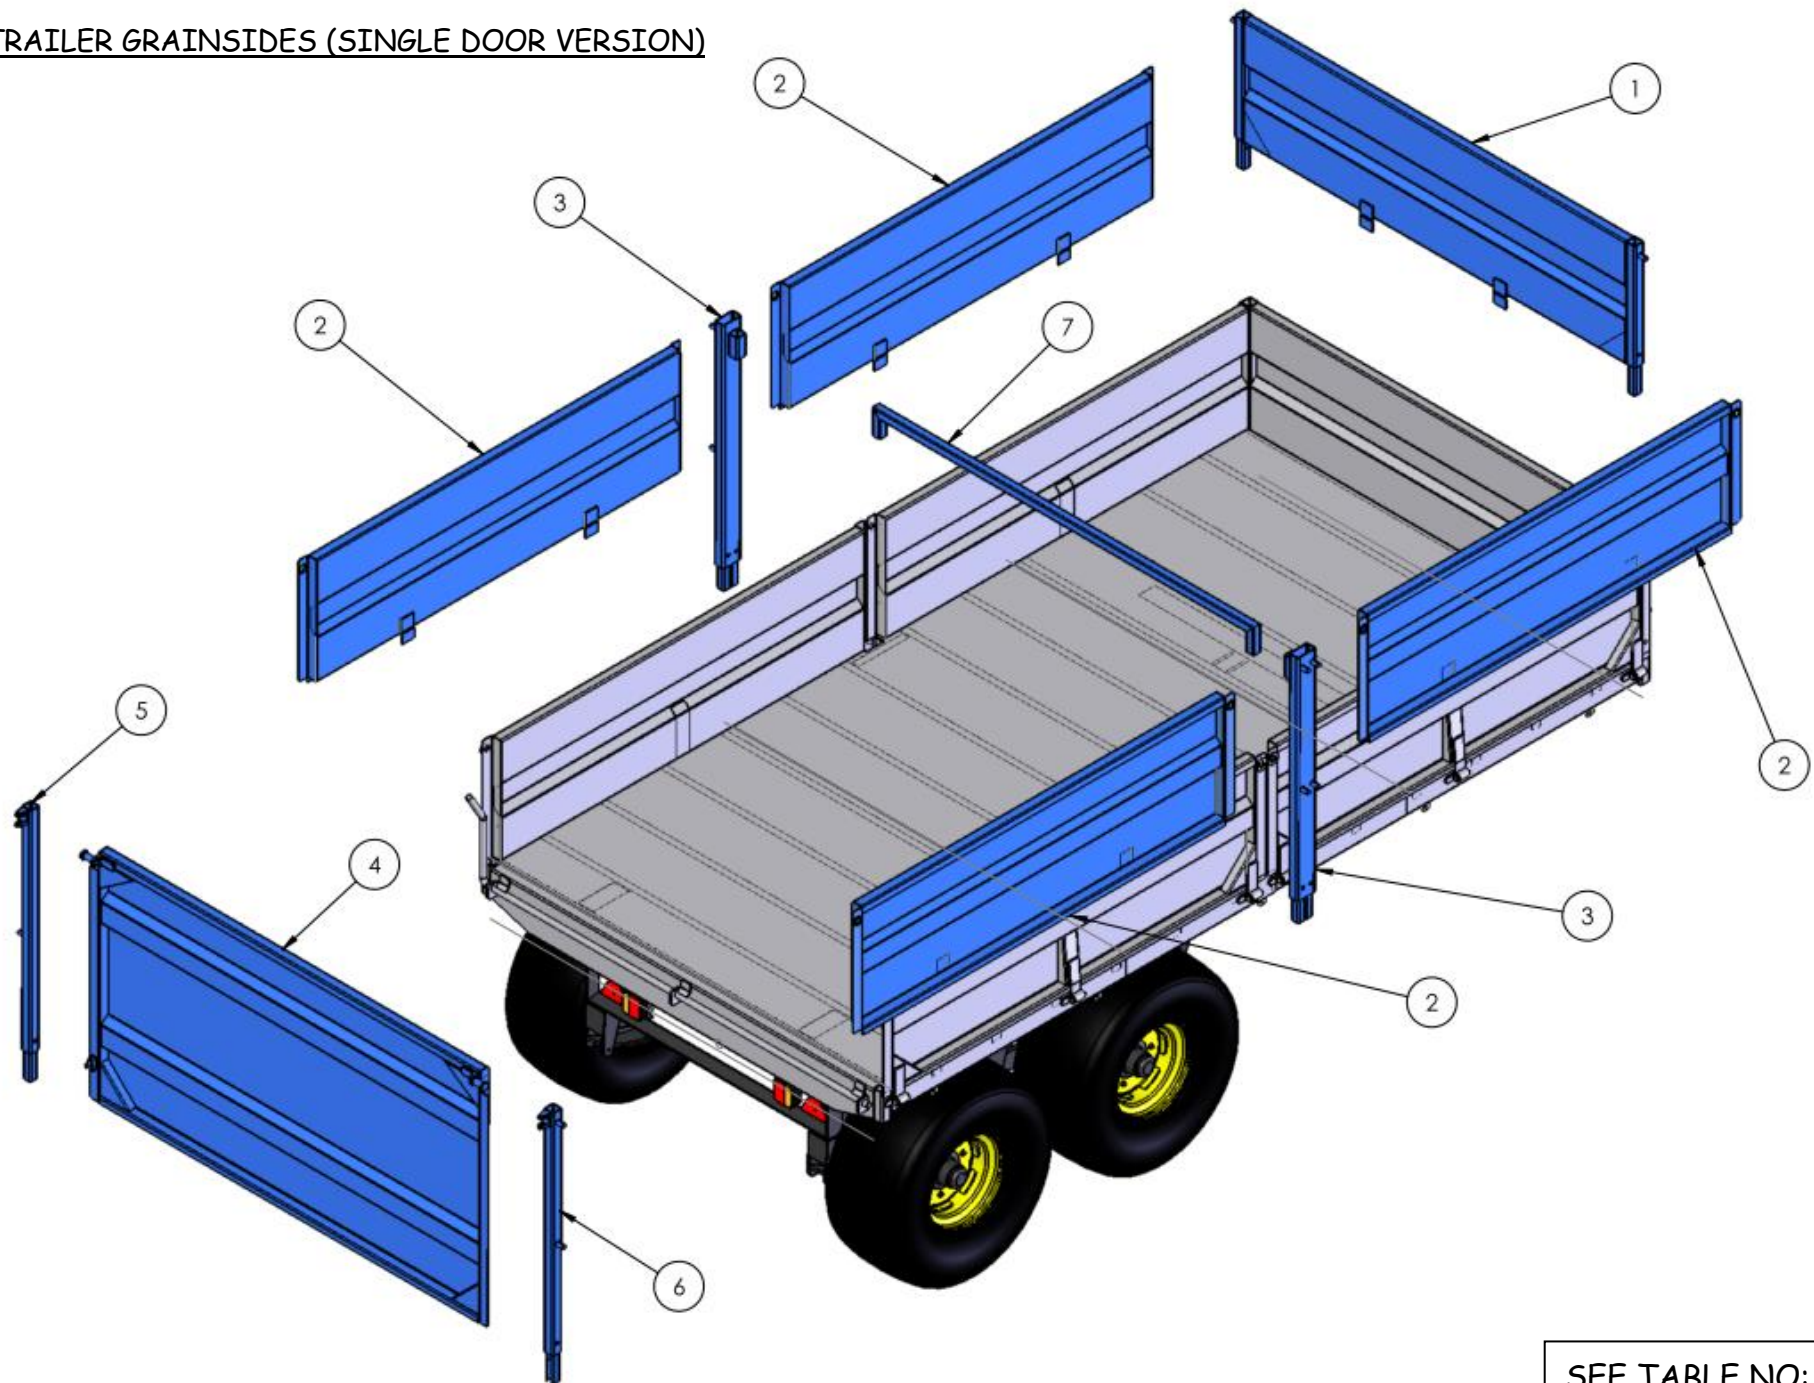

TR8 TRAILER PARTS LIST

TR8 TRAILER CHASSIS

SEE TABLE NO: 001

TABLE NO: 001 TR8 TRAILER CHASSIS ASSEMBLY			
ITEM NO	DESCRIPTION	TR8	
		CODE	QTY
1	3 STAGE HYDRAULIC LIFT RAM	ZHYD34	1
2	BRAKED AXLE	ZGPP120	2
2	UN-BRAKED AXLE (Used on early trailers)	ZGPP175	1
3	12.5/80/15 6 STUD WHEEL	ZGPP20	4
3	400/60/15.5 6 STUD WHEEL (OPTIONAL)	ZGPP71	4
4	WHEEL NUT	AX-181.5	24
5	TRAILER SHOE	P001.424	1
6	TRAILER SHOE PIN	ZMAC73	1
7	1" ZINC WASHER	ZFAS49	5
8	M6X40 ROLL PIN	ZFAS30	5
9	BOTTOM RAM PIN	ZMAC73	1
10	PIVOT PIN	ZMAC76	2
11	TOP RAM PIN	ZGPP95	1
12	COMPLETE STICKER KIT	P001.548	1

TR8 TRAILER SIDES

SEE TABLE NO: 002

TABLE NO: 002 TR8 TRAILER SIDES

ITEM NO	DESCRIPTION	TR8	
		CODE	QTY
1	TR8 TRAILER REAR DOOR	P001.425	1
2	TR8 TRAILER LEFT HAND POST	P001.426	1
3	TR8 TRAILER RIGHT HAND POST	P001.427	1
4	TR8 TRAILER SIDE	P001.428	4
5	TR8 CENTRE POST	P001.429	2
6	TR8 HEADBOARD	P001.430	1

TR8 TRAILER SIDES (OLD MODEL)

SEE TABLE NO: 003

TABLE NO: 003 TR8 TRAILER SIDES (OLD MODEL)			
ITEM NO	DESCRIPTION	TR8	
		CODE	QTY
1	TR8 TRAILER REAR DOOR	P001.431	1
2	TR8 TRAILER LEFT HAND POST	P001.432	1
3	TR8 TRAILER RIGHT HAND POST	P001.433	1
4	TR8 TRAILER SIDE	P001.428	4
5	TR8 CENTRE POST	P001.429	2
6	TR8 HEADBOARD	P001.430	1

TR8 TRAILER GRAINSIDES (SINGLE DOOR VERSION)

SEE TABLE NO: 004

TABLE NO: 004 TR8 TRAILER GRAINSIDES (SINGLE DOOR VERSION)			
ITEM NO	DESCRIPTION	TR8	
		CODE	QTY
1	TR8 HEADBOARD (GRAINSIDE EXTENSION)	P001.434	1
2	TR8 TRAILER SIDE (GRAINSIDE EXTENSION)	P001.435	4
3	TR8 CENTRE POST (GRAINSIDE EXTENSION)	P001.436	2
4	TR8 TRAILER REAR DOOR (GRAINSIDE EXTENSION)	P001.437	4
5	TR8 TRAILER LEFT HAND POST (GRAINSIDE EXTENSION)	P001.438	1
6	TR8 TRAILER RIGHT HAND POST (GRAINSIDE EXTENSION)	P001.439	1
7	TR8 TRAILER STAY BAR	P001.440	1