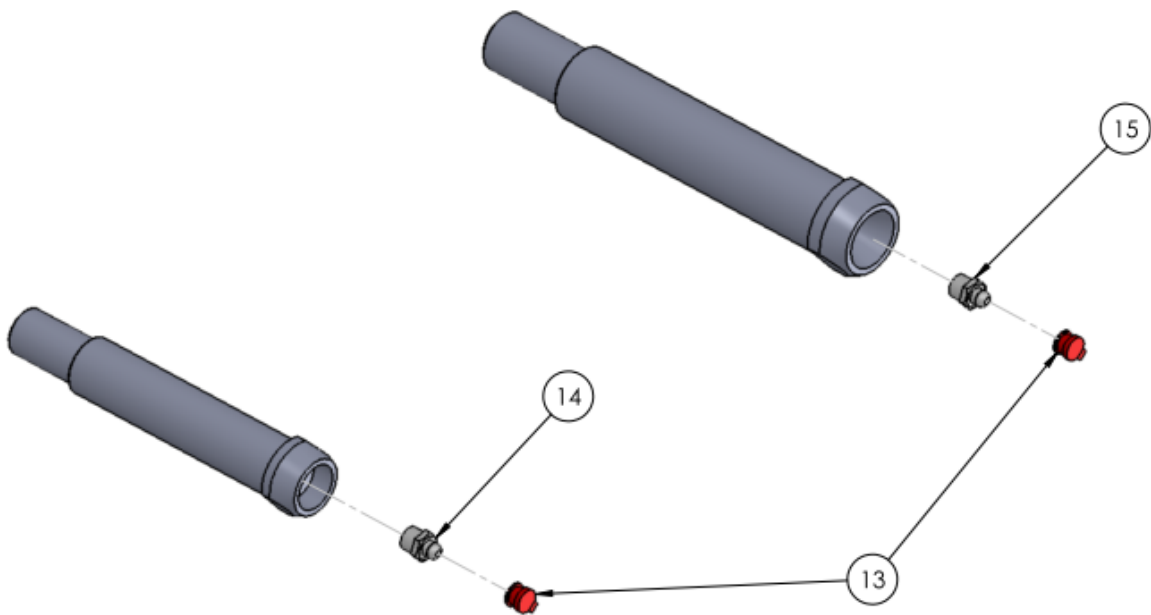

TR8 TRAILER SPRING SUSPENSION ASSEMBLY

SEE TABLE NO: 014

SEE TABLE NO: 014

TR8 TRAILER SPRING SUSPENSION ASSEMBLY

SEE TABLE NO: 014

PIVOT PIN GREASE NIPPLES

SEE TABLE NO: 014

TABLE NO: 014 TR8 TRAILER SPRING SUSPENSION ASSEMBLY (PART No. ZGPP174)

ITEM NO	DESCRIPTION	TR8	
		CODE	QTY
1	SPRING	P001.451	4
2	MAIN PIVOT PIN	P001.453	2
3	SMALL PIVOT PIN	P001.454	4
4	M12X120 BOLT ZP	ZFAS148	4
5	SMALL PIVOT PIN CASTLE NUT	P001.455	4
6	COTTER PIN	P001.456	4
7	MAIN PIVOT PIN CASTLE NUT	P001.457	2
8	COTTER PIN	P001.458	2
9	WASHER	P001.459	2
10	M12 NYLOCK NUT	ZFAS22	4
11	M18 NYLOCK NUT	ZFAS80	16
12	M18 U BOLT	P001.460	8
13	GREASE NIPPLE DUST CAP	P001.461	6
14	GREASE NIPPLE	P001.462	4
15	GREASE NIPPLE	P001.463	2