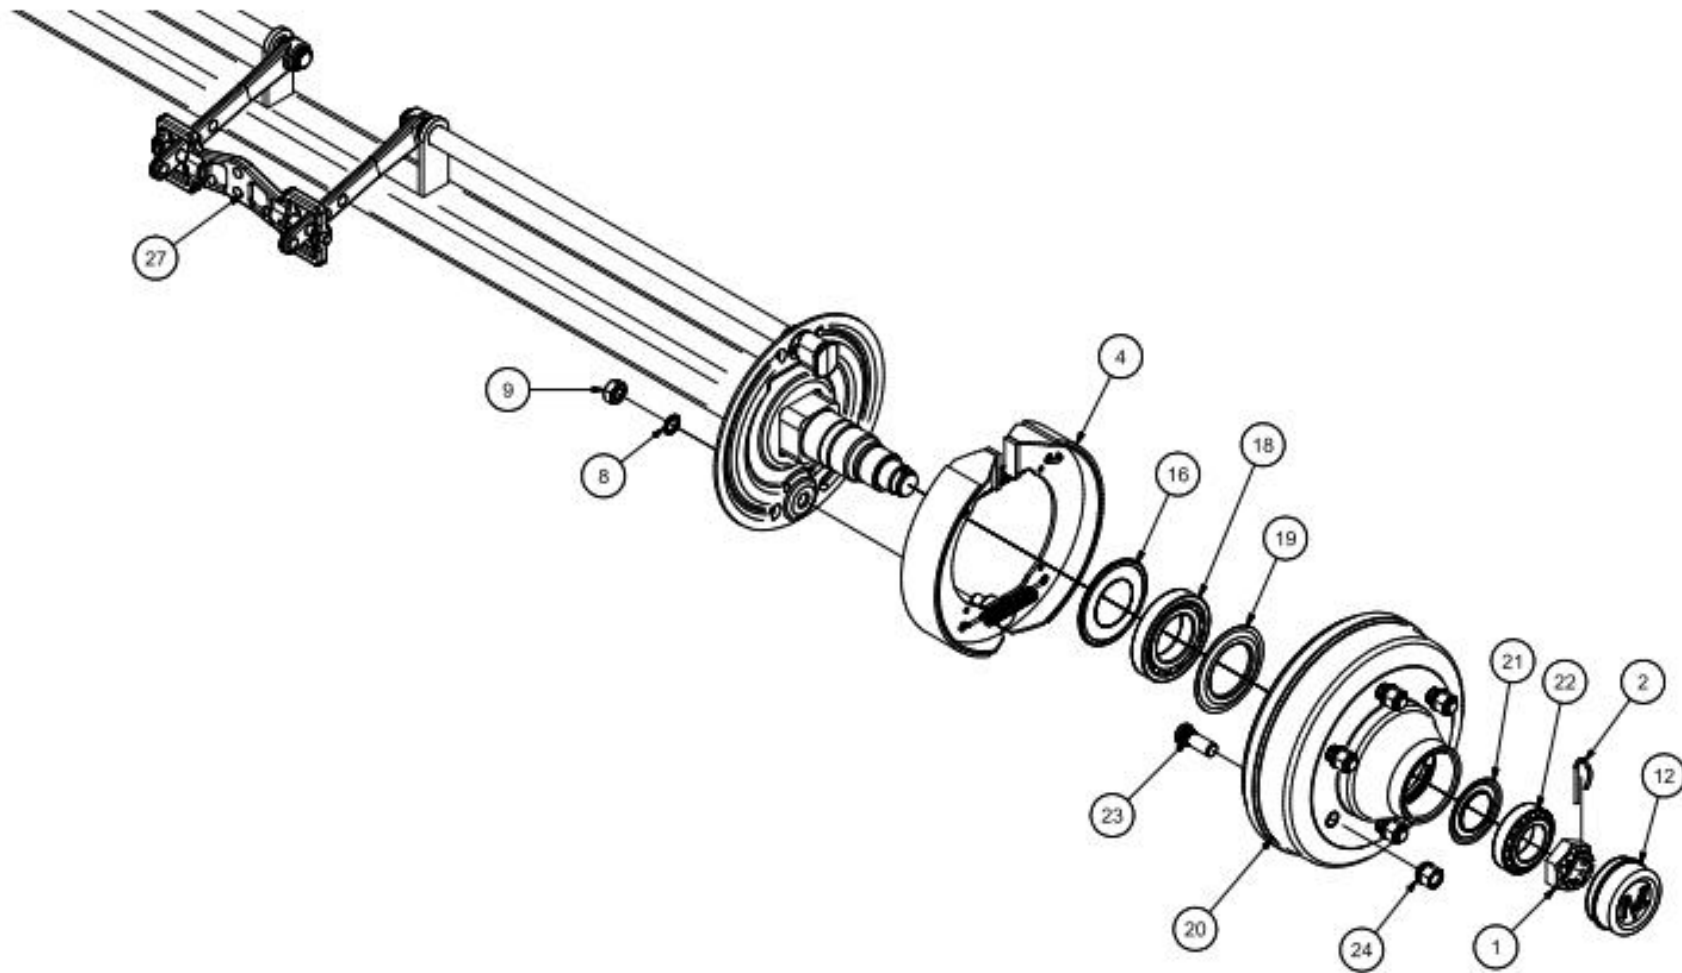

TR8 TRAILER TVZ AXLE PART No. ZGPP120

SEE TABLE NO: 012

TABLE NO: 012 TR8 TRAILER TVZ AXLE Part No: ZGPP120

ITEM NO	DESCRIPTION	TR8	
		CODE	QTY
1	CROWN NUT M39X1.50	57539B2	2
2	SPRING PIN FOR NUT	58205	2
4	BRAKE SHOE 300X60	9FCA300ZO	2
8	SPRING WASHER D16	915RE16	2
9	NUT M16X2.00	97116D1	2
12	DUST CAP 90mm	56109009	2
16	SEAL	5411201	2
18	BEARING	59130213	2
19	DUST SHIELD	5511201	2
20	DRUM	65L6NA01	2
21	DUST SHIELD	5510901	2
22	BEARING	59132210	2
23	AXLE STUD 18mmx1.5mm	AX-18501.5	12
24	AXLE NUT 18mmx1.5mm	AX-181.5	12
27	COMPENSATOR	768102	1