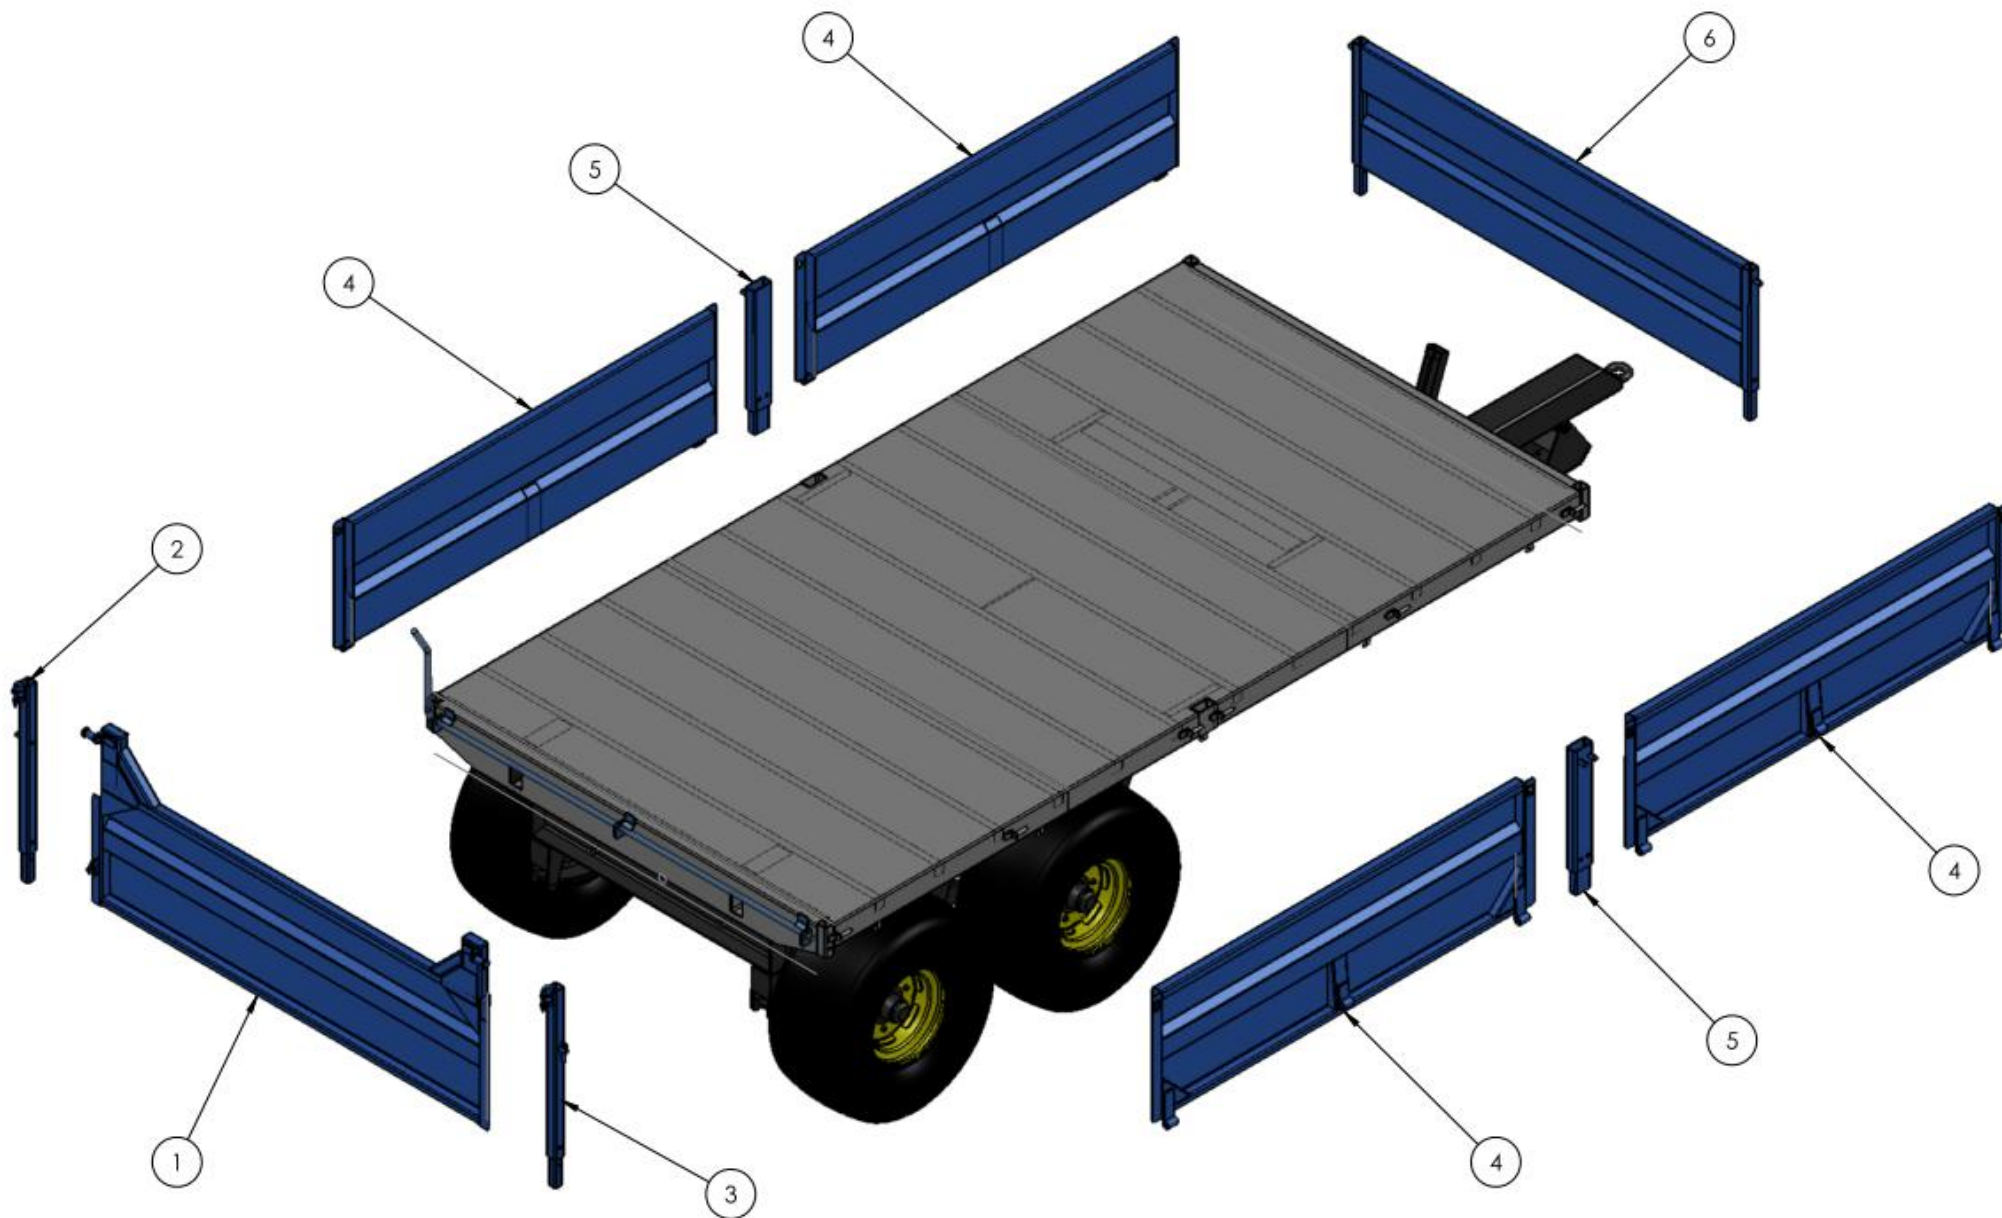

TR8 TRAILER PARTS LIST

TR8 TRAILER CHASSIS

SEE TABLE NO: 001

TABLE NO: 001 TR8 TRAILER CHASSIS ASSEMBLY			
ITEM NO	DESCRIPTION	TR8	
		CODE	QTY
1	3 STAGE HYDRAULIC LIFT RAM	ZHYD34	1
2	BRAKED AXLE	ZGPP120	2
2	UN-BRAKED AXLE (Used on early trailers)	ZGPP175	1
3	12.5/80/15 6 STUD WHEEL	ZGPP20	4
3	400/60/15.5 6 STUD WHEEL (OPTIONAL)	ZGPP71	4
4	WHEEL NUT	AX-181.5	24
5	TRAILER SHOE	P001.424	1
6	TRAILER SHOE PIN	ZMAC73	1
7	1" ZINC WASHER	ZFAS49	5
8	M6X40 ROLL PIN	ZFAS30	5
9	BOTTOM RAM PIN	ZMAC73	1
10	PIVOT PIN	ZMAC76	2
11	TOP RAM PIN	ZGPP95	1
12	COMPLETE STICKER KIT	P001.548	1

TR8 TRAILER SIDES

SEE TABLE NO: 002

TABLE NO: 002 TR8 TRAILER SIDES

ITEM NO	DESCRIPTION	TR8	
		CODE	QTY
1	TR8 TRAILER REAR DOOR	P001.425	1
2	TR8 TRAILER LEFT HAND POST	P001.426	1
3	TR8 TRAILER RIGHT HAND POST	P001.427	1
4	TR8 TRAILER SIDE	P001.428	4
5	TR8 CENTRE POST	P001.429	2
6	TR8 HEADBOARD	P001.430	1

TR8 TRAILER SIDES (OLD MODEL)

SEE TABLE NO: 003

TABLE NO: 003 TR8 TRAILER SIDES (OLD MODEL)			
ITEM NO	DESCRIPTION	TR8	
		CODE	QTY
1	TR8 TRAILER REAR DOOR	P001.431	1
2	TR8 TRAILER LEFT HAND POST	P001.432	1
3	TR8 TRAILER RIGHT HAND POST	P001.433	1
4	TR8 TRAILER SIDE	P001.428	4
5	TR8 CENTRE POST	P001.429	2
6	TR8 HEADBOARD	P001.430	1

TR8 TRAILER GRAINSIDES (SINGLE DOOR VERSION)

SEE TABLE NO: 004

TABLE NO: 004 TR8 TRAILER GRAINSIDES (SINGLE DOOR VERSION)			
ITEM NO	DESCRIPTION	TR8	
		CODE	QTY
1	TR8 HEADBOARD (GRAINSIDE EXTENSION)	P001.434	1
2	TR8 TRAILER SIDE (GRAINSIDE EXTENSION)	P001.435	4
3	TR8 CENTRE POST (GRAINSIDE EXTENSION)	P001.436	2
4	TR8 TRAILER REAR DOOR (GRAINSIDE EXTENSION)	P001.437	4
5	TR8 TRAILER LEFT HAND POST (GRAINSIDE EXTENSION)	P001.438	1
6	TR8 TRAILER RIGHT HAND POST (GRAINSIDE EXTENSION)	P001.439	1
7	TR8 TRAILER STAY BAR	P001.440	1