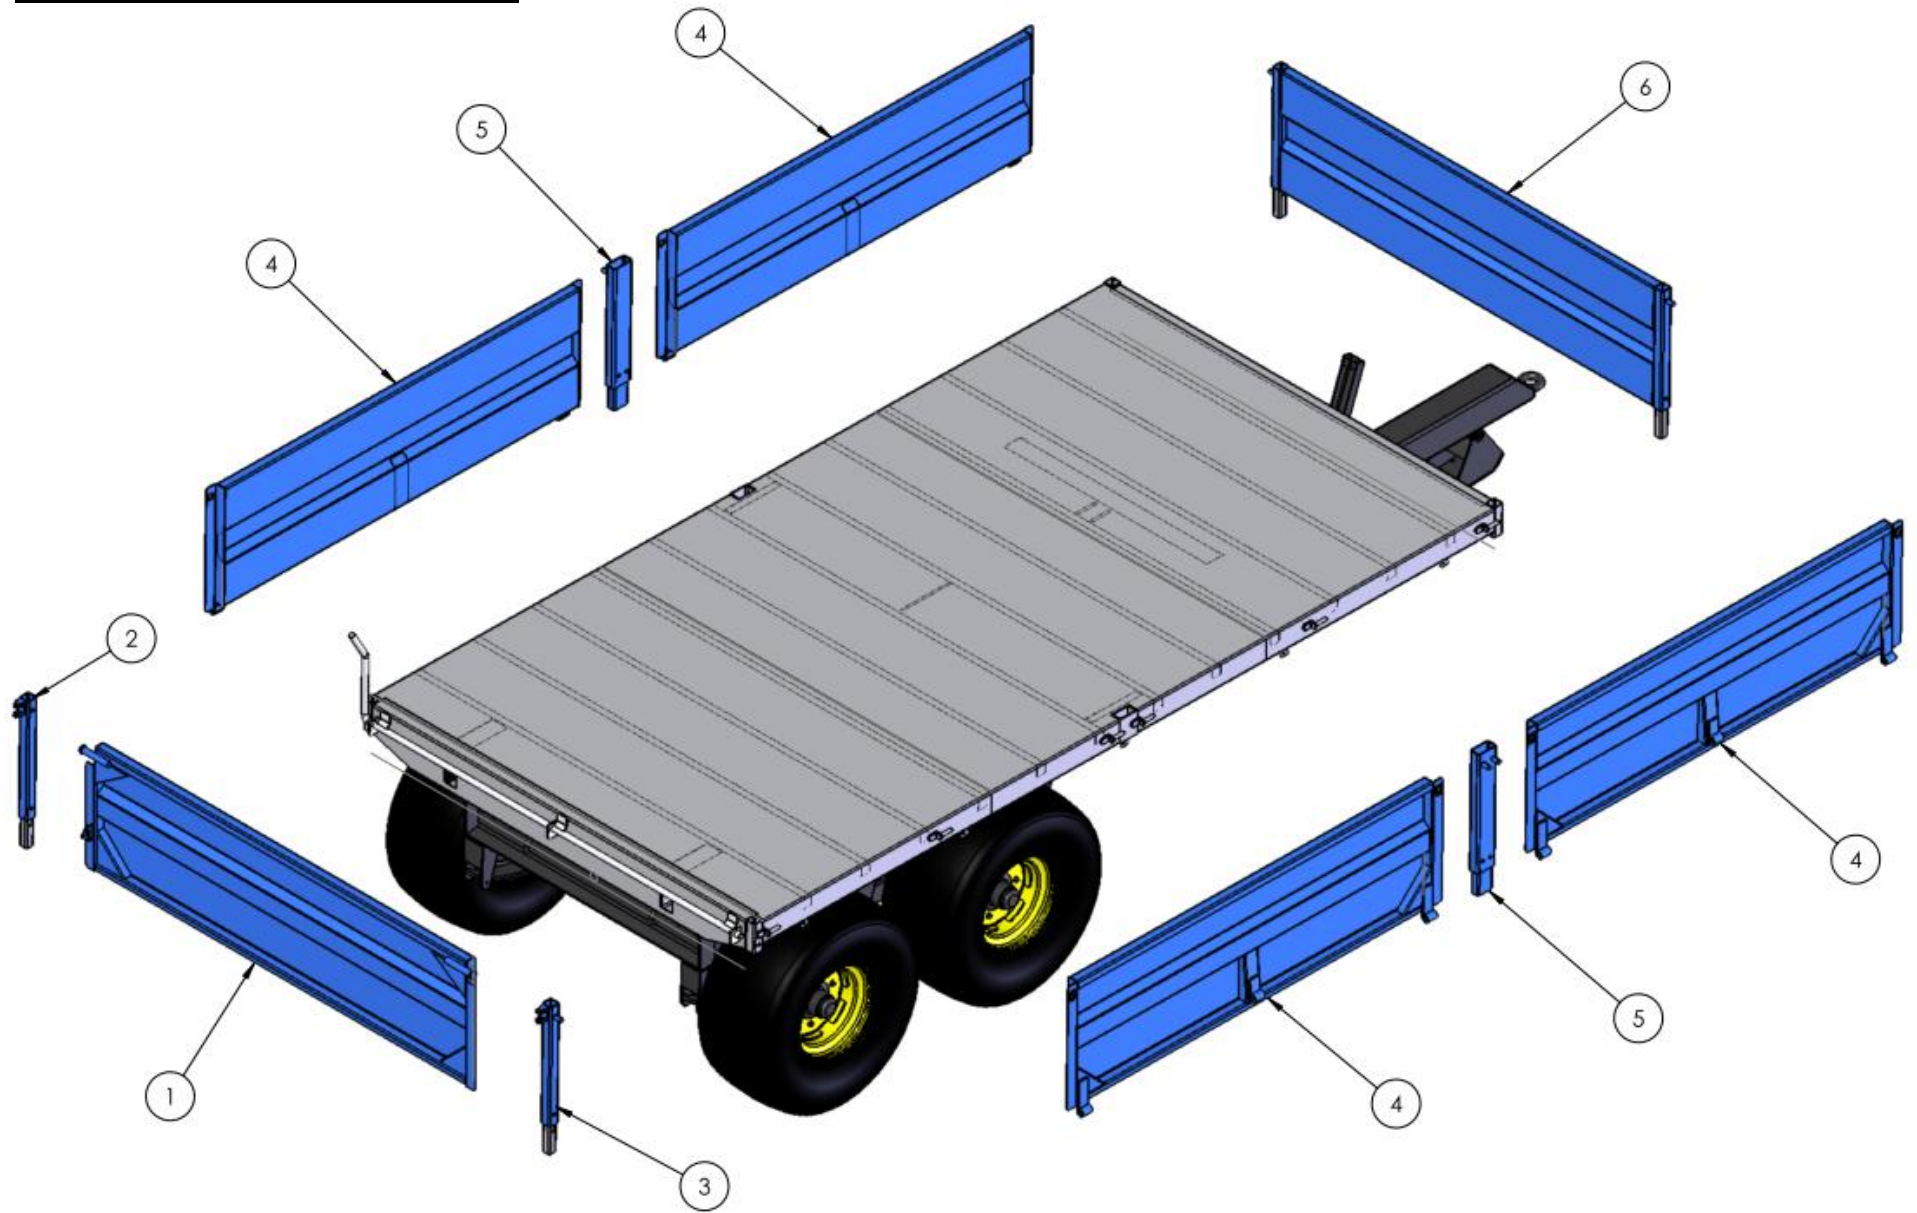

TR8 TRAILER PARTS LIST

TR8 TRAILER CHASSIS

SEE TABLE NO: 001

TABLE NO: 001 TR8 TRAILER CHASSIS ASSEMBLY			
ITEM NO	DESCRIPTION	TR8	
		CODE	QTY
1	3 STAGE HYDRAULIC LIFT RAM	ZHYD34	1
2	BRAKED AXLE	ZGPP120	2
2	UN-BRAKED AXLE (Used on early trailers)	ZGPP175	1
3	12.5/80/15 6 STUD WHEEL	ZGPP20	4
3	400/60/15.5 6 STUD WHEEL (OPTIONAL)	ZGPP71	4
4	WHEEL NUT	AX-181.5	24
5	TRAILER SHOE	P001.424	1
6	TRAILER SHOE PIN	ZMAC73	1
7	1" ZINC WASHER	ZFAS49	5
8	M6X40 ROLL PIN	ZFAS30	5
9	BOTTOM RAM PIN	ZMAC73	1
10	PIVOT PIN	ZMAC76	2
11	TOP RAM PIN	ZGPP95	1
12	COMPLETE STICKER KIT	P001.548	1

TR8 TRAILER SIDES

SEE TABLE NO: 002

TABLE NO: 002 TR8 TRAILER SIDES

ITEM NO	DESCRIPTION	TR8	
		CODE	QTY
1	TR8 TRAILER REAR DOOR	P001.425	1
2	TR8 TRAILER LEFT HAND POST	P001.426	1
3	TR8 TRAILER RIGHT HAND POST	P001.427	1
4	TR8 TRAILER SIDE	P001.428	4
5	TR8 CENTRE POST	P001.429	2
6	TR8 HEADBOARD	P001.430	1

TR8 TRAILER SIDES (OLD MODEL)

SEE TABLE NO: 003

TABLE NO: 003 TR8 TRAILER SIDES (OLD MODEL)			
ITEM NO	DESCRIPTION	TR8	
		CODE	QTY
1	TR8 TRAILER REAR DOOR	P001.431	1
2	TR8 TRAILER LEFT HAND POST	P001.432	1
3	TR8 TRAILER RIGHT HAND POST	P001.433	1
4	TR8 TRAILER SIDE	P001.428	4
5	TR8 CENTRE POST	P001.429	2
6	TR8 HEADBOARD	P001.430	1

TR8 TRAILER GRAINSIDES (SINGLE DOOR VERSION)

SEE TABLE NO: 004

TABLE NO: 004 TR8 TRAILER GRAINSIDES (SINGLE DOOR VERSION)			
ITEM NO	DESCRIPTION	TR8	
		CODE	QTY
1	TR8 HEADBOARD (GRAINSIDE EXTENSION)	P001.434	1
2	TR8 TRAILER SIDE (GRAINSIDE EXTENSION)	P001.435	4
3	TR8 CENTRE POST (GRAINSIDE EXTENSION)	P001.436	2
4	TR8 TRAILER REAR DOOR (GRAINSIDE EXTENSION)	P001.437	4
5	TR8 TRAILER LEFT HAND POST (GRAINSIDE EXTENSION)	P001.438	1
6	TR8 TRAILER RIGHT HAND POST (GRAINSIDE EXTENSION)	P001.439	1
7	TR8 TRAILER STAY BAR	P001.440	1