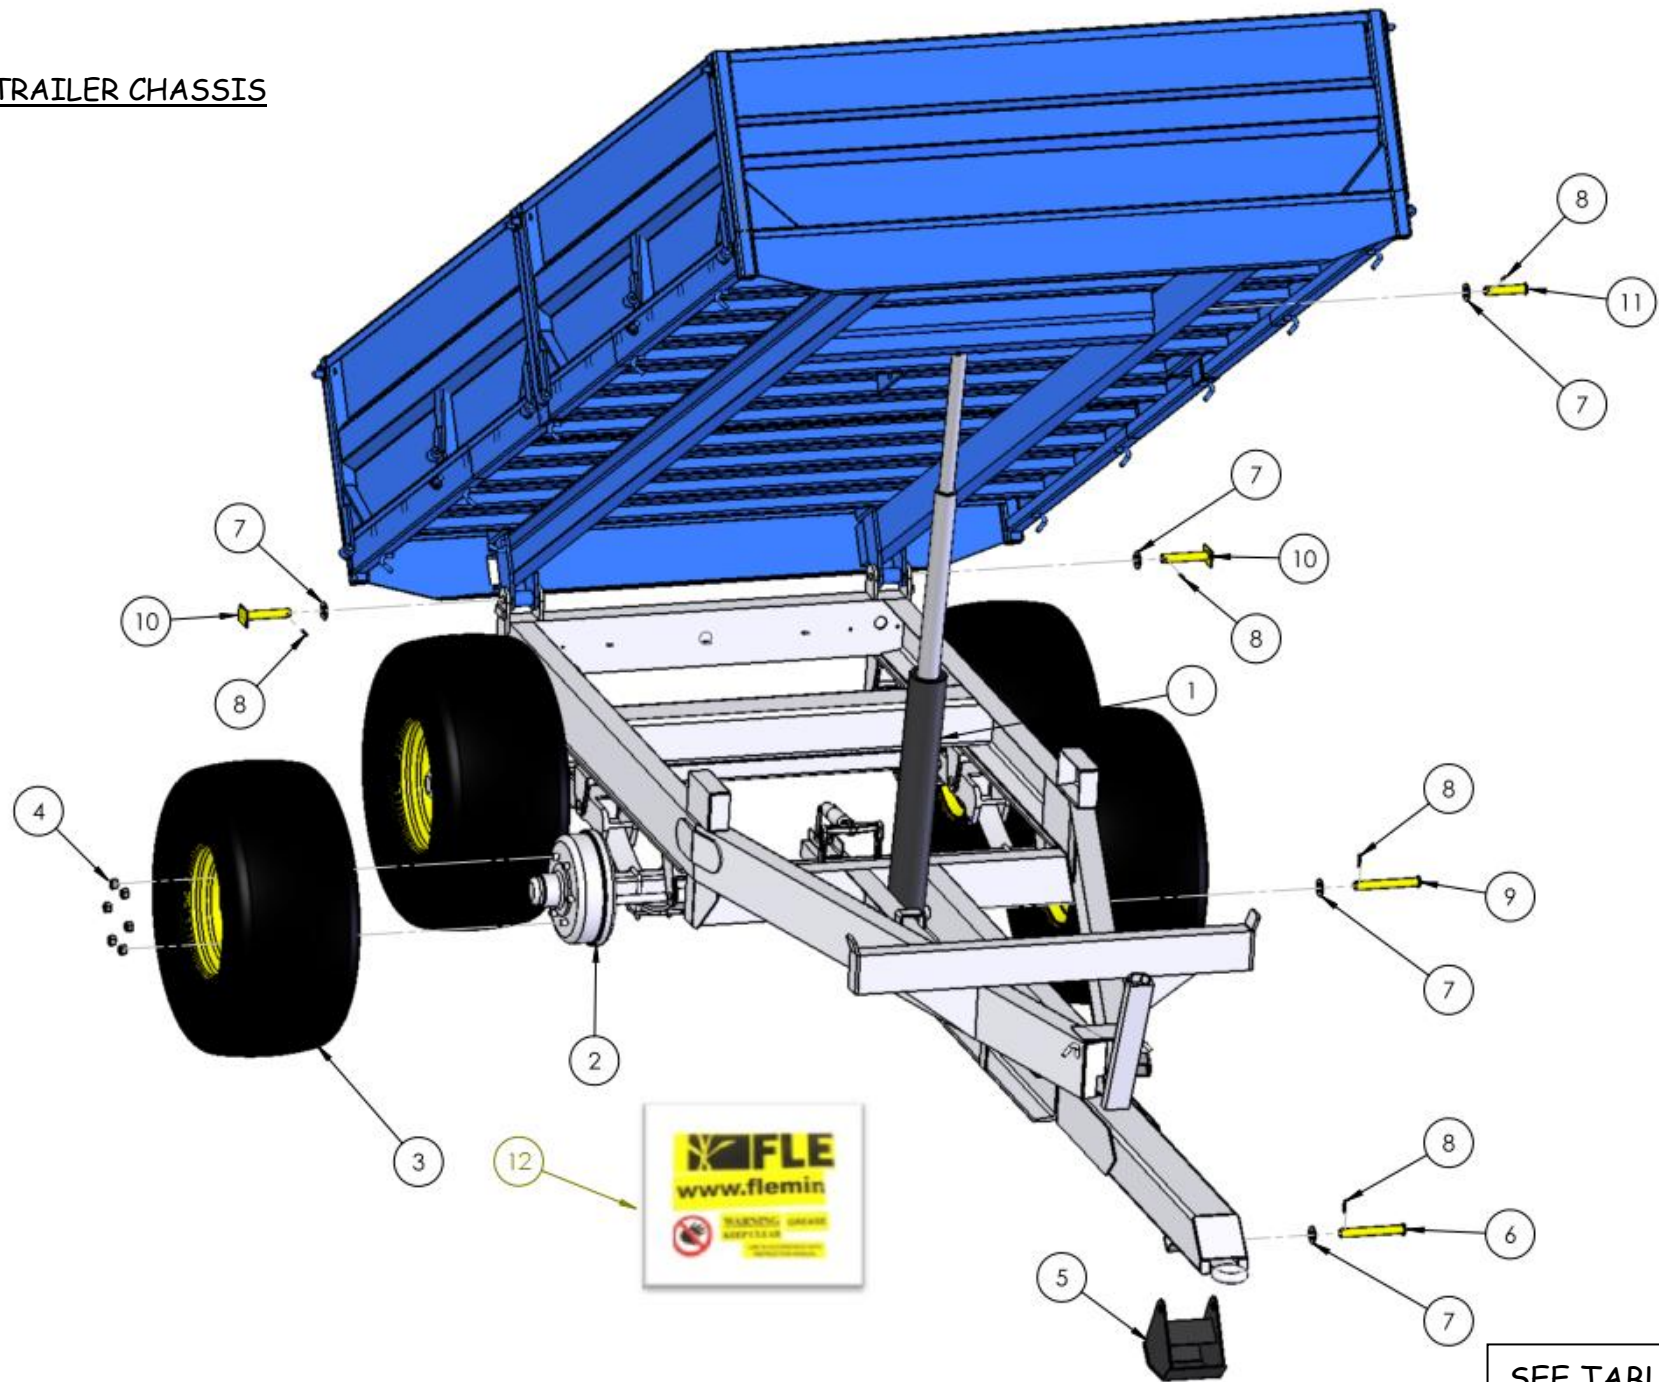

TR8 TRAILER PARTS LIST

TR8 TRAILER CHASSIS

SEE TABLE NO: 001

TABLE NO: 001 TR8 TRAILER CHASSIS ASSEMBLY			
ITEM NO	DESCRIPTION	TR8	
		CODE	QTY
1	3 STAGE HYDRAULIC LIFT RAM	ZHYD34	1
2	BRAKED AXLE	ZGPP120	2
2	UN-BRAKED AXLE (Used on early trailers)	ZGPP175	1
3	12.5/80/15 6 STUD WHEEL	ZGPP20	4
3	400/60/15.5 6 STUD WHEEL (OPTIONAL)	ZGPP71	4
4	WHEEL NUT	AX-181.5	24
5	TRAILER SHOE	P001.424	1
6	TRAILER SHOE PIN	ZMAC73	1
7	1" ZINC WASHER	ZFAS49	5
8	M6X40 ROLL PIN	ZFAS30	5
9	BOTTOM RAM PIN	ZMAC73	1
10	PIVOT PIN	ZMAC76	2
11	TOP RAM PIN	ZGPP95	1
12	COMPLETE STICKER KIT	P001.548	1

TR8 TRAILER SIDES

SEE TABLE NO: 002

TABLE NO: 002 TR8 TRAILER SIDES

ITEM NO	DESCRIPTION	TR8	
		CODE	QTY
1	TR8 TRAILER REAR DOOR	P001.425	1
2	TR8 TRAILER LEFT HAND POST	P001.426	1
3	TR8 TRAILER RIGHT HAND POST	P001.427	1
4	TR8 TRAILER SIDE	P001.428	4
5	TR8 CENTRE POST	P001.429	2
6	TR8 HEADBOARD	P001.430	1

TR8 TRAILER SIDES (OLD MODEL)

SEE TABLE NO: 003

TABLE NO: 003 TR8 TRAILER SIDES (OLD MODEL)			
ITEM NO	DESCRIPTION	TR8	
		CODE	QTY
1	TR8 TRAILER REAR DOOR	P001.431	1
2	TR8 TRAILER LEFT HAND POST	P001.432	1
3	TR8 TRAILER RIGHT HAND POST	P001.433	1
4	TR8 TRAILER SIDE	P001.428	4
5	TR8 CENTRE POST	P001.429	2
6	TR8 HEADBOARD	P001.430	1

TR8 TRAILER GRAINSIDES (SINGLE DOOR VERSION)

SEE TABLE NO: 004

TABLE NO: 004 TR8 TRAILER GRAINSIDES (SINGLE DOOR VERSION)			
ITEM NO	DESCRIPTION	TR8	
		CODE	QTY
1	TR8 HEADBOARD (GRAINSIDE EXTENSION)	P001.434	1
2	TR8 TRAILER SIDE (GRAINSIDE EXTENSION)	P001.435	4
3	TR8 CENTRE POST (GRAINSIDE EXTENSION)	P001.436	2
4	TR8 TRAILER REAR DOOR (GRAINSIDE EXTENSION)	P001.437	4
5	TR8 TRAILER LEFT HAND POST (GRAINSIDE EXTENSION)	P001.438	1
6	TR8 TRAILER RIGHT HAND POST (GRAINSIDE EXTENSION)	P001.439	1
7	TR8 TRAILER STAY BAR	P001.440	1