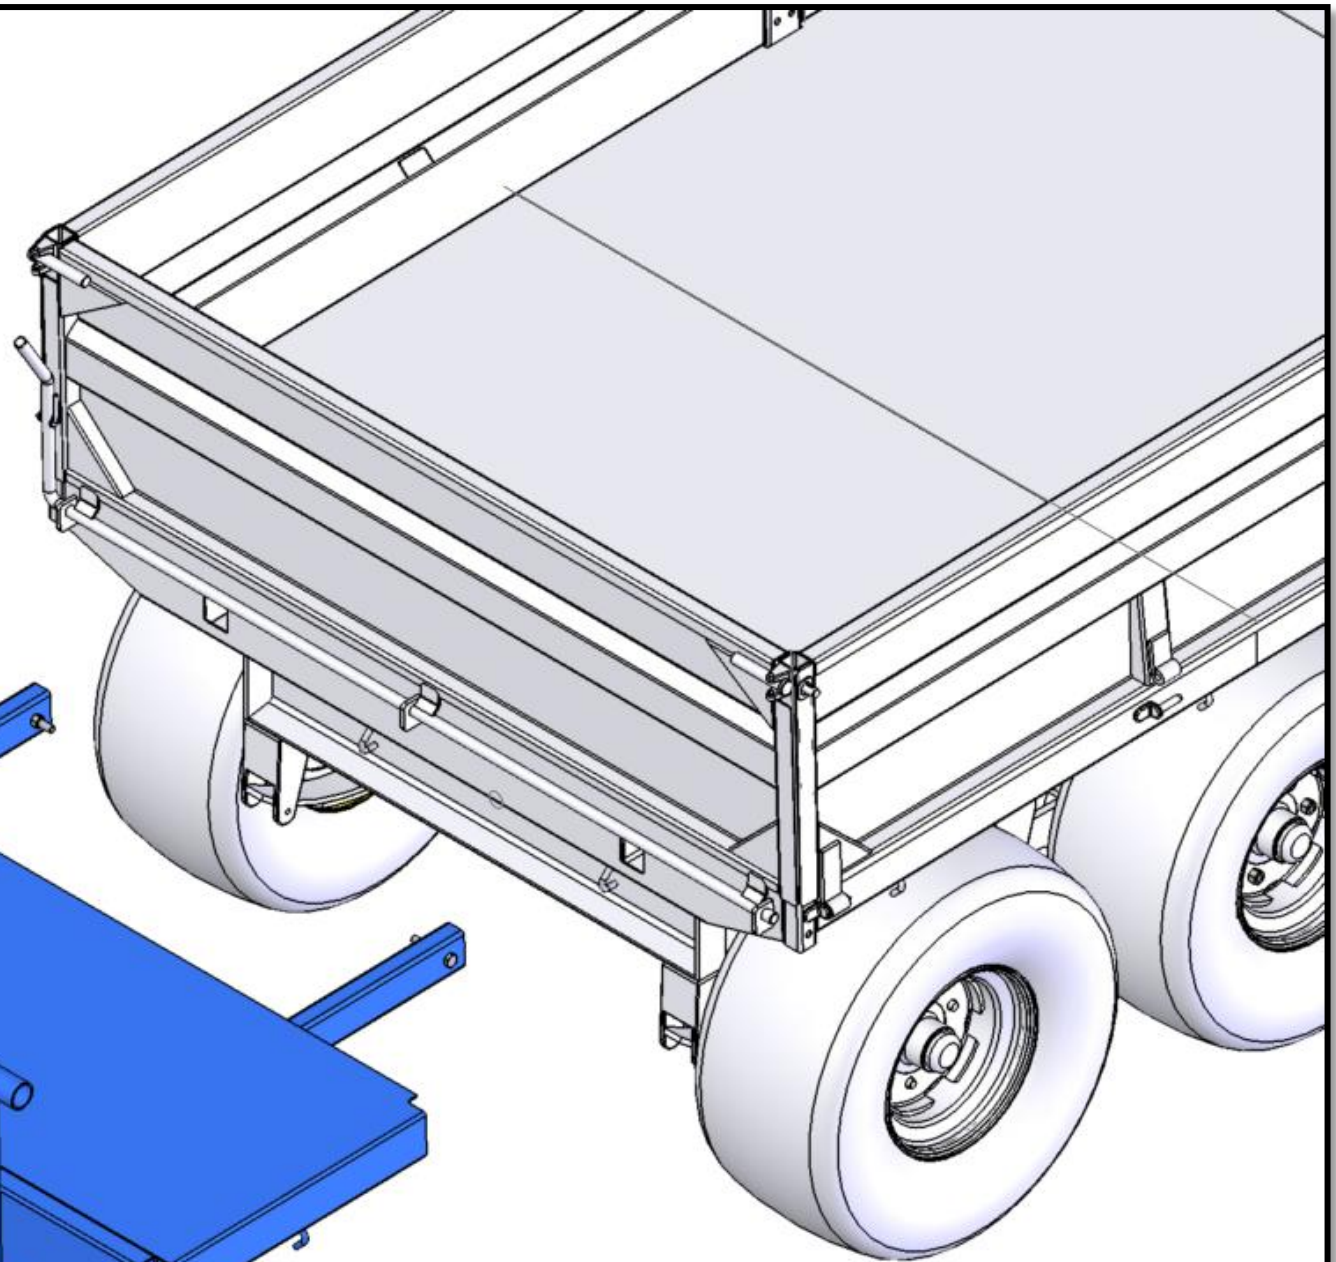

TABLE NO: 006 TR8 TRAILER BODY FITTINGS			
ITEM NO	DESCRIPTION	TR8	
		CODE	QTY
1	PIN & CHAIN	ZGPP156	2
2	TRAILER HINGE LUG 1"	ZGPP155	2
3	TAILGATE FORKLET 1"	ZGPP152	2
4	CATCH BOX 1"	ZGPP167	1
5	Catch Box Pin c/w Chain	ZGPP149	1
6	TRIP MECHANISM ROD	P001.445	1
7	PIN & CHAIN	ZGPP147	8
8	SLOTTED PEG	ZGPP148	8
9	150X50X3.5 PLASTIC CAP	ZGPP210	4
10	5/8" GUDGEON HINGE	ZGPP146	8
11	5/8" GUDGEON PIN	ZGPP145	8
12	50X50X5 PLASTIC CAP	ZGPP157	4

TR8 TRAILER BALE EXTENSION

1 = PART NO. TR8E