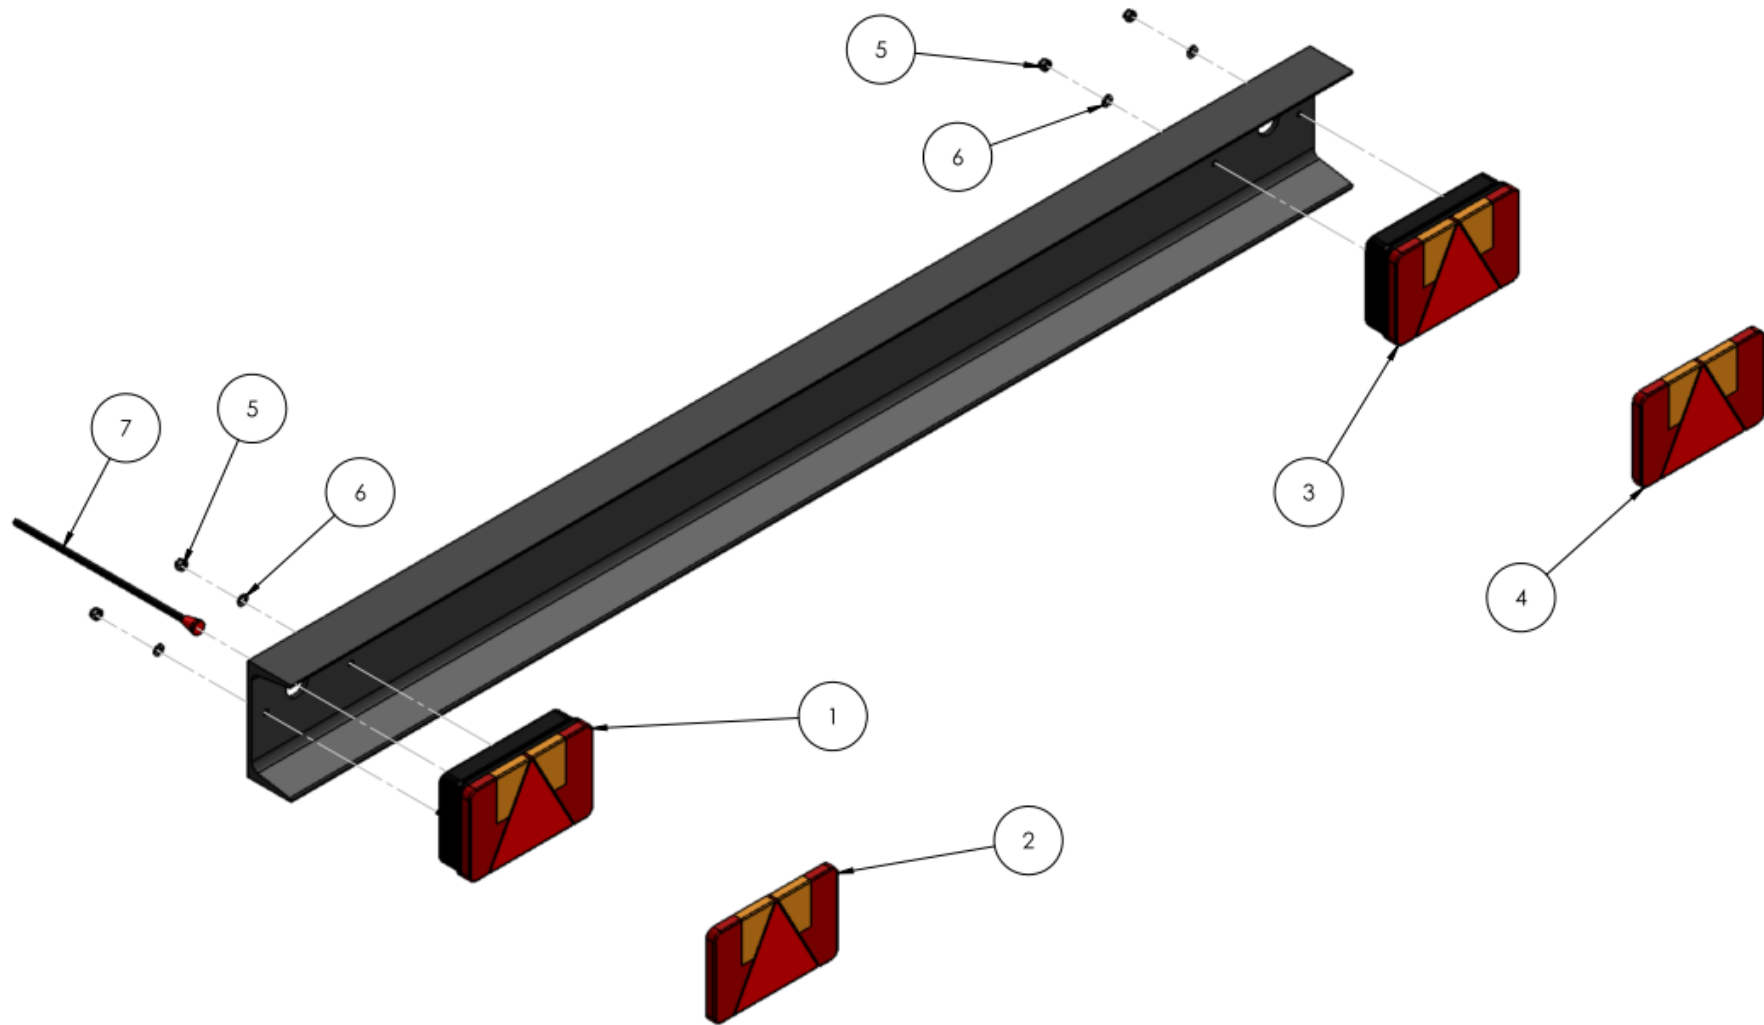

TR8 TRAILER BALE EXTENSION

1 = PART NO. TR8E

TR8 TRAILER BALE EXTENSION ASSEMBLY

SEE TABLE NO: 007

TABLE NO: 007 TR8 TRAILER BALE EXTENSION ASSEMBLY

ITEM NO	DESCRIPTION	TR8	
		CODE	QTY
1	BALE EXTENSION GUARD	P001.442	1
2	M12X40 SETSCREWS ZP	ZFAS51	4
3	M12 WASHERS ZP	ZFAS45	4
4	M12 NYLOCK NUTS ZP	ZFAS22	4
5	M16X45 SETSCREWS ZP	ZFAS11	2
6	M16 NYLOCK NUTS	ZFAS23	2

TRAILER GRAIN CHUTE PART No. TRGC

1 = PART NO: TRGC

TR8 TRAILER TAIL LIGHT ASSEMBLY

SEE TABLE NO: 008

TABLE NO: 008 TR8 TRAILER TAIL LIGHT ASSEMBLY			
ITEM NO	DESCRIPTION	TR8	
		CODE	QTY
1	LEFT HAND TAIL LIGHT	ZGPP180	1
2	LEFT HAND TAIL LIGHT LENSE	LCTR8L	1
3	RIGHT HAND TAIL LIGHT	ZGPP181	1
4	RIGHT HAND TAIL LIGHT LENSE	LCTR8R	1
5	M5 NYLOCK NUT	ZFAS114	4
6	M5 WASHER ZP	ZFAS113	4
7	WIRING LOOM (RED CONNECTOR TO LHD TAIL LIGHT)	ZGPP179	1