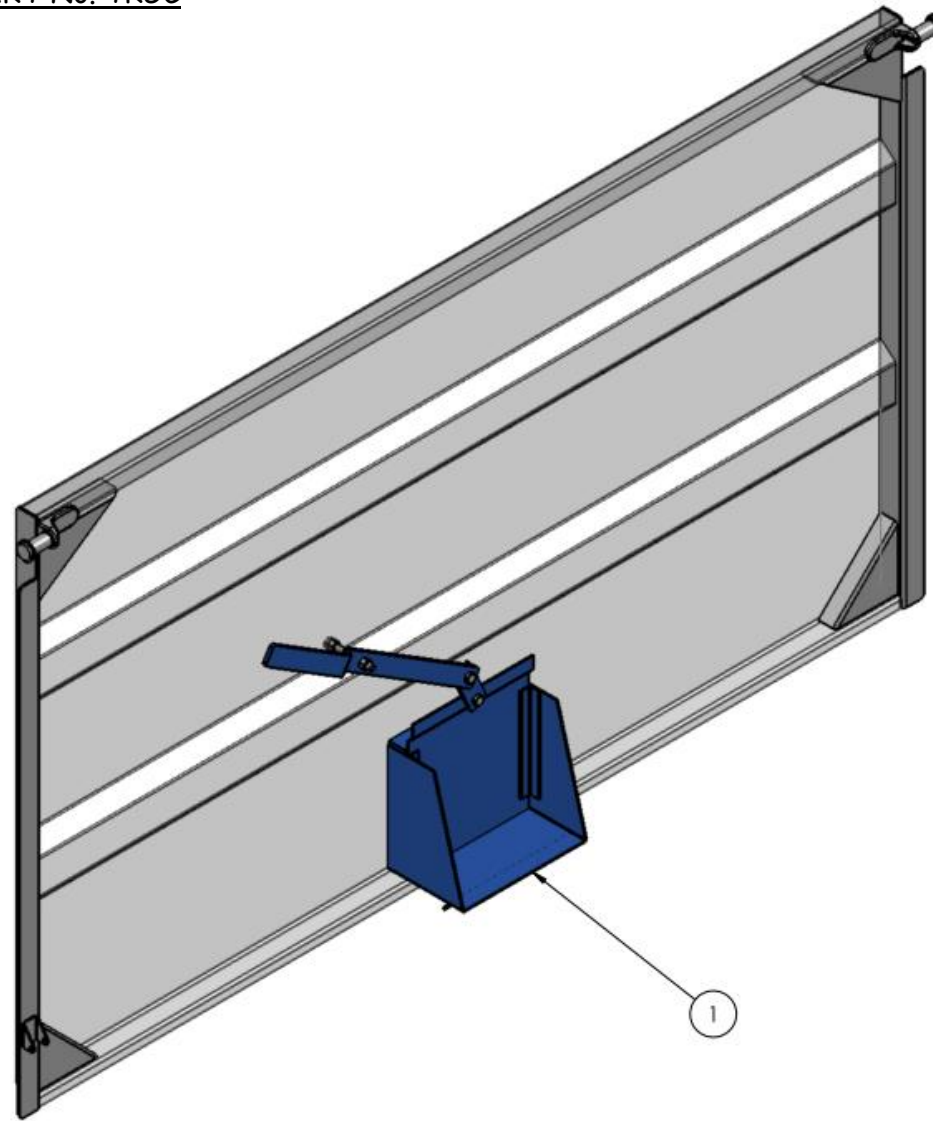

TABLE NO: 007 TR8 TRAILER BALE EXTENSION ASSEMBLY

ITEM NO	DESCRIPTION	TR8	
		CODE	QTY
1	BALE EXTENSION GUARD	P001.442	1
2	M12X40 SETSCREWS ZP	ZFAS51	4
3	M12 WASHERS ZP	ZFAS45	4
4	M12 NYLOCK NUTS ZP	ZFAS22	4
5	M16X45 SETSCREWS ZP	ZFAS11	2
6	M16 NYLOCK NUTS	ZFAS23	2

TRAILER GRAIN CHUTE PART No. TRGC

1 = PART NO: TRGC