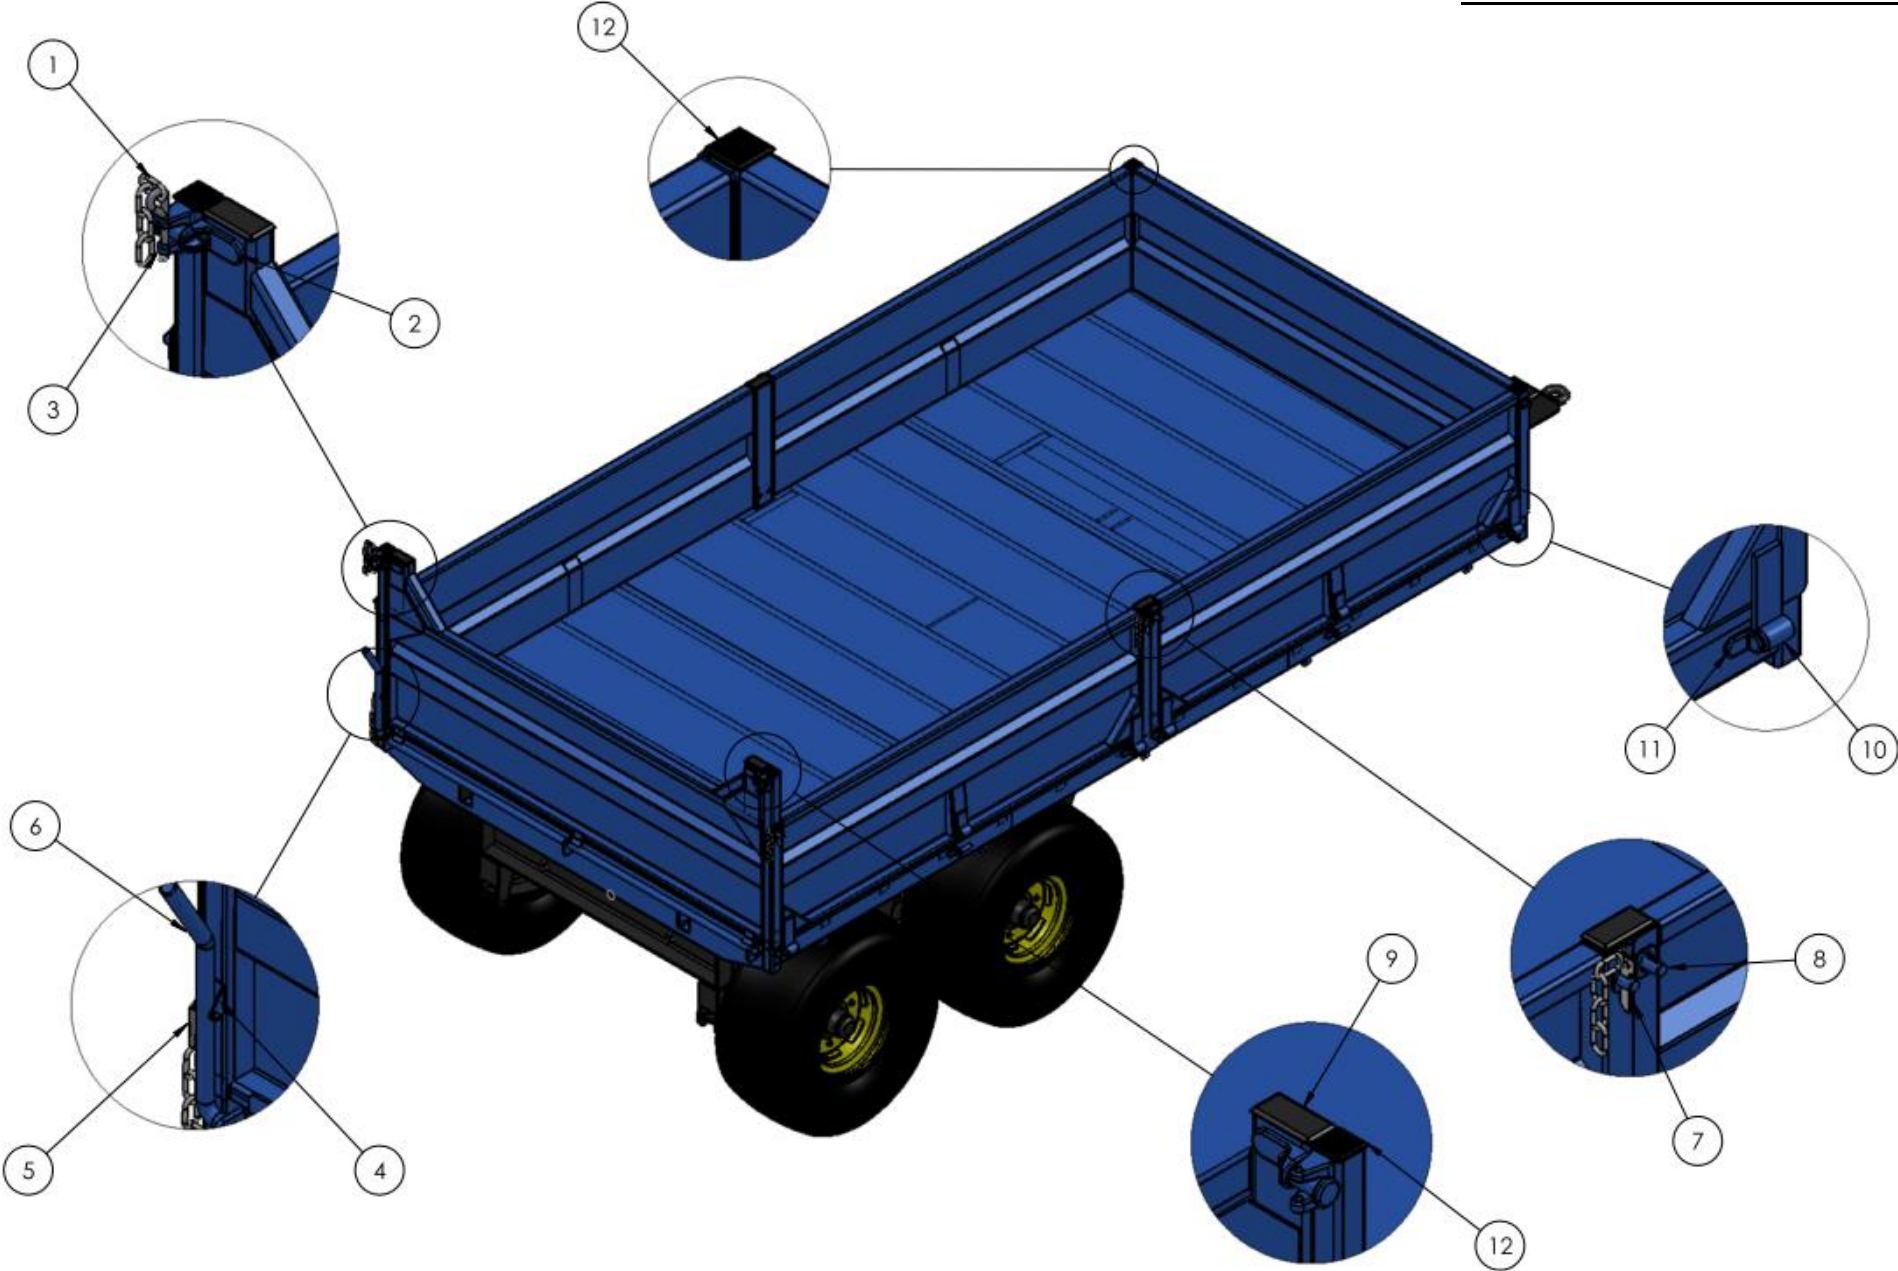

TR8 TRAILER GRAINSIDES (SINGLE DOOR VERSION)

SEE TABLE NO: 004

TABLE NO: 004 TR8 TRAILER GRAINSIDES (SINGLE DOOR VERSION)			
ITEM NO	DESCRIPTION	TR8	
		CODE	QTY
1	TR8 HEADBOARD (GRAINSIDE EXTENSION)	P001.434	1
2	TR8 TRAILER SIDE (GRAINSIDE EXTENSION)	P001.435	4
3	TR8 CENTRE POST (GRAINSIDE EXTENSION)	P001.436	2
4	TR8 TRAILER REAR DOOR (GRAINSIDE EXTENSION)	P001.437	4
5	TR8 TRAILER LEFT HAND POST (GRAINSIDE EXTENSION)	P001.438	1
6	TR8 TRAILER RIGHT HAND POST (GRAINSIDE EXTENSION)	P001.439	1
7	TR8 TRAILER STAY BAR	P001.440	1

TR8 TRAILER GRAINSIDES (OLD VERSION)

SEE TABLE NO: 005

TABLE NO: 005 TR8 TRAILER GRAINSIDES (OLD VERSION)

ITEM NO	DESCRIPTION	TR8	
		CODE	QTY
1	TR8 HEADBOARD (GRAINSIDE EXTENSION)	P001.434	1
2	TR8 TRAILER SIDE (GRAINSIDE EXTENSION)	P001.435	4
3	TR8 CENTRE POST (GRAINSIDE EXTENSION)	P001.436	2
4	TR8 TRAILER REAR DOOR (GRAINSIDE EXTENSION)	P001.441	4
5	TR8 TRAILER STAY BAR	P001.440	1

TR8 TRAILER BODY FITTINGS

SEE TABLE NO: 006

TABLE NO: 006 TR8 TRAILER BODY FITTINGS			
ITEM NO	DESCRIPTION	TR8	
		CODE	QTY
1	PIN & CHAIN	ZGPP156	2
2	TRAILER HINGE LUG 1"	ZGPP155	2
3	TAILGATE FORKLET 1"	ZGPP152	2
4	CATCH BOX 1"	ZGPP167	1
5	Catch Box Pin c/w Chain	ZGPP149	1
6	TRIP MECHANISM ROD	P001.445	1
7	PIN & CHAIN	ZGPP147	8
8	SLOTTED PEG	ZGPP148	8
9	150X50X3.5 PLASTIC CAP	ZGPP210	4
10	5/8" GUDGEON HINGE	ZGPP146	8
11	5/8" GUDGEON PIN	ZGPP145	8
12	50X50X5 PLASTIC CAP	ZGPP157	4