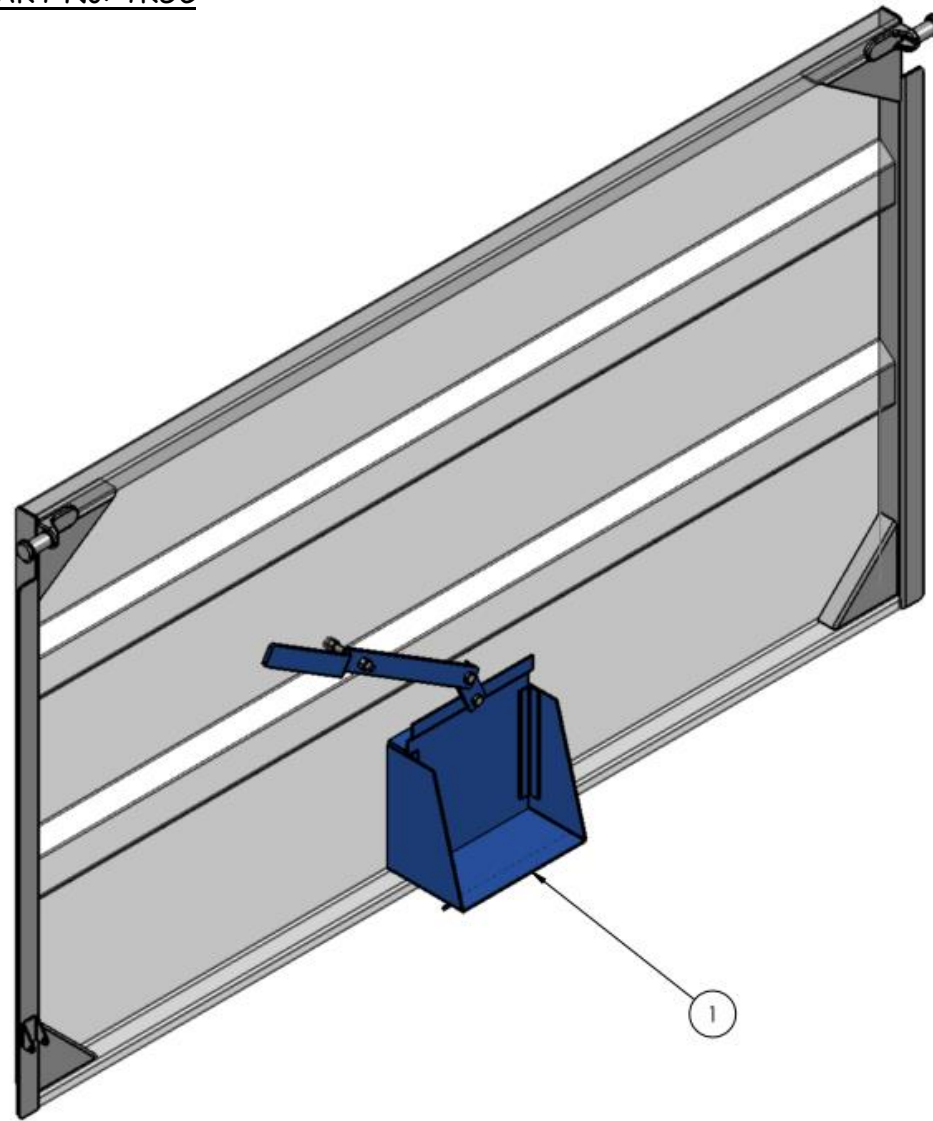

TABLE NO: 006 TR4 & TR6 TRAILER BODY FITTINGS

ITEM NO	DESCRIPTION	TR4		TR6	
		CODE	QTY	CODE	QTY
1	PIN & CHAIN	ZGPP156	2	ZGPP156	2
2	TRAILER HINGE LUG 1"	ZGPP155	2	ZGPP155	2
3	TAILGATE FORKLET 1"	ZGPP152	2	ZGPP152	2
4	CATCH BOX 3/4"	ZGPP154	2	ZGPP154	2
5	Catch Box Pin c/w Chain	ZGPP149	2	ZGPP149	2
6	TRIP MECHANISM ROD	P001.420	1	P001.421	1
7	PIN & CHAIN	ZGPP147	4	ZGPP147	4
8	SLOTTED PEG	ZGPP148	4	ZGPP148	4
9	5/8" GUDGEON PIN	ZGPP145	4	ZGPP145	4
10	5/8" GUDGEON HINGE	ZGPP146	4	ZGPP146	4
11	50X50X5 PLASTIC CAP	ZGPP157	4	ZGPP157	4

TRAILER GRAIN CHUTE PART No: TRGC

1: PART NO: TRGC