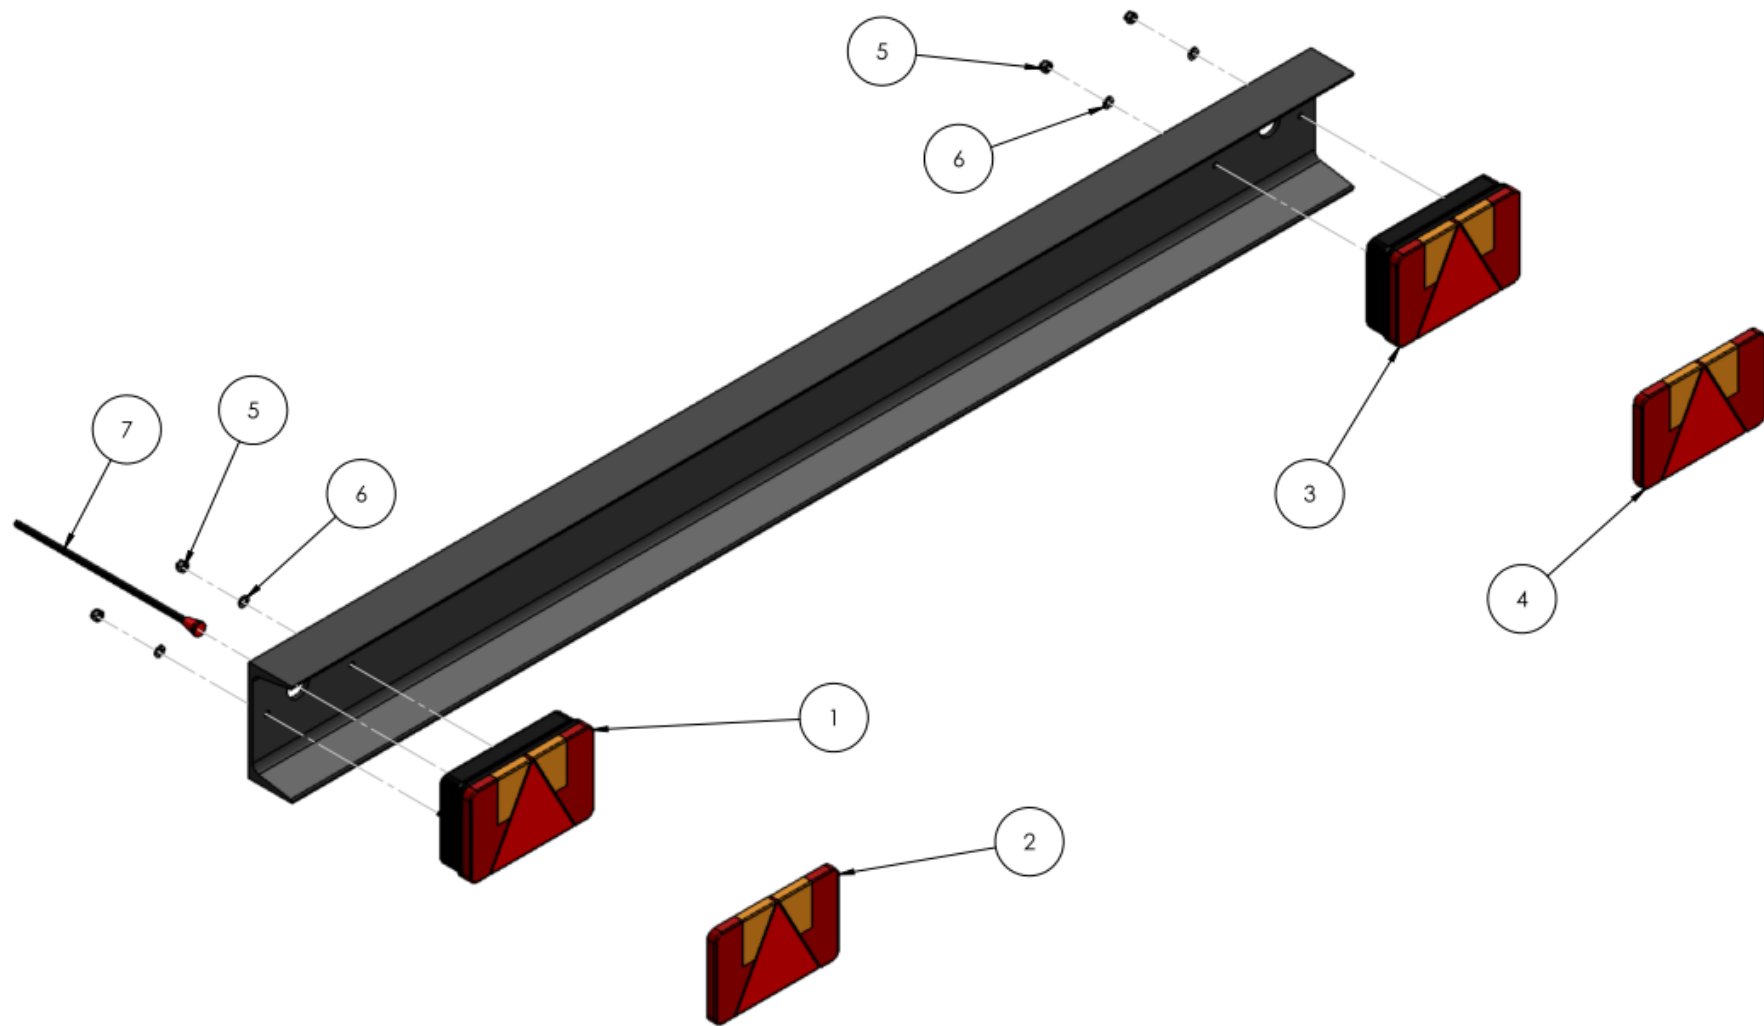

TR4 & TR6 TRAILER BODY FITTINGS

SEE TABLE NO: 006

**TABLE NO: 006 TR4 & TR6 TRAILER BODY FITTINGS**

ITEM NO	DESCRIPTION	TR4		TR6	
		CODE	QTY	CODE	QTY
1	PIN & CHAIN	ZGPP156	2	ZGPP156	2
2	TRAILER HINGE LUG 1"	ZGPP155	2	ZGPP155	2
3	TAILGATE FORKLET 1"	ZGPP152	2	ZGPP152	2
4	CATCH BOX 3/4"	ZGPP154	2	ZGPP154	2
5	Catch Box Pin c/w Chain	ZGPP149	2	ZGPP149	2
6	TRIP MECHANISM ROD	P001.420	1	P001.421	1
7	PIN & CHAIN	ZGPP147	4	ZGPP147	4
8	SLOTTED PEG	ZGPP148	4	ZGPP148	4
9	5/8" GUDGEON PIN	ZGPP145	4	ZGPP145	4
10	5/8" GUDGEON HINGE	ZGPP146	4	ZGPP146	4
11	50X50X5 PLASTIC CAP	ZGPP157	4	ZGPP157	4

TRAILER GRAIN CHUTE PART No: TRGC

1: PART NO: TRGC

TR4 & TR6 TRAILER TAIL LIGHT ASSEMBLY

SEE TABLE NO: 007

**TABLE NO: 007 TR4 & TR6 TRAILER TAIL LIGHT ASSEMBLY**

ITEM NO	DESCRIPTION	TR4		TR6	
		CODE	QTY	CODE	QTY
1	LEFT HAND TAIL LIGHT	ZGPP180	1	ZGPP180	1
2	LEFT HAND TAIL LIGHT LENSE	LCTR8L	1	LCTR8L	1
3	RIGHT HAND TAIL LIGHT	ZGPP181	1	ZGPP181	1
4	RIGHT HAND TAIL LIGHT LENSE	LCTR8R	1	LCTR8R	1
5	M5 NYLOCK NUT	ZFAS114	4	ZFAS114	4
6	M5 WASHER ZP	ZFAS113	4	ZFAS113	4
7	WIRING LOOM (RED CONNECTOR TO LHD TAIL LIGHT)	ZGPP188	1	ZGPP179	1