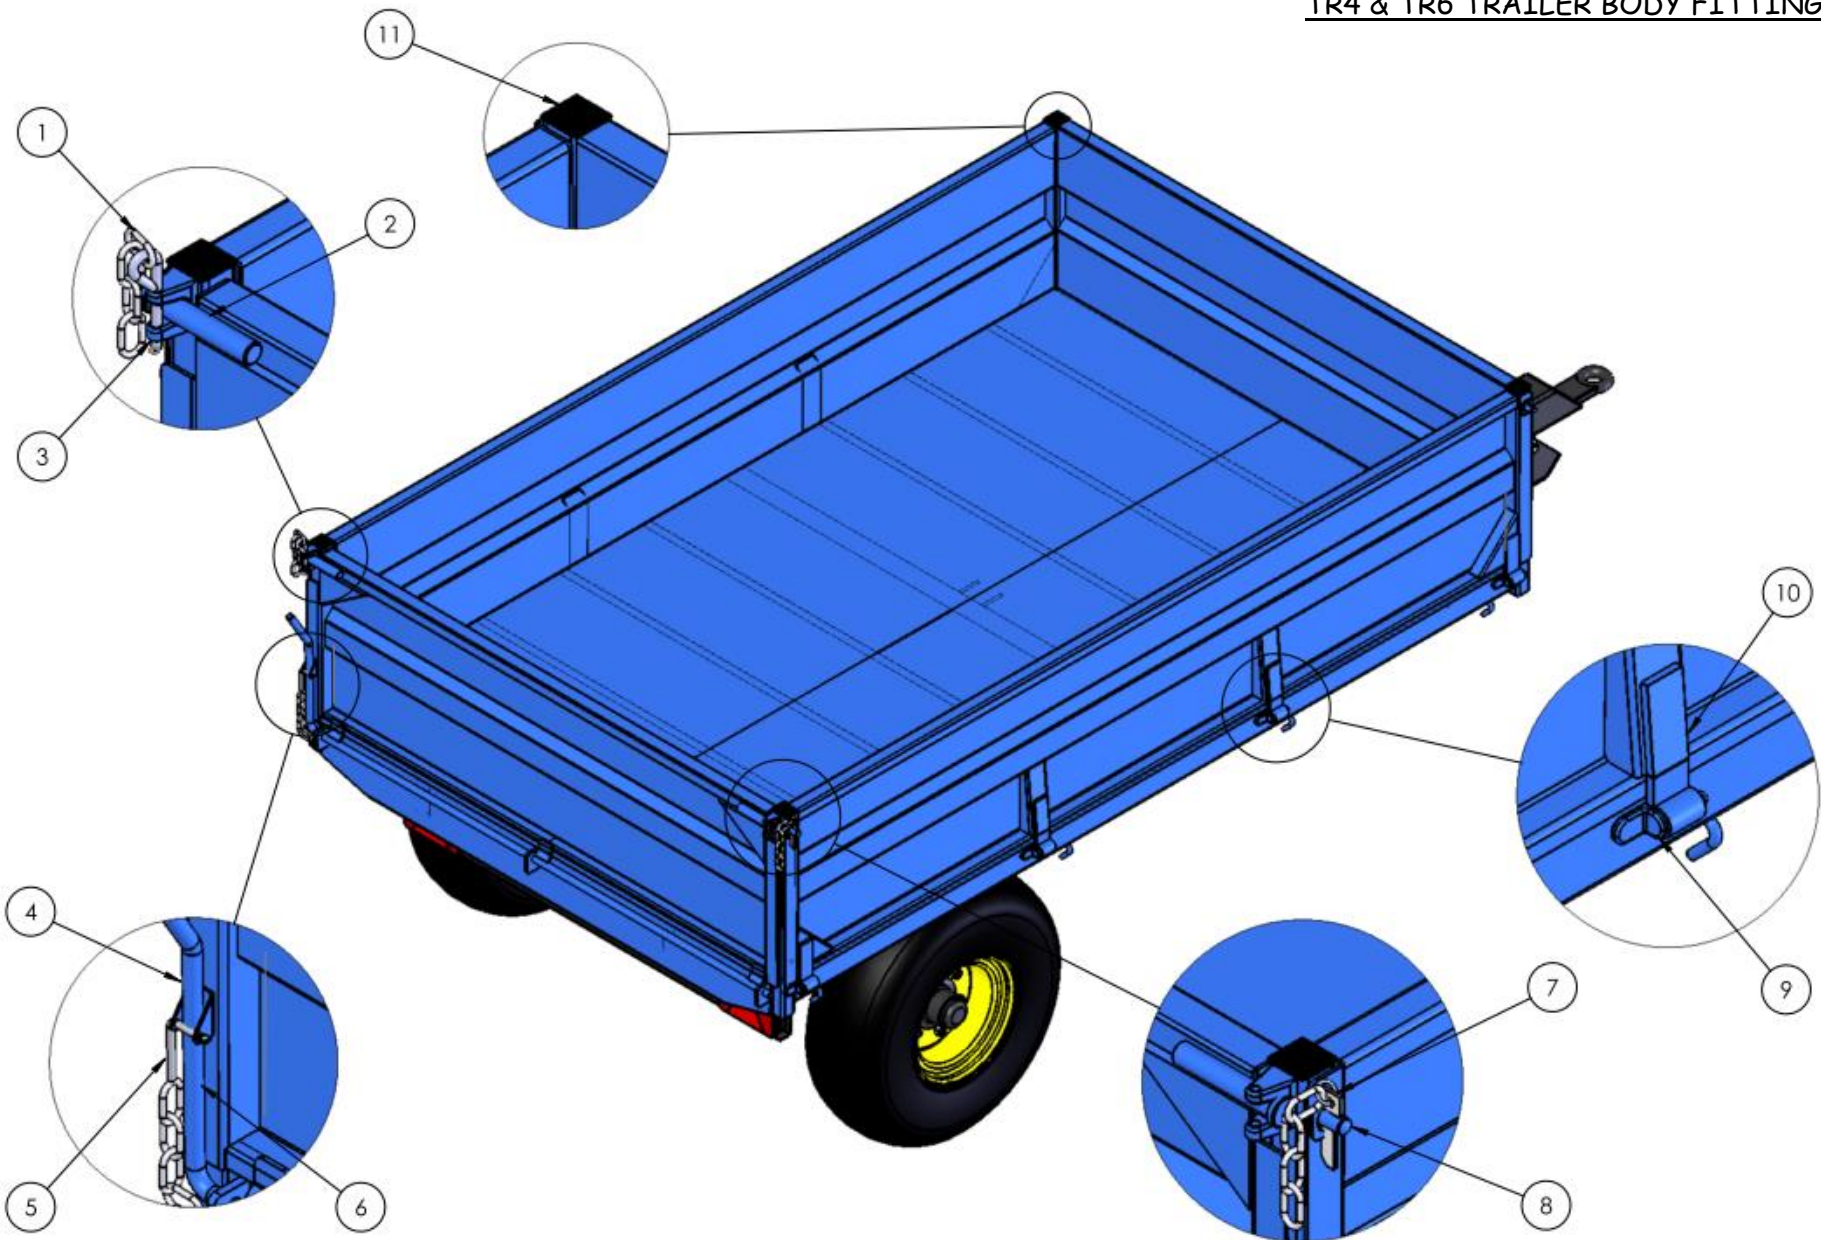

TR4 & TR6 TRAILER BODY FITTINGS

SEE TABLE NO: 006

**TABLE NO: 006 TR4 & TR6 TRAILER BODY FITTINGS**

ITEM NO	DESCRIPTION	TR4		TR6	
		CODE	QTY	CODE	QTY
1	PIN & CHAIN	ZGPP156	2	ZGPP156	2
2	TRAILER HINGE LUG 1"	ZGPP155	2	ZGPP155	2
3	TAILGATE FORKLET 1"	ZGPP152	2	ZGPP152	2
4	CATCH BOX 3/4"	ZGPP154	2	ZGPP154	2
5	Catch Box Pin c/w Chain	ZGPP149	2	ZGPP149	2
6	TRIP MECHANISM ROD	P001.420	1	P001.421	1
7	PIN & CHAIN	ZGPP147	4	ZGPP147	4
8	SLOTTED PEG	ZGPP148	4	ZGPP148	4
9	5/8" GUDGEON PIN	ZGPP145	4	ZGPP145	4
10	5/8" GUDGEON HINGE	ZGPP146	4	ZGPP146	4
11	50X50X5 PLASTIC CAP	ZGPP157	4	ZGPP157	4