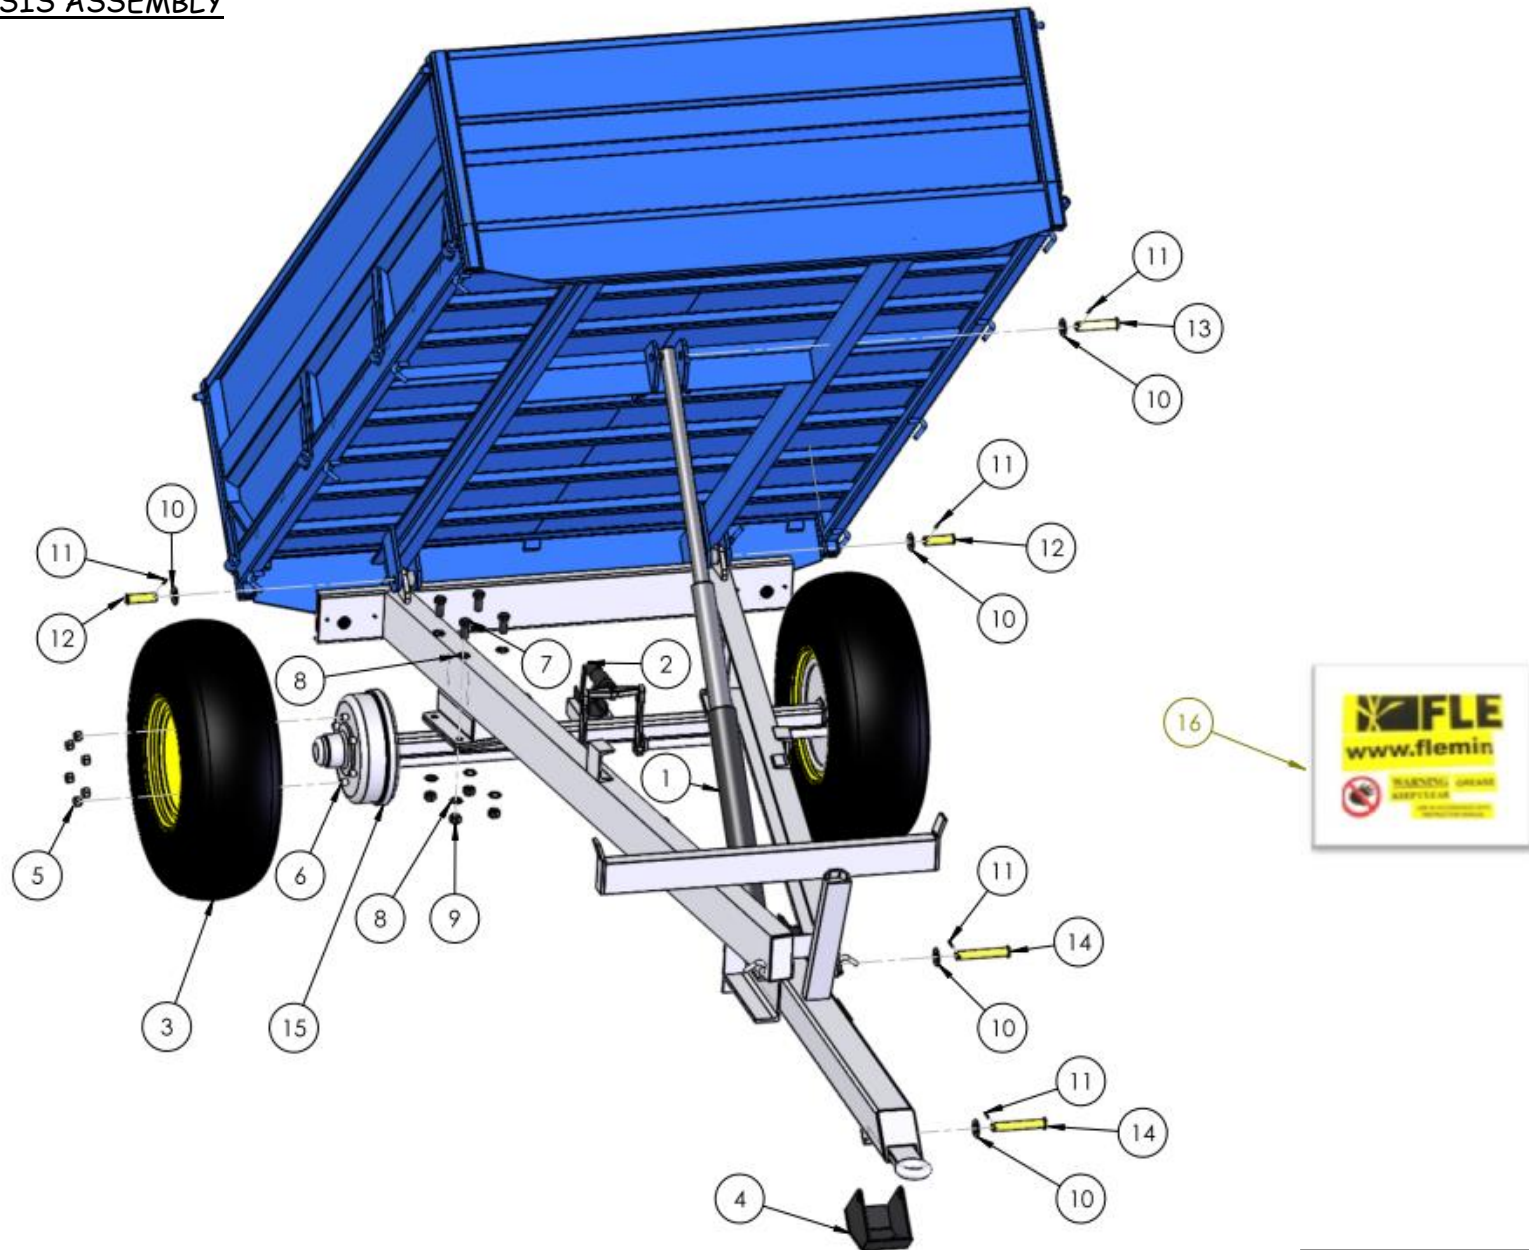

# TR4 & TR6 SPARE PARTS LIST

TR4 & TR6 CHASSIS ASSEMBLY

SEE TABLE NO: 001

**TABLE NO: 001 TR4 & TR6 TRAILER CHASSIS ASSEMBLY**

ITEM NO	DESCRIPTION	TR4		TR6	
		CODE	QTY	CODE	QTY
1	2 STAGE HYDRAULIC CYLINDER	ZHYD20	1	ZHYD20	1
2	BRAKE CYLINDER	ZGPP124	1	ZGPP124	1
3	WHEELS (STANDARD SIZE) 10/75-15.3	ZGPP68	2		
3	WHEELS (STANDARD SIZE) 12.5/80-15.3			ZGPP20	2
3	WHEELS (OVERSIZE OPTIONAL) 11.5/80-15.3	ZGPP19	2		
3	WHEELS (OVERSIZE OPTIONAL) 400/16-15.5			ZGPP71	2
4	TRAILER SHOE	P001.384	1	P001.385	1
5	WHEEL NUT	AX-181.5	12	AX-181.5	12
6	WHEEL STUD	AX-18501.5	12	AX-18501.5	12
7	M20x45 SETSCREW ZP	ZFAS12	8	ZFAS12	8
8	M20 WASHER ZP	ZFAS39	16	ZFAS39	16
9	M20 NYLOCK NUT	ZFAS24	8	ZFAS24	8
10	1" WASHER ZP	ZFAS49	5	ZFAS49	5
11	M6x40 ROLL PIN	ZFAS30	5	ZFAS30	5
12	PIN	ZGPP95	3	ZGPP95	3
13	PIN	ZGPP96	1	ZGPP96	1
14	PIN	ZMAC73	1	ZMAC73	1
15	AXLE COMPLETE	ZGPP141	1	ZGPP120	1
16	STICKER KIT	P001.546	1	P001.547	1

TR4 & TR6 TRAILER SIDES

SEE TABLE NO: 002

**TABLE NO: 002 TR4 & TR6 TRAILER SIDES**

ITEM NO	DESCRIPTION	TR4		TR6	
		CODE	QTY	CODE	QTY
1	TRAILER HEADBOARD	P001.386	1	P001.387	1
2	TRAILER SIDE	P001.388	2	P001.389	2
3	TRAILER REAR DOOR	P001.390	1	P001.391	1
4	TRAILER LEFT HAND POST	P001.392	1	P001.393	1
5	TRAILER RIGHT HAND POST	P001.394	1	P001.395	1

TR4 & TR6 TRAILER GRAINSIDES OLD VERSION

SEE TABLE NO: 003

**TABLE NO: 003 TR4 & TR6 TRAILER GRAIN SIDES OLD VERSION (TR4GS & TR6GS)**

ITEM NO	DESCRIPTION	TR4		TR6	
		CODE	QTY	CODE	QTY
1	TRAILER HEADBOARD (GRAINSIDE EXTENSION)	P001.396	1	P001.397	1
2	TRAILER SIDE (GRAINSIDE EXTENSION)	P001.398	2	P001.399	2
3	TRAILER REAR DOOR (GRAINSIDE EXTENSION)	P001.400	1	P001.401	1
4	STAY BAR (GRAINSIDE EXTENSION)	P001.402	1	P001.403	1