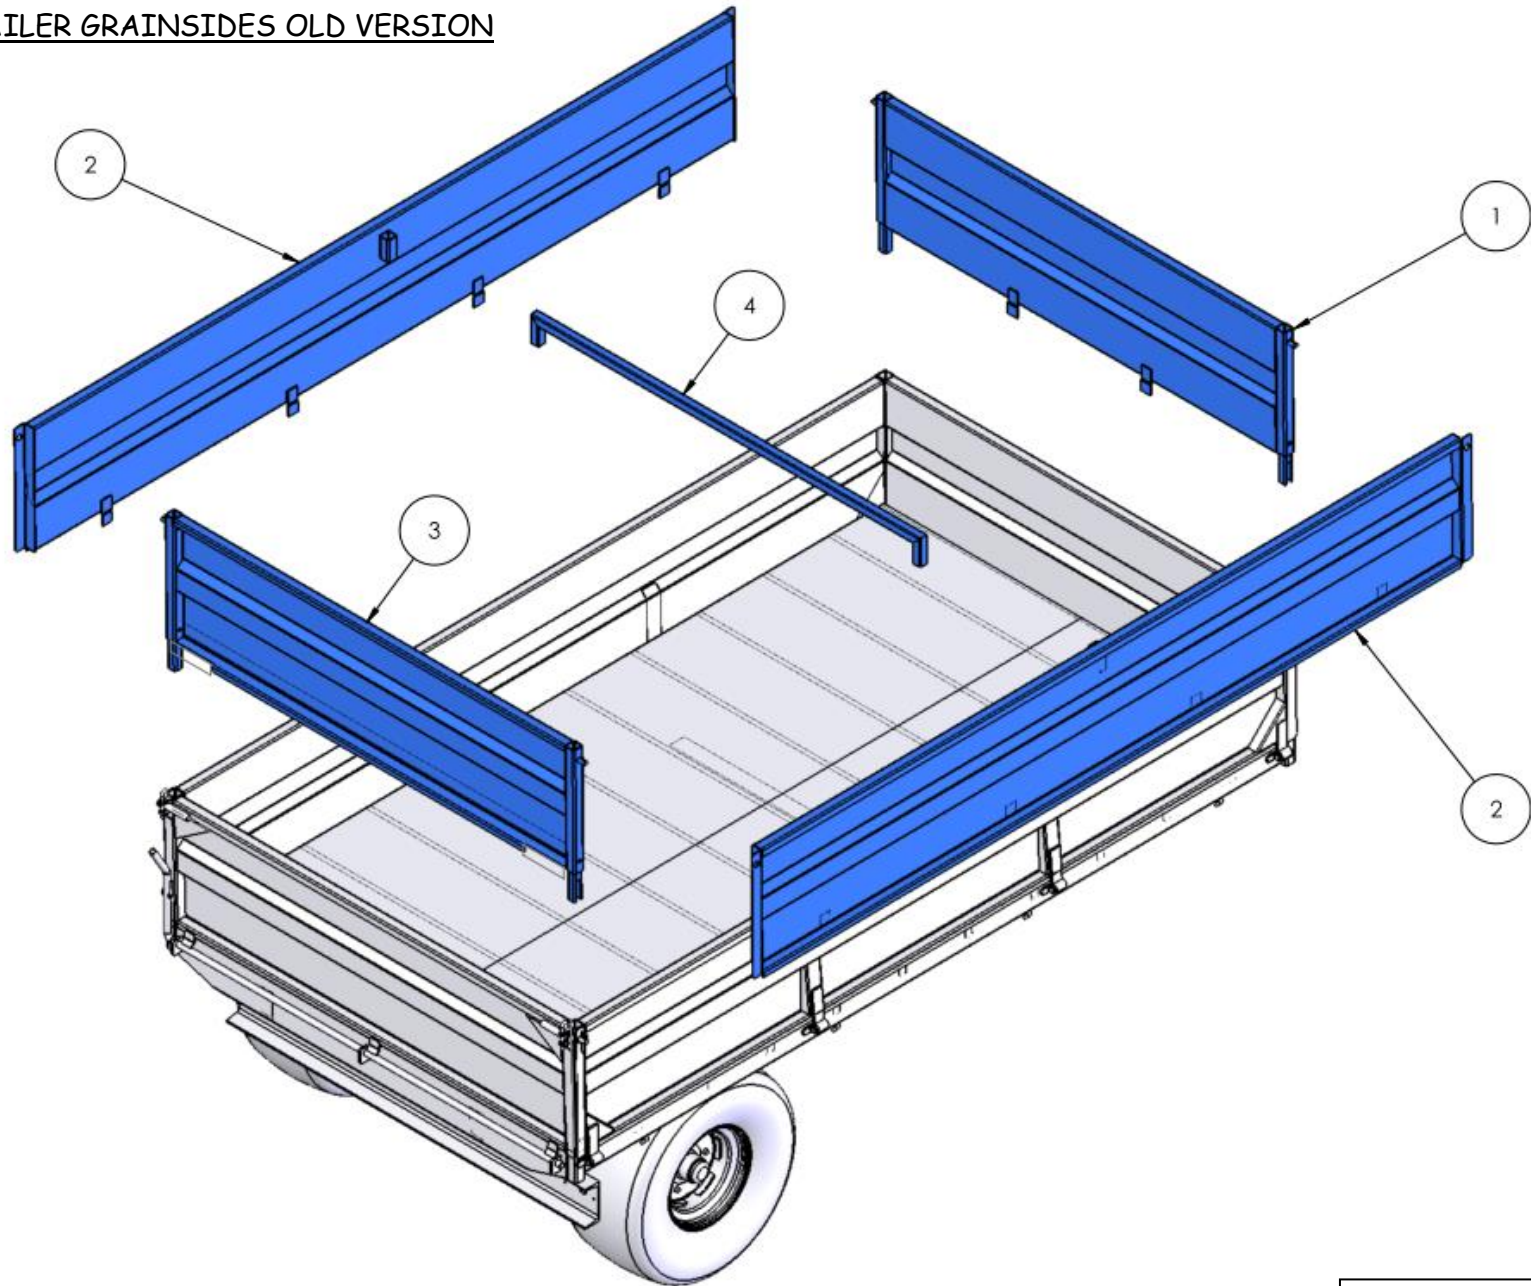

TR4 & TR6 TRAILER GRAINSIDES OLD VERSION

SEE TABLE NO: 003

TABLE NO: 003 TR4 & TR6 TRAILER GRAIN SIDES OLD VERSION (TR4GS & TR6GS)

ITEM NO	DESCRIPTION	TR4		TR6	
		CODE	QTY	CODE	QTY
1	TRAILER HEADBOARD (GRAINSIDE EXTENSION)	P001.396	1	P001.397	1
2	TRAILER SIDE (GRAINSIDE EXTENSION)	P001.398	2	P001.399	2
3	TRAILER REAR DOOR (GRAINSIDE EXTENSION)	P001.400	1	P001.401	1
4	STAY BAR (GRAINSIDE EXTENSION)	P001.402	1	P001.403	1