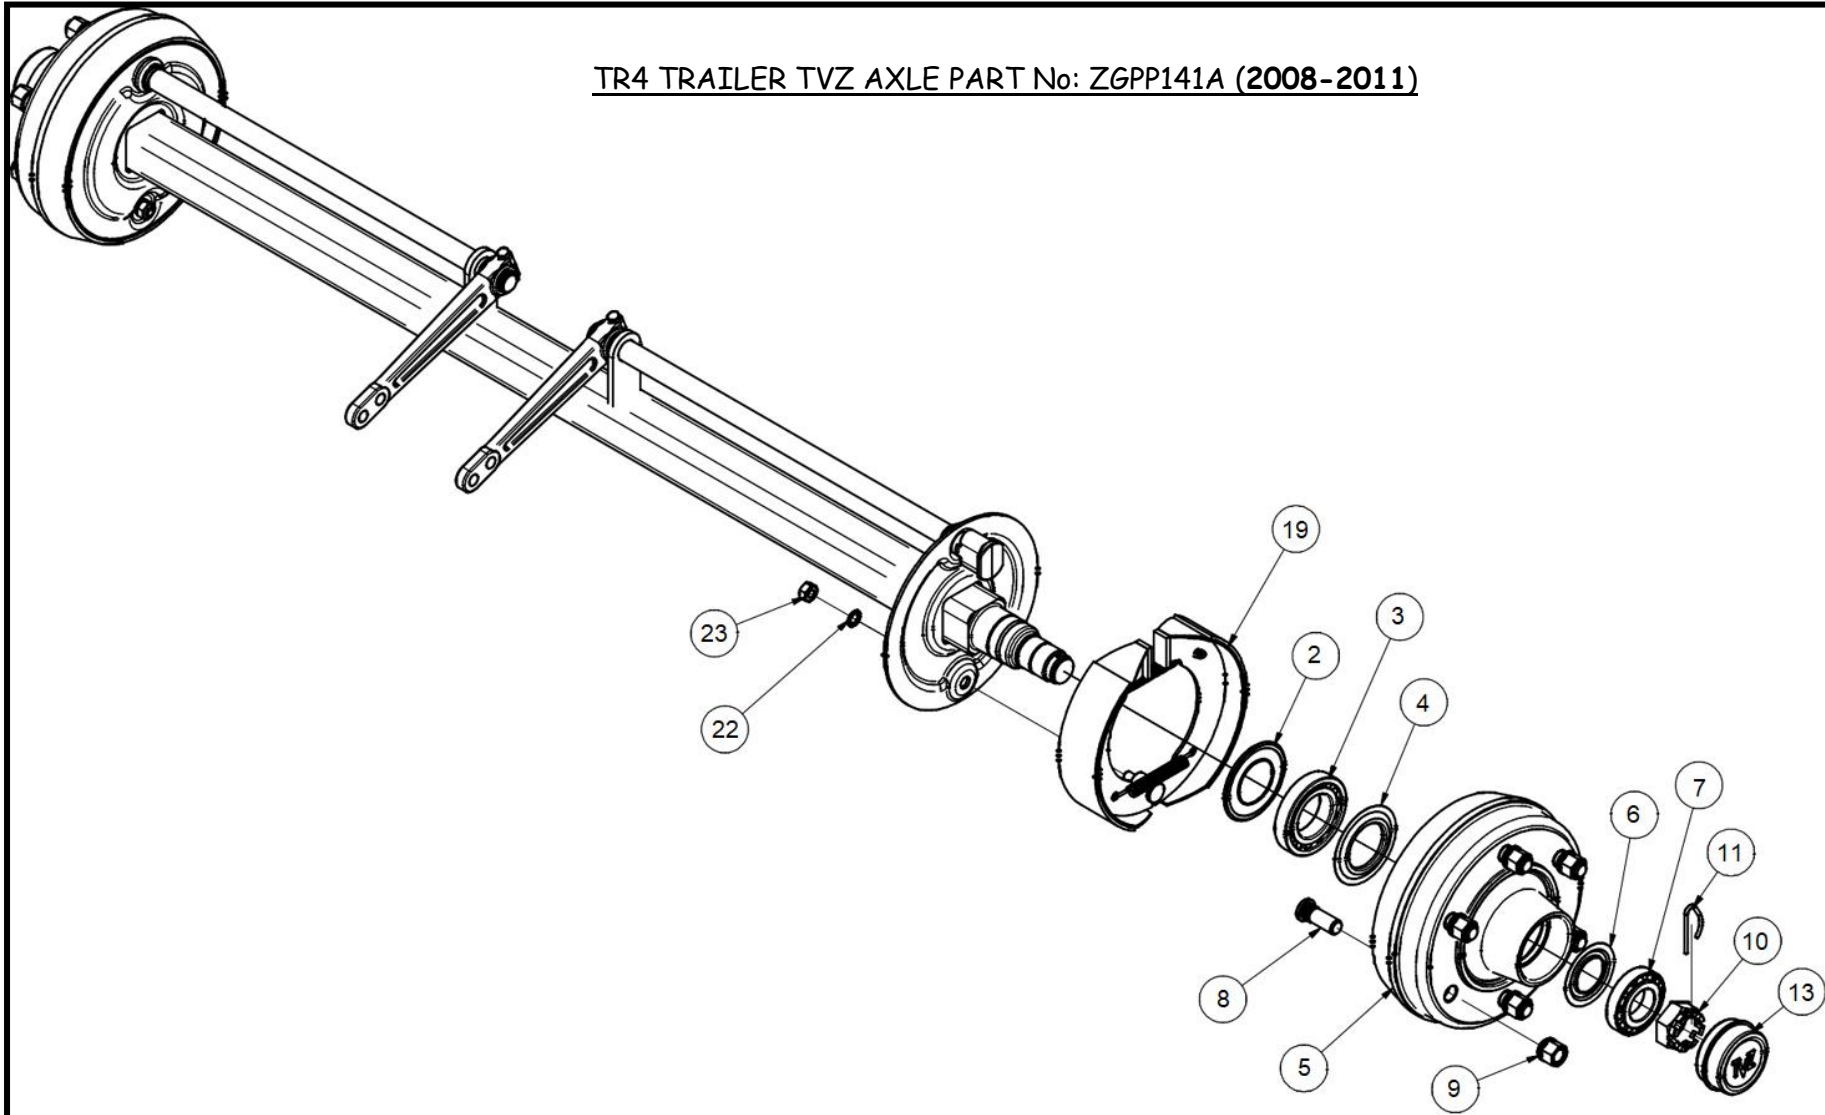

TR4 TRAILER TVZ AXLE PART No: ZGPP141A (2008-2011)

SEE TABLE NO: 011

TABLE NO: 011 TR4 TRAILER TVZ AXLE PART No: ZGPP141A (2008-2011)

ITEM NO	DESCRIPTION	TR4	
		CODE	QTY
2	DUST SHIELD	5411001	2
3	BEARING	59130211	2
4	SEAL	5511001	2
5	HUB	65L6LA03	2
6	SEAL	5510801	2
7	BEARING	59130208	2
8	AXLE STUD 18mmx1.5mm	AX-18501.5	12
9	AXLE NUT 18mmx1.5mm	AX-181.5	12
10	CROWN NUT M27X1.50	57539B1	2
11	SPRING PIN FOR NUT	58205	2
13	DUST CAP 80mm	56108009	2
15	BRAKE SHOE KIT	9FCA250Z60	2
19	SPRING WASHER	915RE12	2
20	NUT M12X1.75	97112C1	2