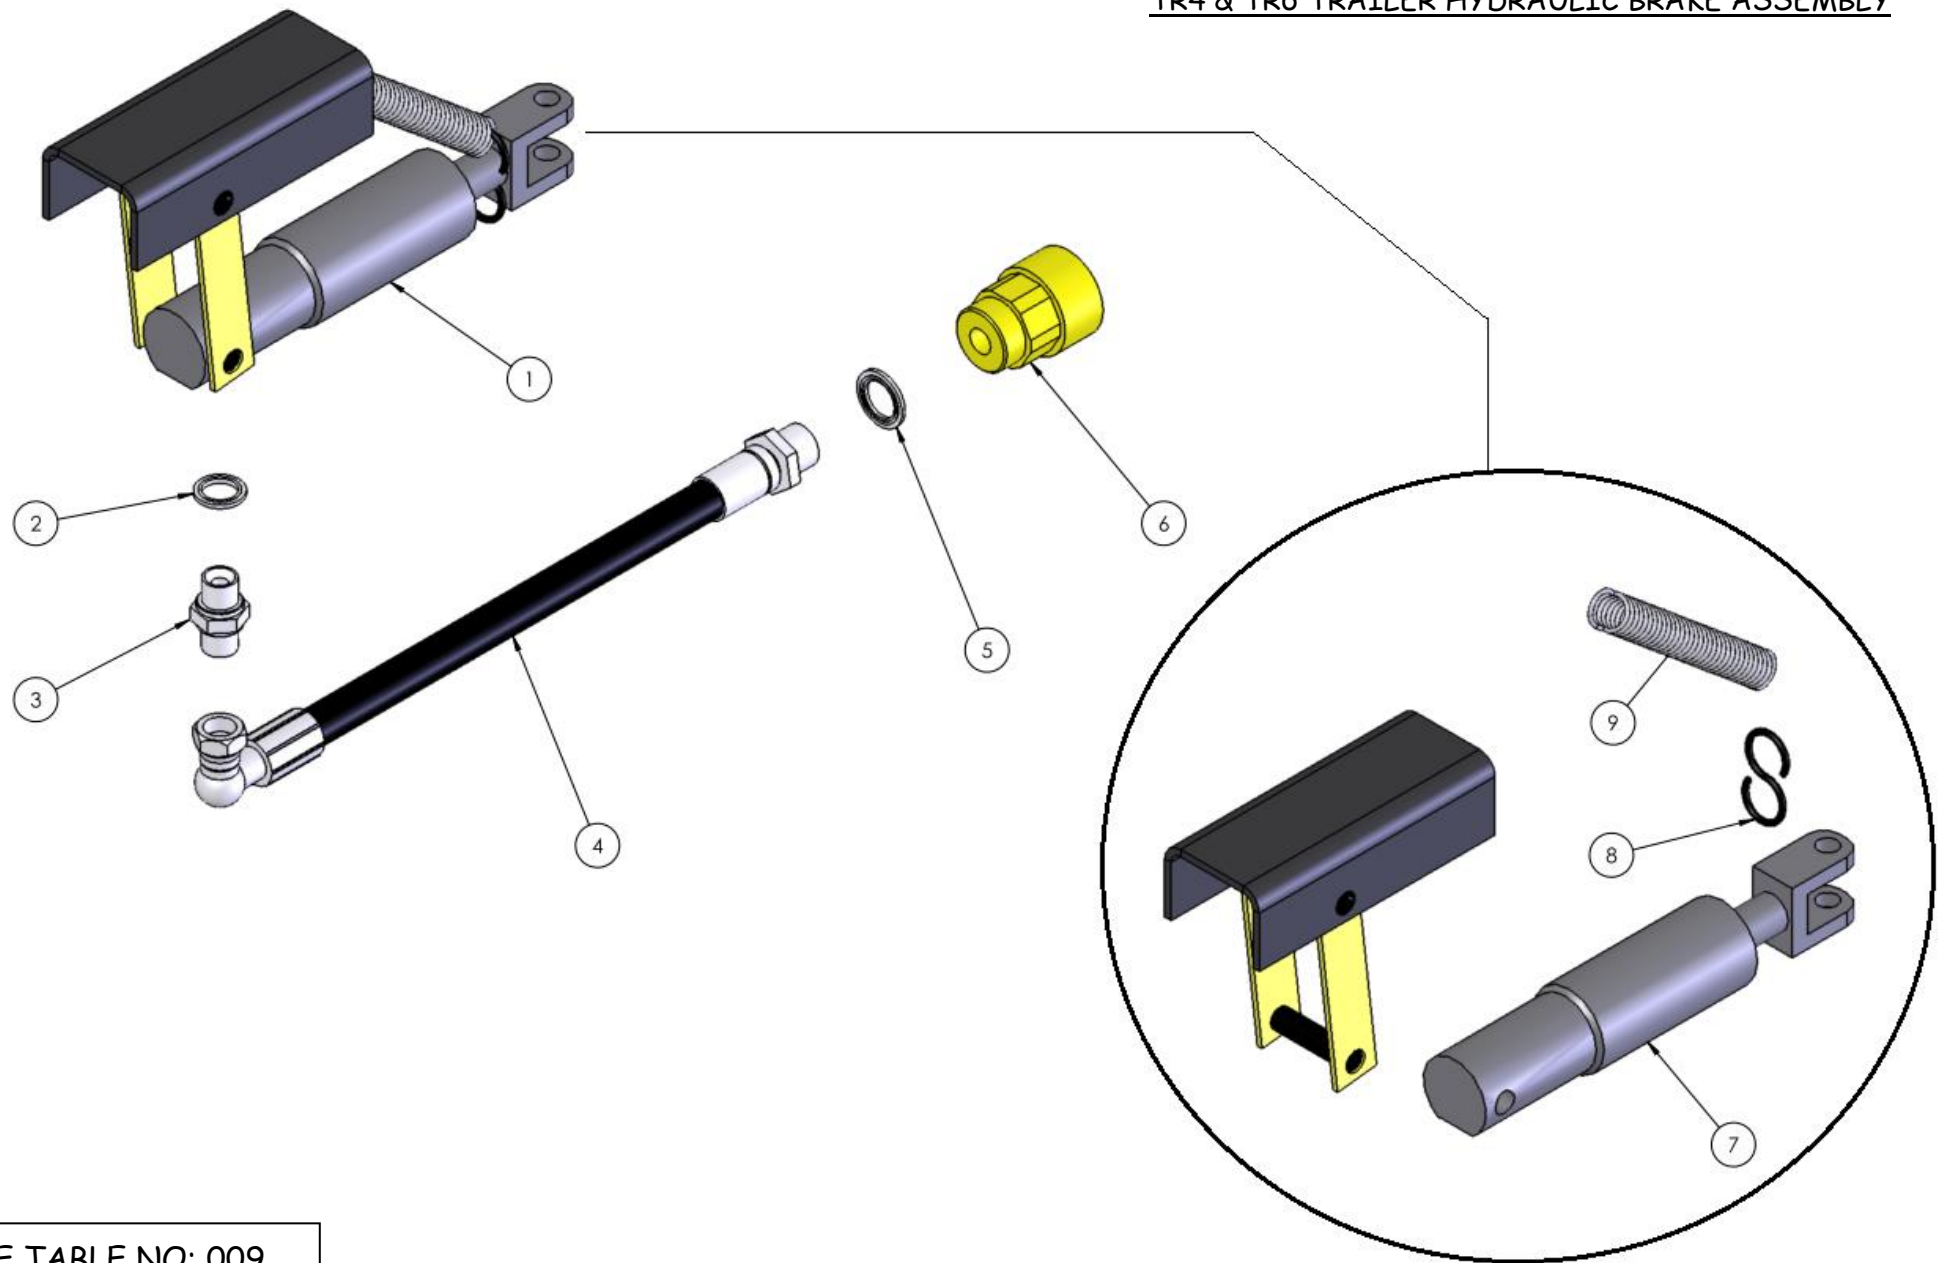

TR4 & TR6 TRAILER HYDRAULIC BRAKE ASSEMBLY

SEE TABLE NO: 009

TABLE NO: 009 TR4 & TR6 HYDRAULIC BRAKE ASSEMBLY

ITEM NO	DESCRIPTION	TR4		TR6	
		CODE	QTY	CODE	QTY
1	COMPLETE BRAKE ASSEMBLY	ZGPP124	1	ZGPP124	1
2	3/8" DOWDY SEAL	ZHYD05	1	ZHYD05	1
3	3/8" x 3/8" MALE CONNECTOR	ZHYD03	1	ZHYD03	1
4	HYDRAULIC HOSE (Includes Brake fitting)	ZHYD29	1	ZHYD28	1
5	DOWDY SEAL	ZHYD22	1	ZHYD22	1
6	BRAKE COUPLING	ZHYD25	1	ZHYD25	1
7	REPLACEMENT BRAKE CYLINDER	ZGPP73	1	ZGPP73	1
8	S CLIP	P001.354	1	P001.354	1
9	RETURN SPRING	ZSPR11	1	ZSPR11	1