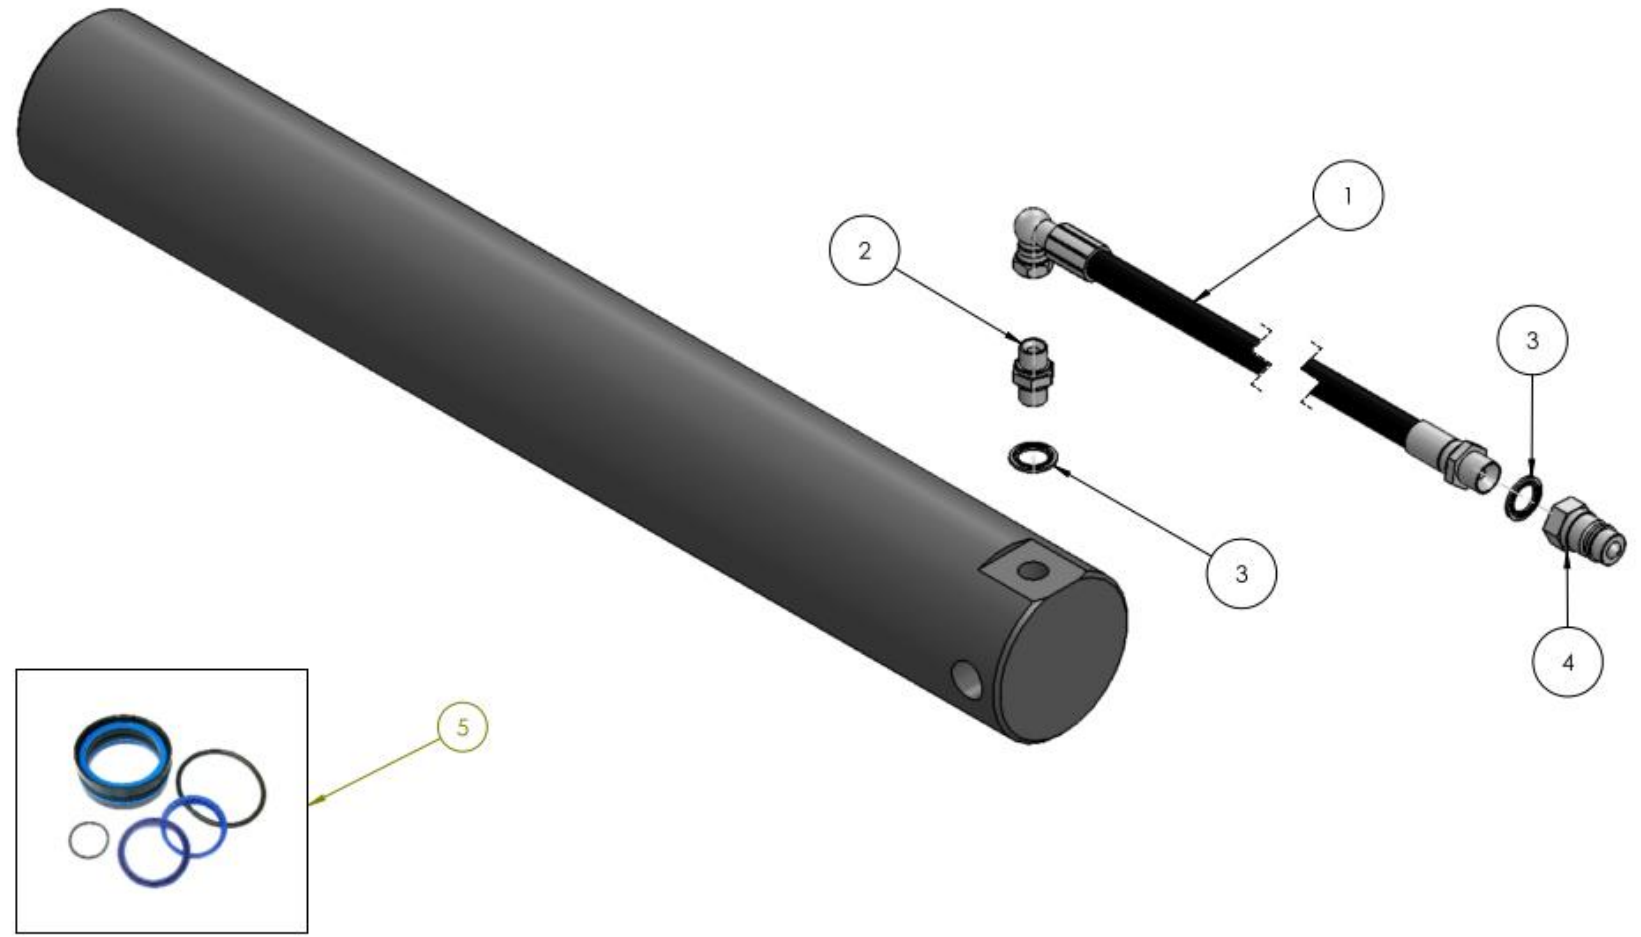

TR4 & TR6 TRAILER HYDRAULIC RAM LAYOUT

SEE TABLE NO: 008

TABLE NO: 008 TR4 & TR6 TRAILER HYDRAULIC RAM LAYOUT

ITEM NO	DESCRIPTION	TR4		TR6	
		CODE	QTY	CODE	QTY
1	HYDRAULIC HOSE	ZHYD31	1	ZHYD27	1
2	HYDRAULIC CONNECTOR	ZHYD35	1	ZHYD35	1
3	DOWDY SEAL	ZHYD22	1	ZHYD22	1
4	½" MALE PROBE	ZHYD26	1	ZHYD26	1
5	HYDRAULIC SEAL KIT	P001.422	1	P001.423	1