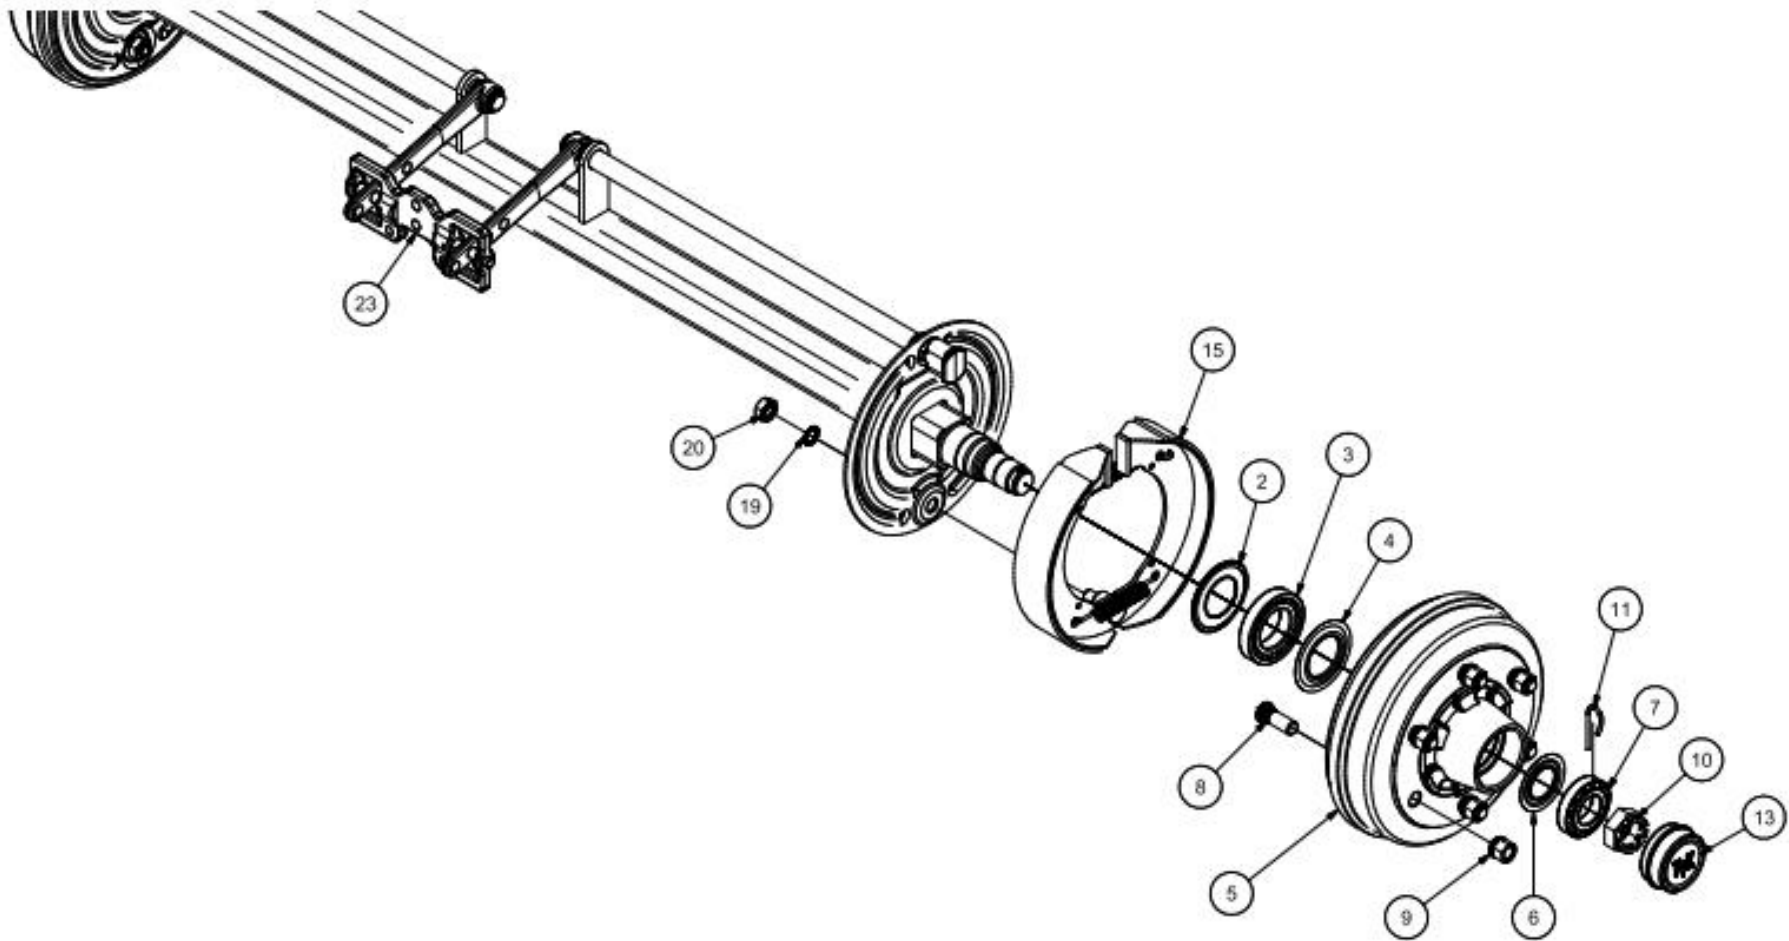

TR4 TRAILER TVZ AXLE PART No: ZGPP141 (2012 onwards. See Table 11 for previous version)

SEE TABLE NO: 010

TABLE NO: 010 TR4 TRAILER TVZ AXLE PART No: ZGPP141 (2012 onwards)

ITEM NO	DESCRIPTION	TR4	
		CODE	QTY
2	DUST SHIELD	5411001	2
3	BEARING	59130211	2
4	SEAL	5511001	2
5	HUB	65L6LA06	2
6	SEAL	5510801	2
7	BEARING	59130208	2
8	AXLE STUD 18mmx1.5mm	AX-18501.5	12
9	AXLE NUT 18mmx1.5mm	AX-181.5	12
10	CROWN NUT M27X1.50	57539B1	2
11	SPRING PIN FOR NUT	58205	2
13	DUST CAP 80mm	56108009	2
15	BRAKE SHOE KIT	9FCA300ZO	2
19	SPRING WASHER	915RE16	2
20	NUT M16X2.00	97116D1	2
23	COMPENSATOR	768101	1