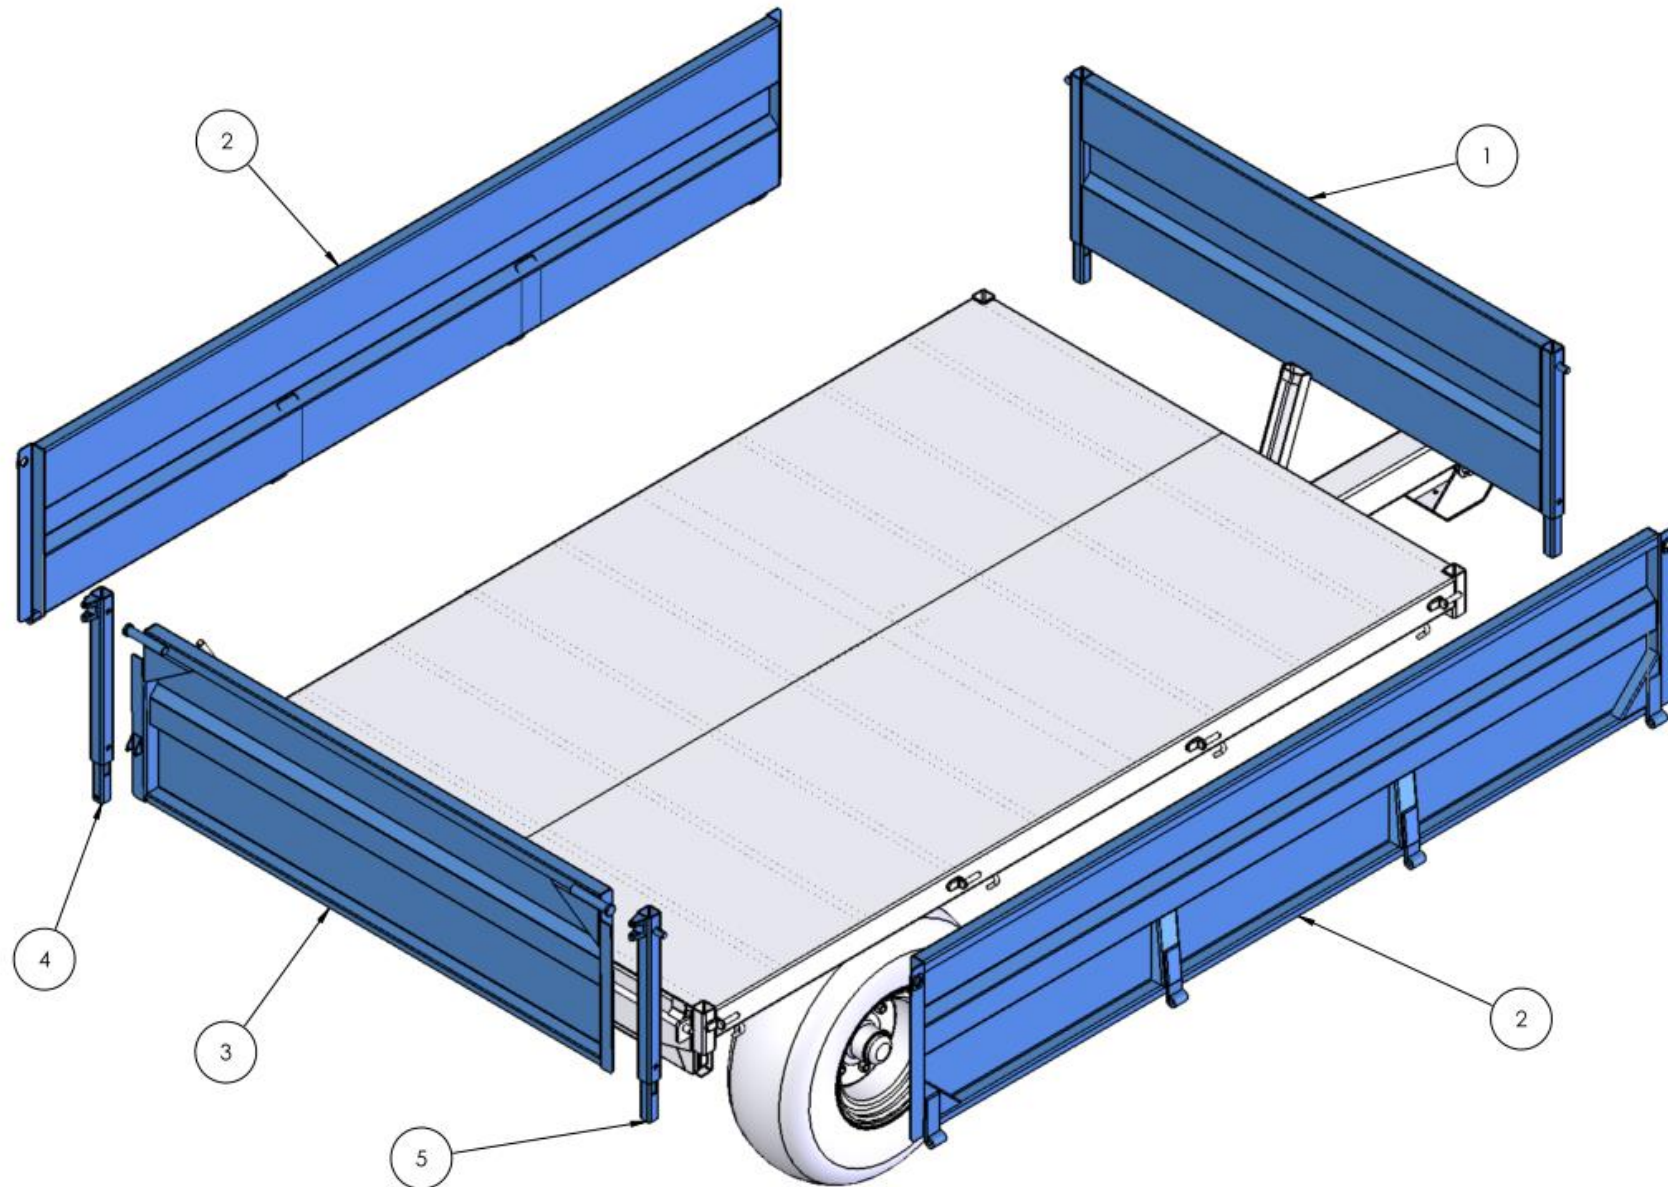

TR4 & TR6 TRAILER SIDES

SEE TABLE NO: 002

TABLE NO: 002 TR4 & TR6 TRAILER SIDES

ITEM NO	DESCRIPTION	TR4		TR6	
		CODE	QTY	CODE	QTY
1	TRAILER HEADBOARD	P001.386	1	P001.387	1
2	TRAILER SIDE	P001.388	2	P001.389	2
3	TRAILER REAR DOOR	P001.390	1	P001.391	1
4	TRAILER LEFT HAND POST	P001.392	1	P001.393	1
5	TRAILER RIGHT HAND POST	P001.394	1	P001.395	1