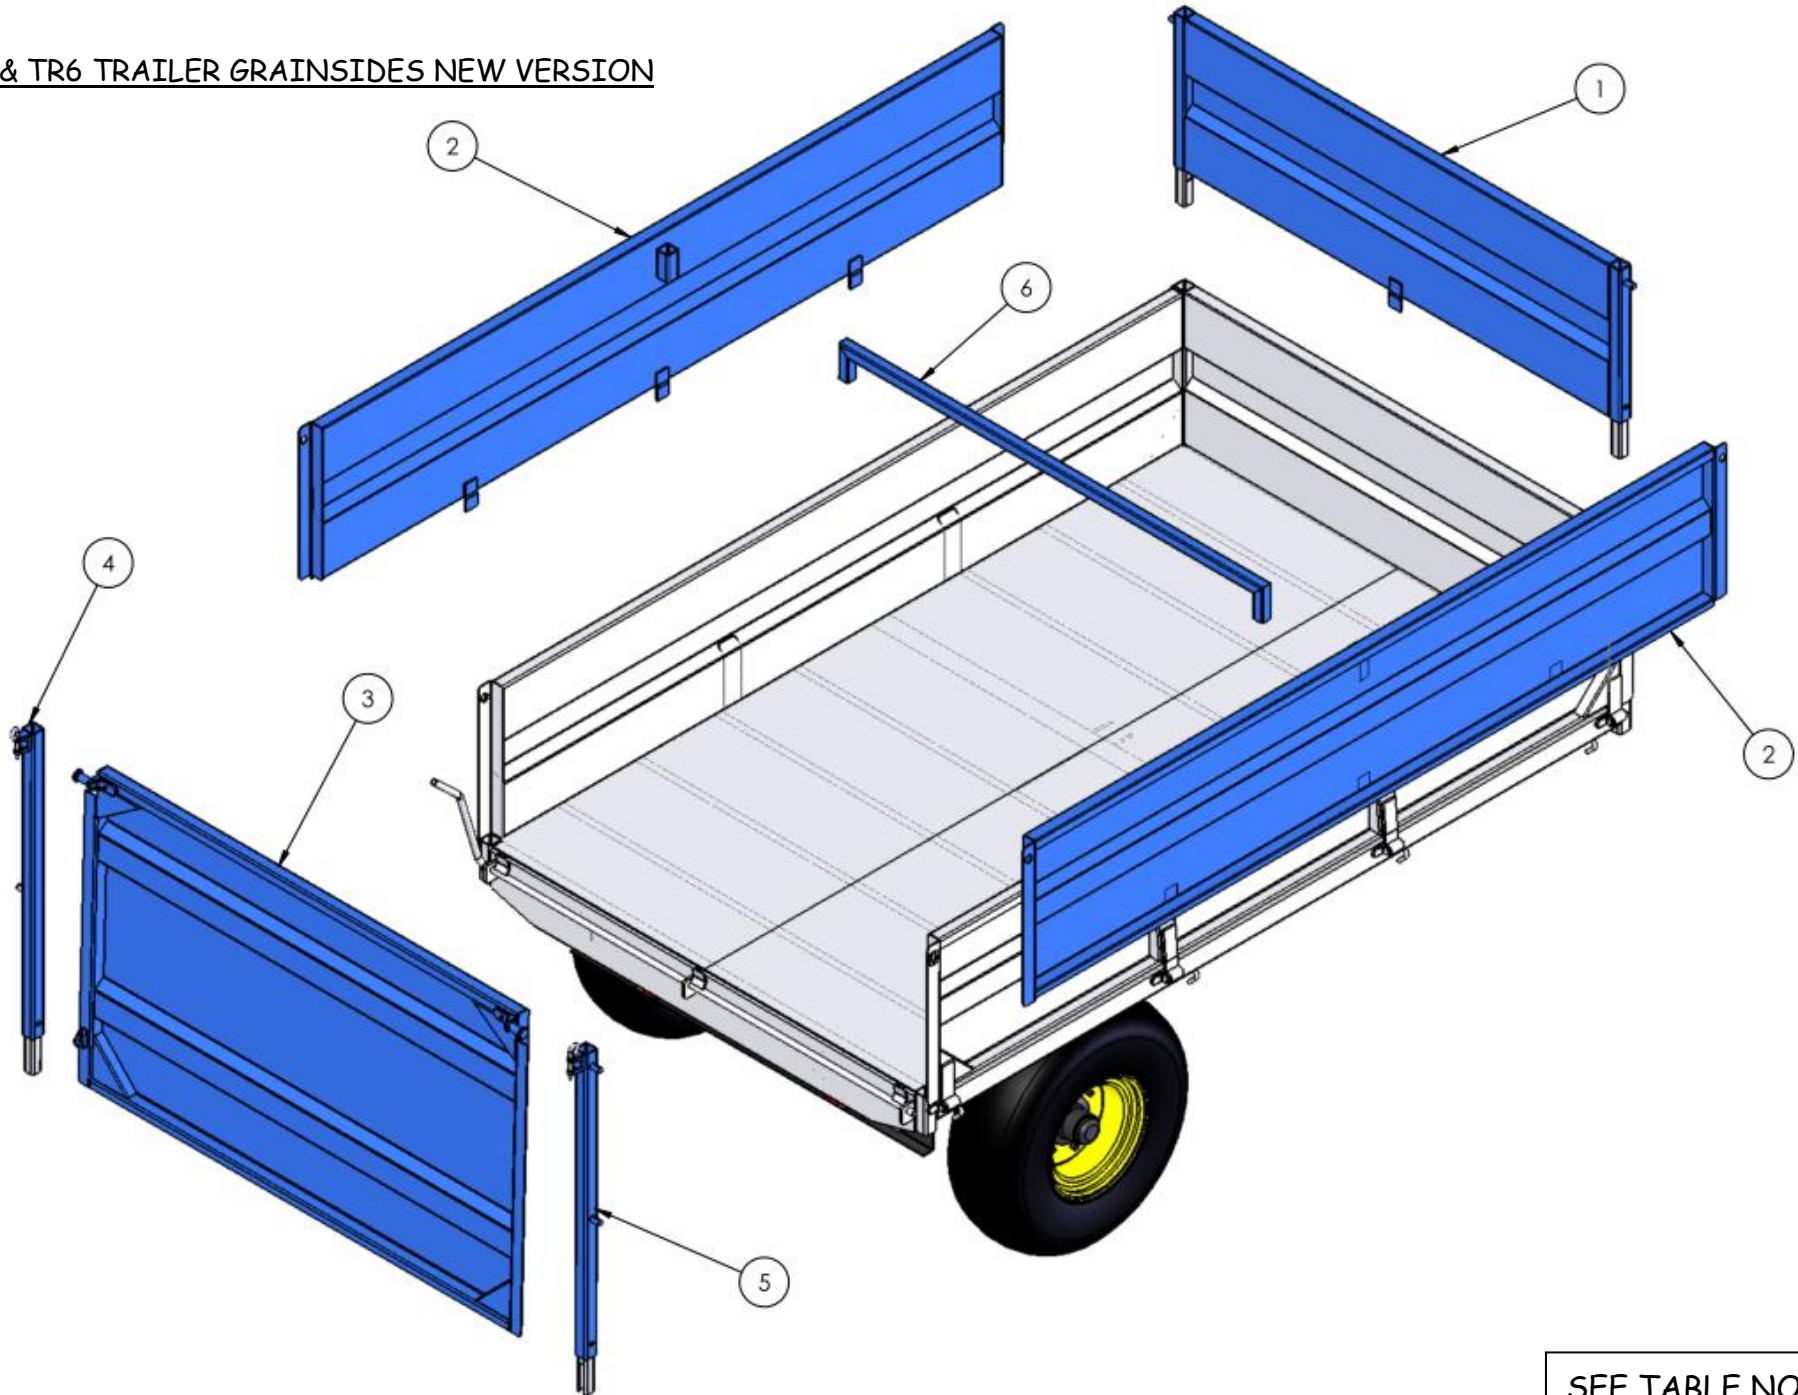

TR4 & TR6 TRAILER GRAINSIDES NEW VERSION

SEE TABLE NO: 004

TABLE NO: 004 TR4 & TR6 TRAILER GRAIN SIDES NEW VERSION (TR4GS & TR6GS)

ITEM NO	DESCRIPTION	TR4		TR6	
		CODE	QTY	CODE	QTY
1	TRAILER HEADBOARD (GRAINSIDE EXTENSION)	P001.396	1	P001.397	1
2	TRAILER SIDE (GRAINSIDE EXTENSION)	P001.398	2	P001.399	2
3	TRAILER REAR DOOR (GRAINSIDE EXTENSION)	P001.404	1	P001.405	1
4	TRAILER LEFT HAND POST (GRAINSIDE EXTENSION)	P001.406	1	P001.407	1
5	TRAILER RIGHT HAND POST (GRAINSIDE EXTENSION)	P001.408	1	P001.409	1
6	STAYBAR (GRAINSIDE EXTENSION)	P001.402	1	P001.403	1