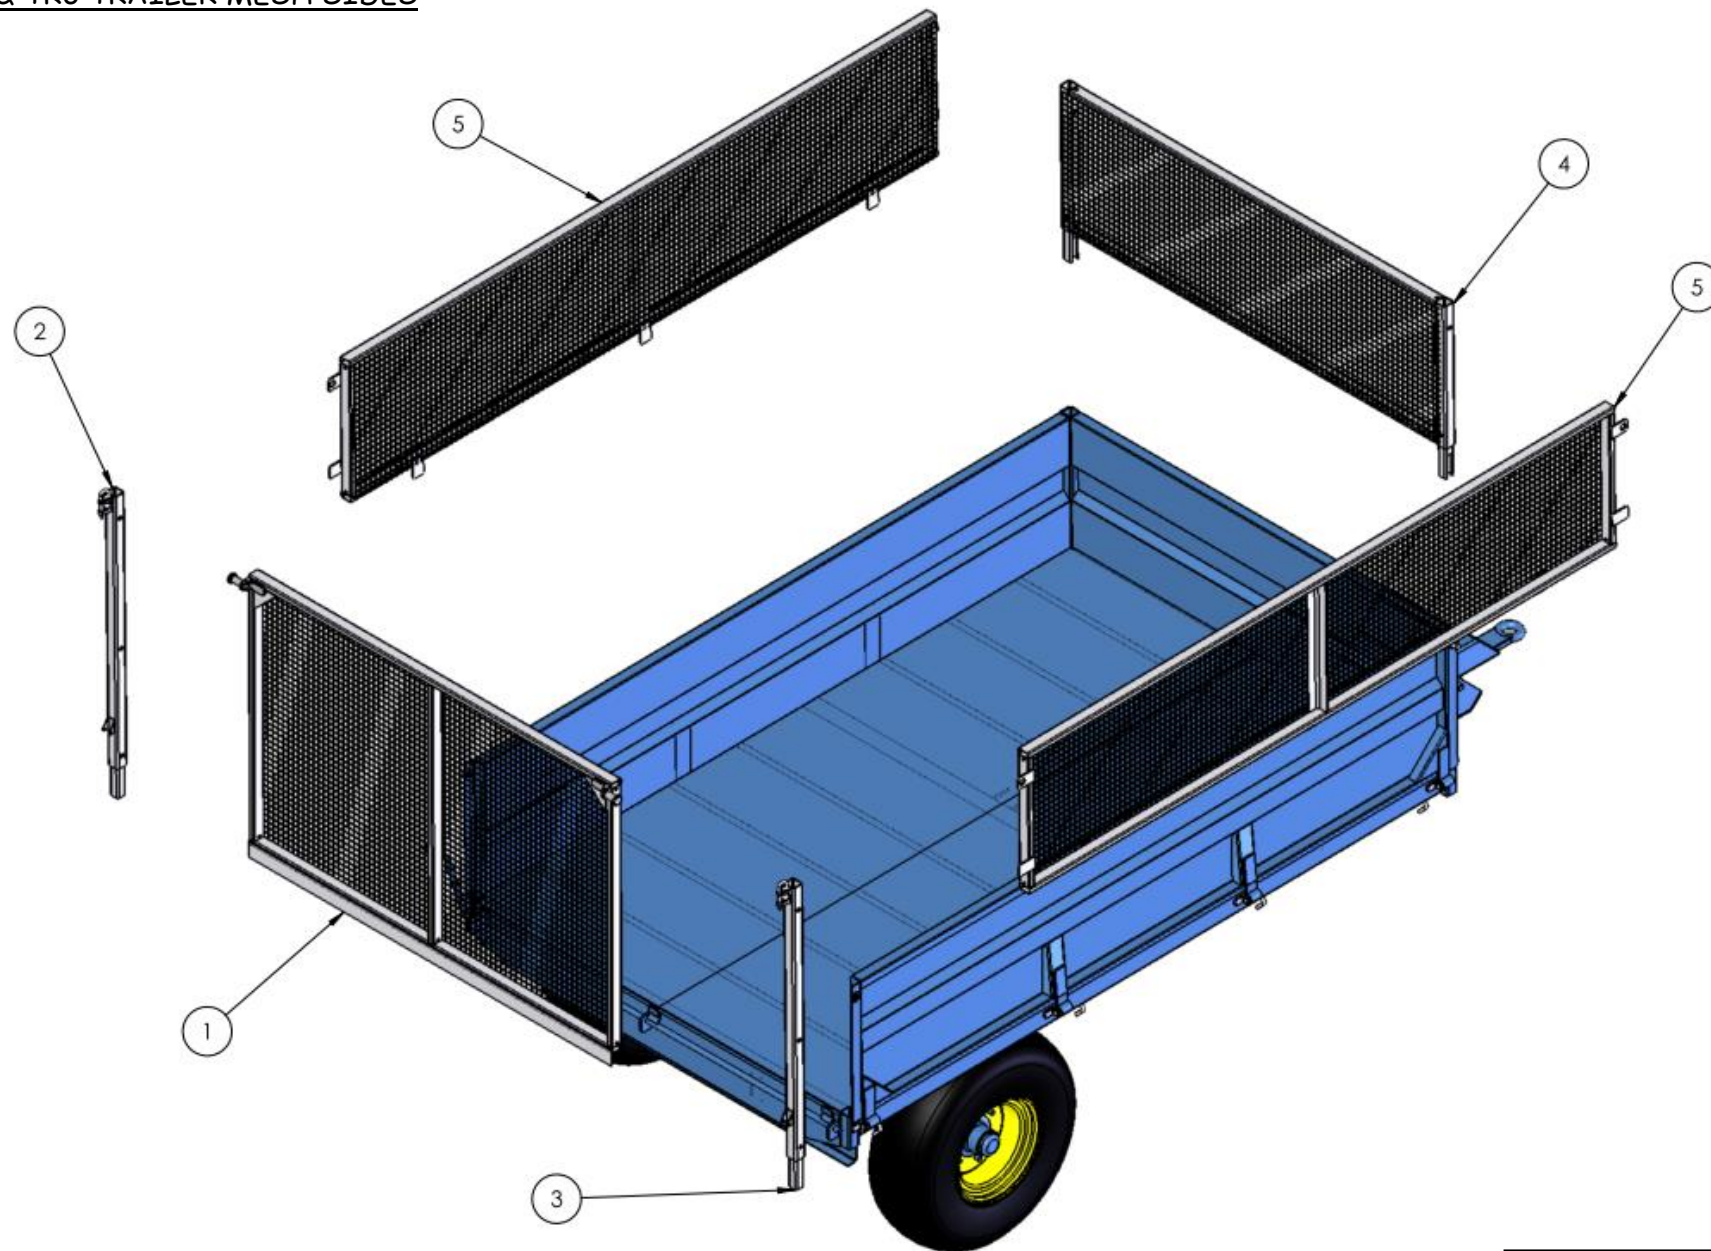

TR4 & TR6 TRAILER MESH SIDES

SEE TABLE NO: 005

TABLE NO: 005 TR4 & TR6 TRAILER MESH SIDES

ITEM NO	DESCRIPTION	TR4		TR6	
		CODE	QTY	CODE	QTY
1	TRAILER REAR DOOR (MESH)	P001.410	1	P001.411	1
2	TRAILER LEFT HAND POST	P001.412	1	P001.413	1
3	TRAILER RIGHT HAND POST	P001.414	1	P001.415	1
4	TRAILER HEADBOARD (MESH)	P001.416	1	P001.417	1
5	TRAILER MESH SIDE	P001.418	2	P001.419	2