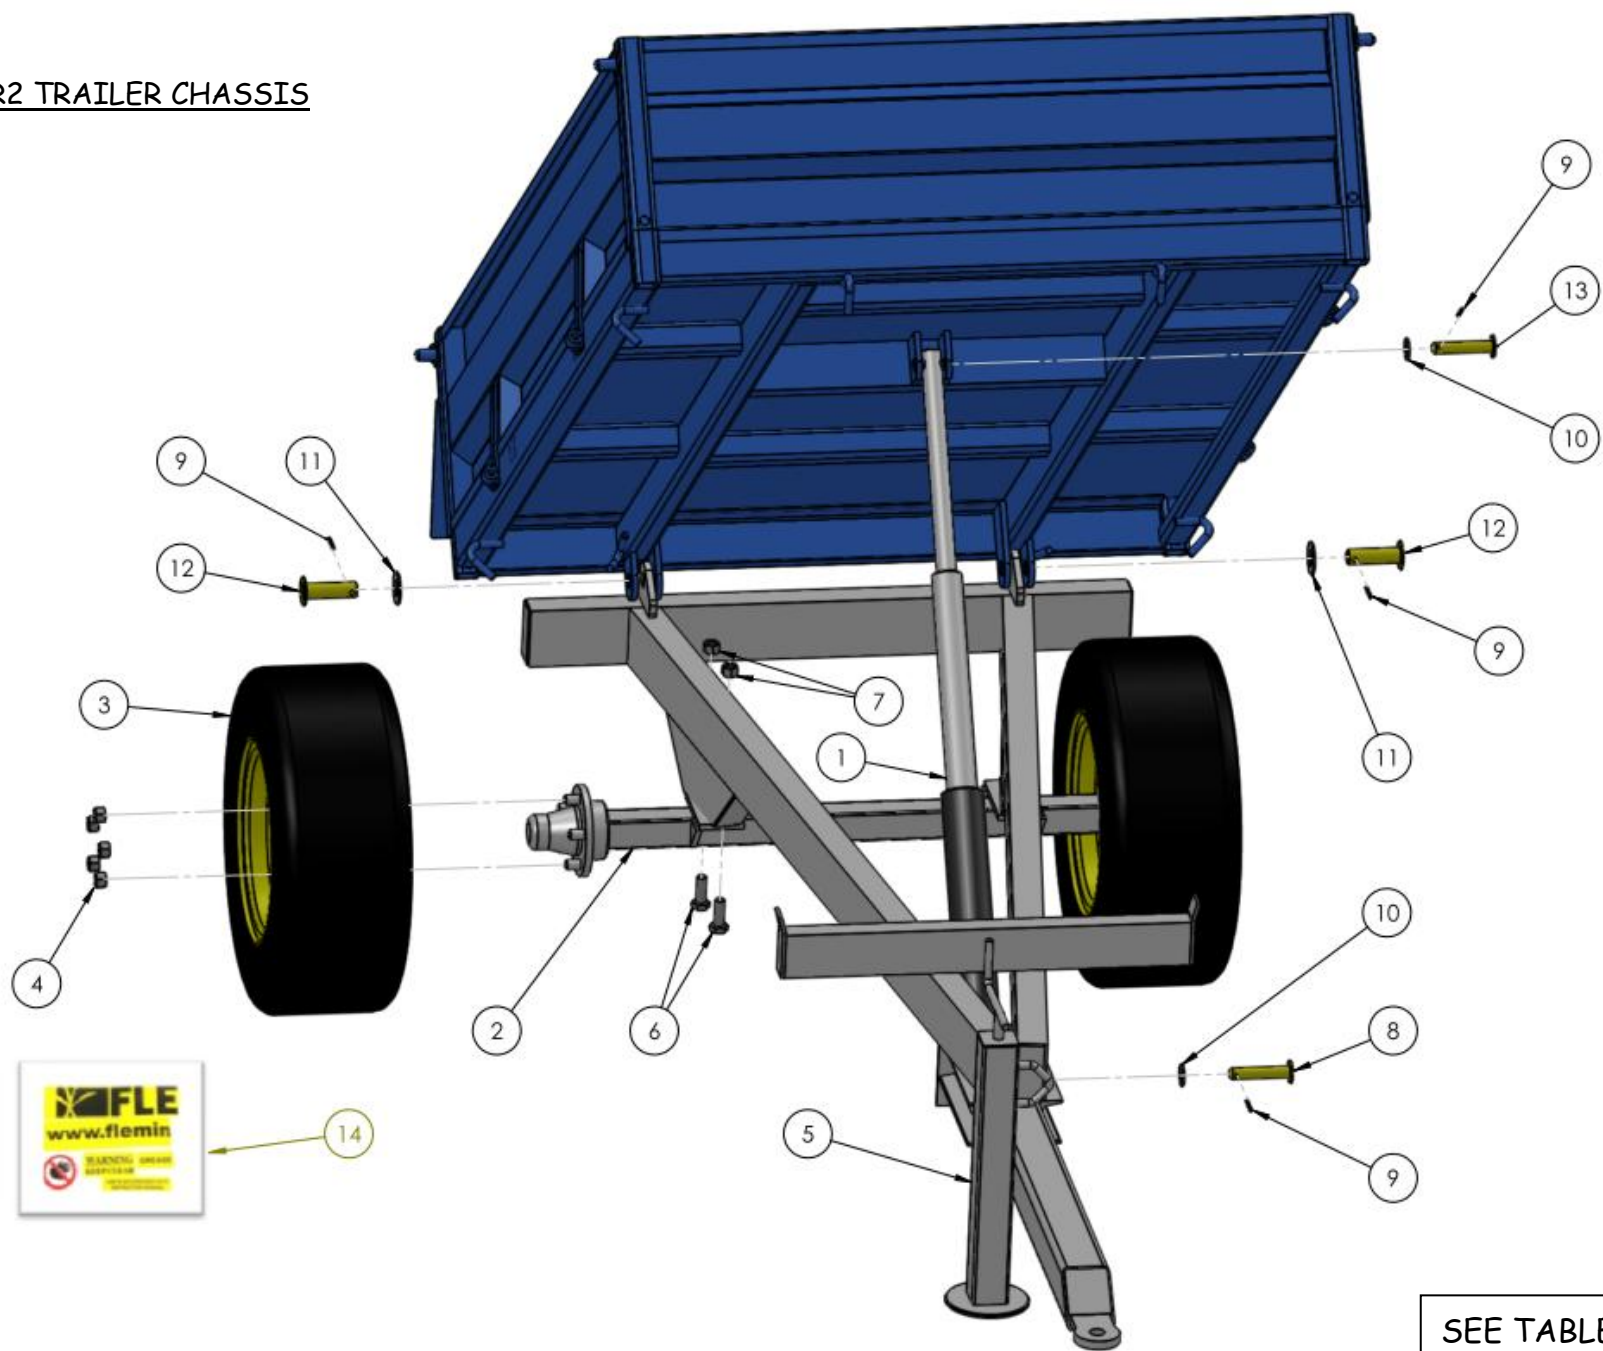

TR1 & TR2 SPARE PARTS LIST

TR1 & TR2 TRAILER CHASSIS

SEE TABLE NO: 001

TABLE NO: 001 TR1 & TR2 TRAILER CHASSIS ASSEMBLY

ITEM NO	DESCRIPTION	TR1		TR2	
		CODE	QTY	CODE	QTY
1	2 STAGE HYDRAULIC CYLINDER	ZHYD39	1	ZHYD23	1
2	AXLE	ZGPP183	1	ZGPP159	1
3	WHEEL 23x10.5-12 5 stud	ZGPP182	2		
3	WHEEL (STANDARD SIZE) 10/80/12 5 stud			ZGPP160	2
3	WHEEL (OVERSIZE TURF TYRE 26/12/12 5 stud OPTIONAL)			ZGPP160A	2
4	WHEEL NUT	AX-161.5	10	AX-161.5	10
5	PARKING STAND	ZGPP131	1	ZGPP131	1
6	M16X45 SETSCREW ZP	ZFAS11	4	ZFAS11	4
7	M16 NYLOCK NUT	ZFAS23	4	ZFAS23	4
8	PIN	ZMAC79	1	ZMAC79	1
9	M6x40 ROLL PIN	ZFAS30	4	ZFAS30	4
10	M20 WASHER ZP	ZFAS39	2	ZFAS39	2
11	1" WASHER ZP	ZFAS49	2	ZFAS49	2
12	PIN	ZMAC80	2	ZMAC80	2
13	PIN	ZMAC74	1	ZMAC74	1
14	STICKER KIT COMPLETE	P001.544	1	P001.545	1

TR1 & TR2 TRAILER SIDES

SEE TABLE NO: 002

TABLE NO: 002 TR1 & TR2 TRAILER SIDES

ITEM NO	DESCRIPTION	TR1		TR2	
		CODE	QTY	CODE	QTY
1	TRAILER HEADBOARD	P001.360	1	P001.361	1
2	TRAILER SIDE	P001.362	2	P001.363	2
3	TRAILER REAR DOOR	P001.364	1	P001.365	1
4	TRAILER LEFT HAND POST	P001.366	1	P001.367	1
5	TRAILER RIGHT HAND POST	P001.368	1	P001.369	1

TR1 and TR2 BODY FITTINGS

SEE TABLE NO: 004

TABLE NO: 004 TR1 & TR2 TRAILER BODY FITTINGS

ITEM NO	DESCRIPTION	TR1		TR2	
		CODE	QTY	CODE	QTY
1	PIN & CHAIN	ZGPP156A	2	ZGPP156A	2
2	TRAILER HINGE LUG 3/4	ZGPP164	2	ZGPP164	2
3	TAILGATE FORKLET 3/4	ZGPP163	2	ZGPP163	2
4	CATCH BOX 3/4"	ZGPP154	2	ZGPP154	2
5	Catch Box Pin c/w Chain	ZGPP149	2	ZGPP149	2
6	TRIP MECHANISM ROD	P001.380	1	P001.381	1
7	PIN & CHAIN	ZGPP147	4	ZGPP147	4
8	SLOTTED PEG	ZGPP148	4	ZGPP148	4
9	MS20 1/2" GUDGEON PIN	ZGPP143	4	ZGPP143	4
10	MS20 1/2" GUDGEON HINGE	ZGPP144	4	ZGPP144	4
11	40X40X4 PLASTIC CAP	ZGPP01	4	ZGPP01	4