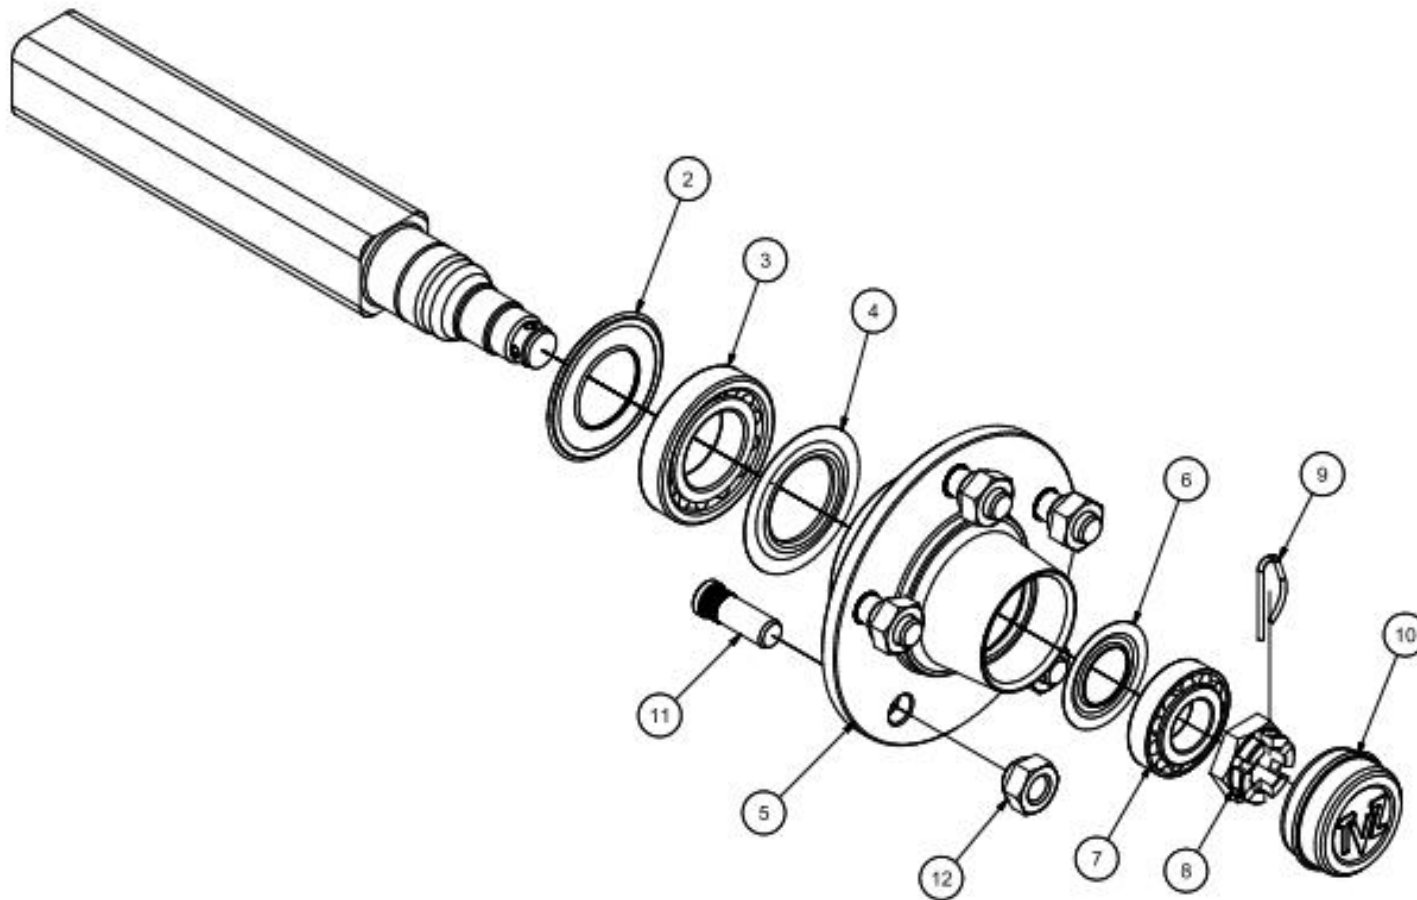

TR1 and TR2 BODY FITTINGS

SEE TABLE NO: 004

TABLE NO: 004 TR1 & TR2 TRAILER BODY FITTINGS

ITEM NO	DESCRIPTION	TR1		TR2	
		CODE	QTY	CODE	QTY
1	PIN & CHAIN	ZGPP156A	2	ZGPP156A	2
2	TRAILER HINGE LUG 3/4	ZGPP164	2	ZGPP164	2
3	TAILGATE FORKLET 3/4	ZGPP163	2	ZGPP163	2
4	CATCH BOX 3/4"	ZGPP154	2	ZGPP154	2
5	Catch Box Pin c/w Chain	ZGPP149	2	ZGPP149	2
6	TRIP MECHANISM ROD	P001.380	1	P001.381	1
7	PIN & CHAIN	ZGPP147	4	ZGPP147	4
8	SLOTTED PEG	ZGPP148	4	ZGPP148	4
9	MS20 1/2" GUDGEON PIN	ZGPP143	4	ZGPP143	4
10	MS20 1/2" GUDGEON HINGE	ZGPP144	4	ZGPP144	4
11	40X40X4 PLASTIC CAP	ZGPP01	4	ZGPP01	4

TR1 & TR2 TRAILER HYDRAULICS

SEE TABLE NO: 005

TABLE NO: 005 TR1 & TR2 TRAILER HYDRAULICS

ITEM NO	DESCRIPTION	TR1		TR2	
		CODE	QTY	CODE	QTY
1	HYDRAULIC HOSE ASSEMBLY	ZHYD02	1	ZHYD02A	1
2	HYDRAULIC CONNECTOR	ZHYD03	1	ZHYD03	1
3	DOWDY SEAL	ZHYD05	1	ZHYD05	1
4	½" MALE PROBE	ZHYD26	1	ZHYD26	1
5	HYDRAULIC SEAL KIT	P001.382	1	P001.383	1

TR1 & TR2 AXLES PART No's ZGPP183 & ZGPP159

SEE TABLE NO: 006

TABLE NO: 006 TR1 & TR2 AXLES PART No's ZGPP183 & ZGPP159

ITEM NO	DESCRIPTION	TR1 & TR2	
		CODE	QTY
2	DUST SHIELD	5410851	2
3	BEARING	59130209	2
4	SEAL	5510851	2
5	HUB	61L5JA006	2
6	SEAL	5510621	2
7	BEARING	59130206	2
8	CROWN NUT M27X1.50	57527B1	2
9	SPRING PIN FOR NUT	58204	2
10	DUST CAP 62mm	56106210	2
11	STUD M16X1,45	AX-16451.5	10
12	STUD NUTM16x1,50	AX-161.5	10