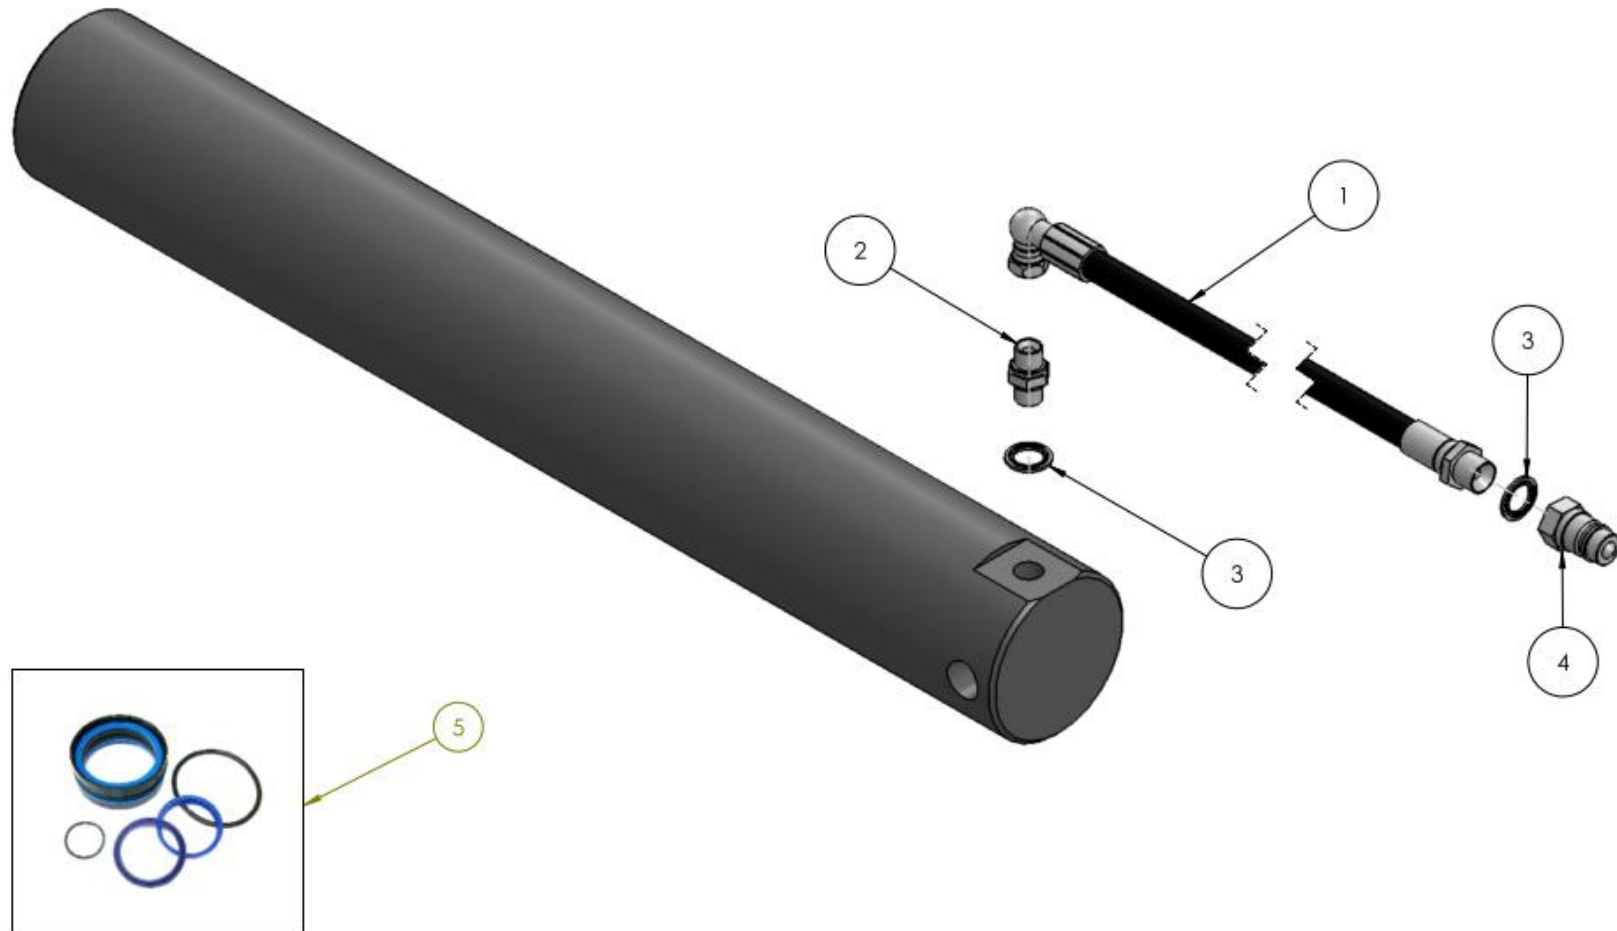

TR1 & TR2 TRAILER HYDRAULICS

SEE TABLE NO: 005

TABLE NO: 005 TR1 & TR2 TRAILER HYDRAULICS

ITEM NO	DESCRIPTION	TR1		TR2	
		CODE	QTY	CODE	QTY
1	HYDRAULIC HOSE ASSEMBLY	ZHYD02	1	ZHYD02A	1
2	HYDRAULIC CONNECTOR	ZHYD03	1	ZHYD03	1
3	DOWDY SEAL	ZHYD05	1	ZHYD05	1
4	½" MALE PROBE	ZHYD26	1	ZHYD26	1
5	HYDRAULIC SEAL KIT	P001.382	1	P001.383	1