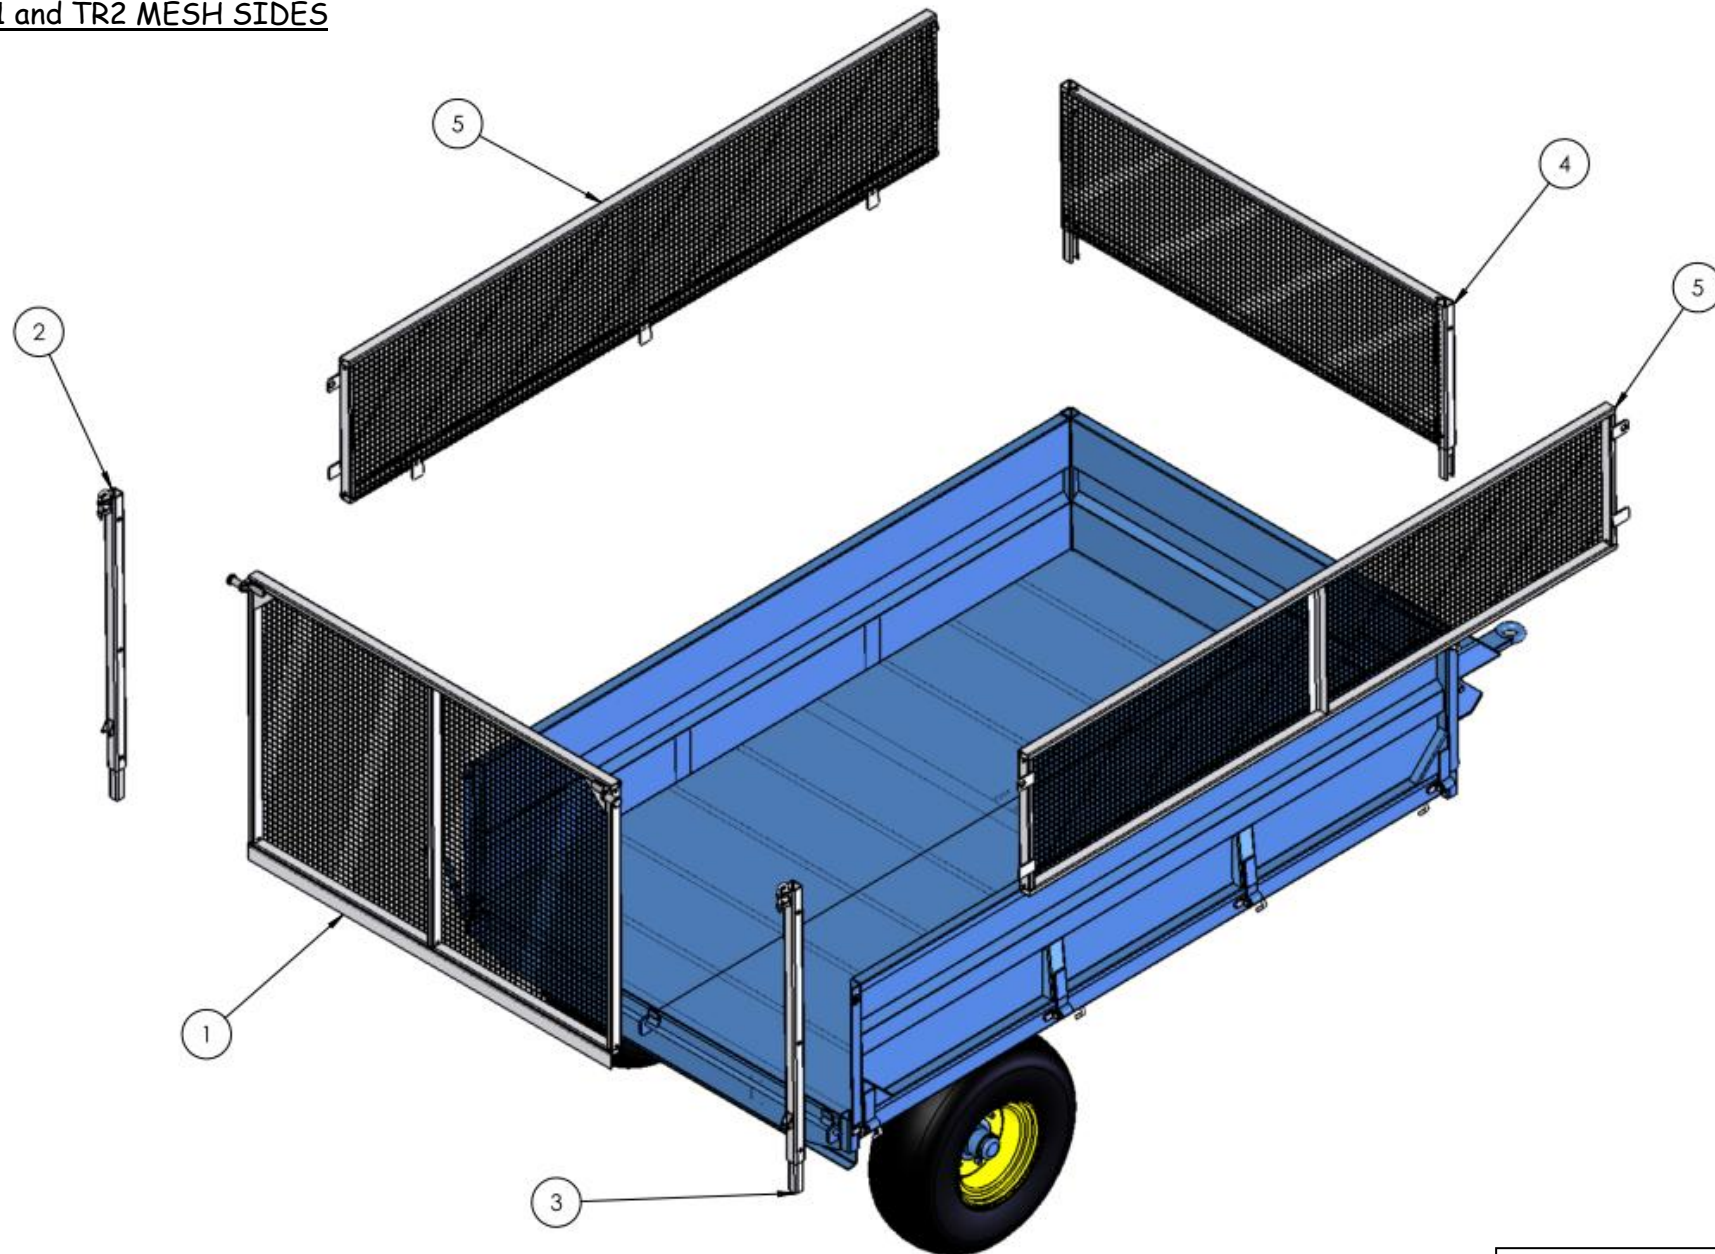

TR1 and TR2 MESH SIDES

SEE TABLE NO: 003

TABLE NO: 003 TR1 & TR2 TRAILER MESH SIDES

ITEM NO	DESCRIPTION	TR1		TR2	
		CODE	QTY	CODE	QTY
1	TRAILER REAR DOOR (MESH)	P001.370	1	P001.371	1
2	TRAILER LEFT HAND POST	P001.372	1	P001.373	1
3	TRAILER RIGHT HAND POST	P001.374	1	P001.375	1
4	TRAILER HEADBOARD (MESH)	P001.376	1	P001.377	1
5	TRAILER MESH SIDE	P001.378	2	P001.379	2