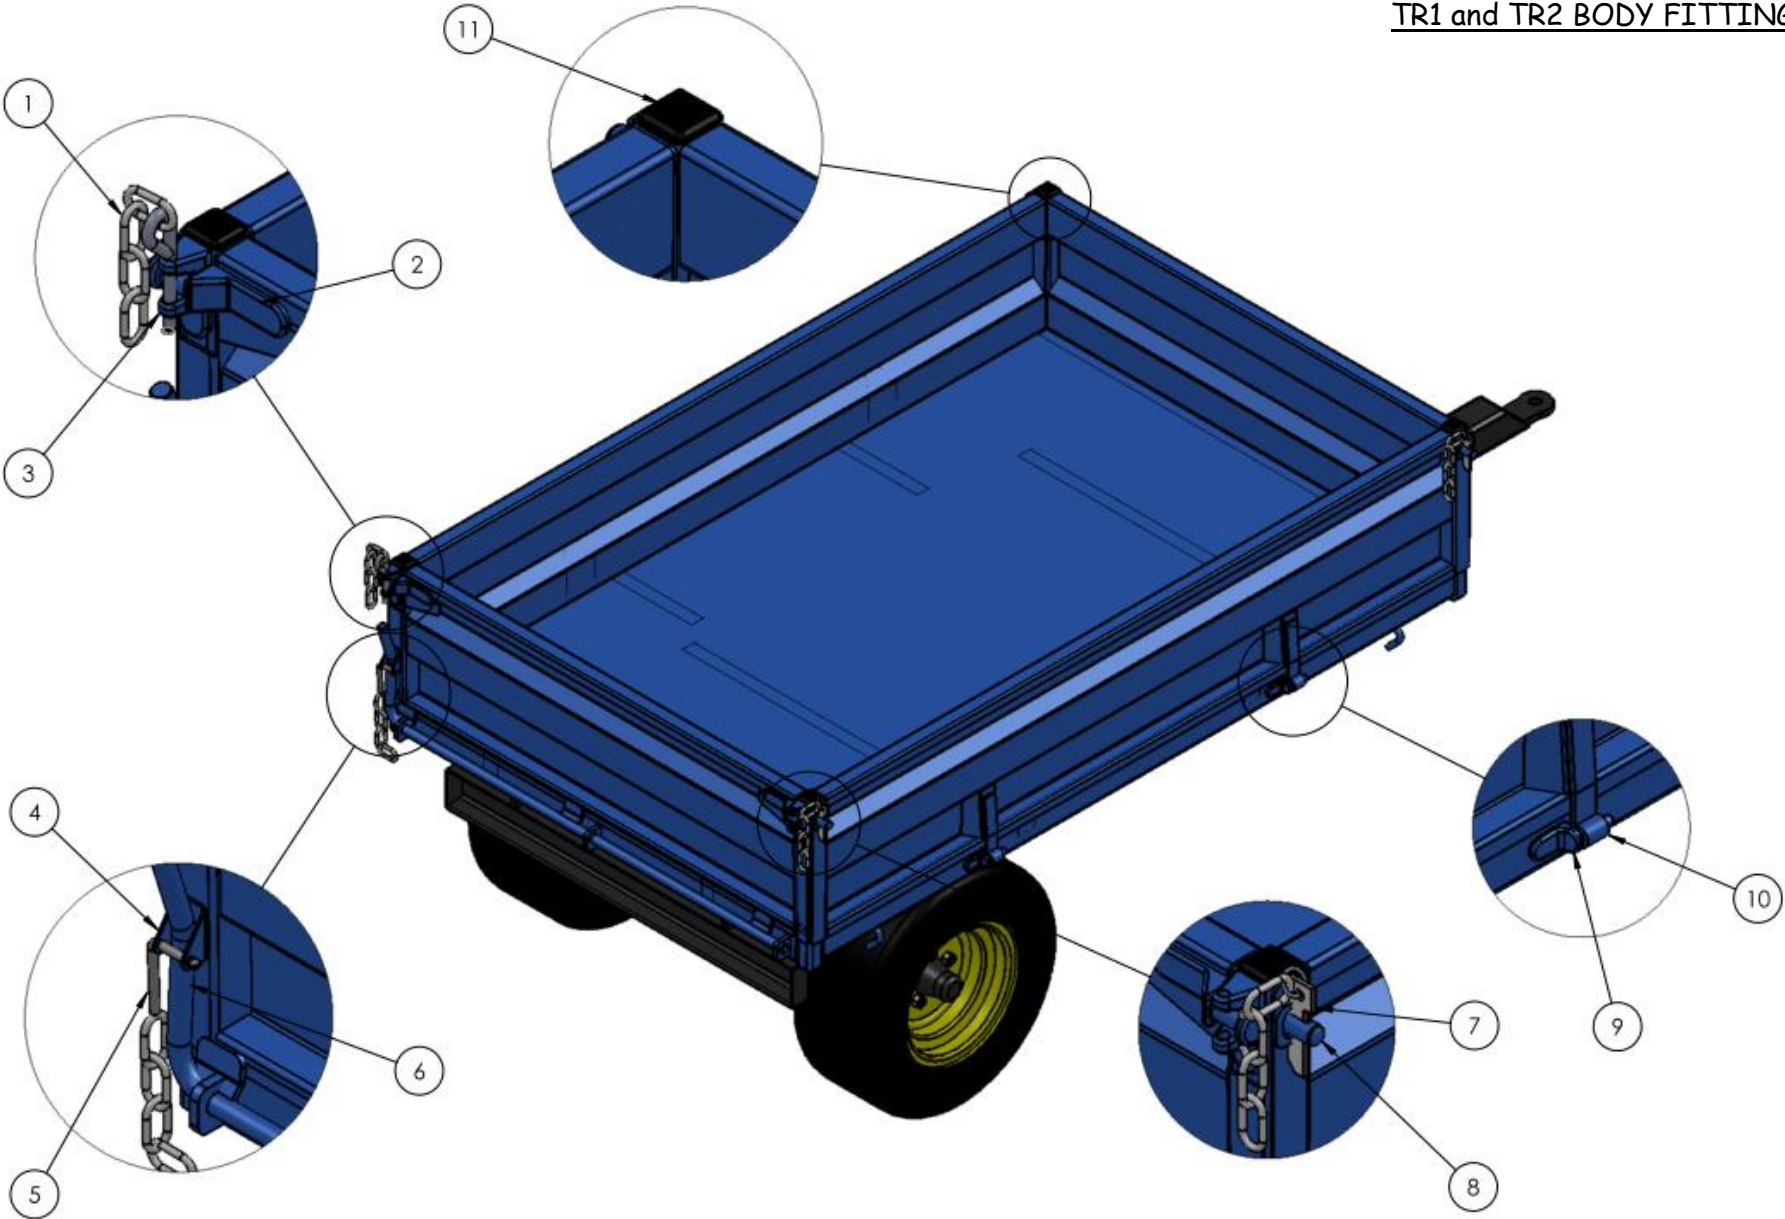

TR1 & TR2 SPARE PARTS LIST

TR1 & TR2 TRAILER CHASSIS

SEE TABLE NO: 001

TABLE NO: 001 TR1 & TR2 TRAILER CHASSIS ASSEMBLY

ITEM NO	DESCRIPTION	TR1		TR2	
		CODE	QTY	CODE	QTY
1	2 STAGE HYDRAULIC CYLINDER	ZHYD39	1	ZHYD23	1
2	AXLE	ZGPP183	1	ZGPP159	1
3	WHEEL 23x10.5-12 5 stud	ZGPP182	2		
3	WHEEL (STANDARD SIZE) 10/80/12 5 stud			ZGPP160	2
3	WHEEL (OVERSIZE TURF TYRE 26/12/12 5 stud OPTIONAL)			ZGPP160A	2
4	WHEEL NUT	AX-161.5	10	AX-161.5	10
5	PARKING STAND	ZGPP131	1	ZGPP131	1
6	M16X45 SETSCREW ZP	ZFAS11	4	ZFAS11	4
7	M16 NYLOCK NUT	ZFAS23	4	ZFAS23	4
8	PIN	ZMAC79	1	ZMAC79	1
9	M6x40 ROLL PIN	ZFAS30	4	ZFAS30	4
10	M20 WASHER ZP	ZFAS39	2	ZFAS39	2
11	1" WASHER ZP	ZFAS49	2	ZFAS49	2
12	PIN	ZMAC80	2	ZMAC80	2
13	PIN	ZMAC74	1	ZMAC74	1
14	STICKER KIT COMPLETE	P001.544	1	P001.545	1

TR1 and TR2 MESH SIDES

SEE TABLE NO: 003

TABLE NO: 003 TR1 & TR2 TRAILER MESH SIDES

ITEM NO	DESCRIPTION	TR1		TR2	
		CODE	QTY	CODE	QTY
1	TRAILER REAR DOOR (MESH)	P001.370	1	P001.371	1
2	TRAILER LEFT HAND POST	P001.372	1	P001.373	1
3	TRAILER RIGHT HAND POST	P001.374	1	P001.375	1
4	TRAILER HEADBOARD (MESH)	P001.376	1	P001.377	1
5	TRAILER MESH SIDE	P001.378	2	P001.379	2

TR1 and TR2 BODY FITTINGS

SEE TABLE NO: 004

TABLE NO: 004 TR1 & TR2 TRAILER BODY FITTINGS

ITEM NO	DESCRIPTION	TR1		TR2	
		CODE	QTY	CODE	QTY
1	PIN & CHAIN	ZGPP156A	2	ZGPP156A	2
2	TRAILER HINGE LUG 3/4	ZGPP164	2	ZGPP164	2
3	TAILGATE FORKLET 3/4	ZGPP163	2	ZGPP163	2
4	CATCH BOX 3/4"	ZGPP154	2	ZGPP154	2
5	Catch Box Pin c/w Chain	ZGPP149	2	ZGPP149	2
6	TRIP MECHANISM ROD	P001.380	1	P001.381	1
7	PIN & CHAIN	ZGPP147	4	ZGPP147	4
8	SLOTTED PEG	ZGPP148	4	ZGPP148	4
9	MS20 1/2" GUDGEON PIN	ZGPP143	4	ZGPP143	4
10	MS20 1/2" GUDGEON HINGE	ZGPP144	4	ZGPP144	4
11	40X40X4 PLASTIC CAP	ZGPP01	4	ZGPP01	4