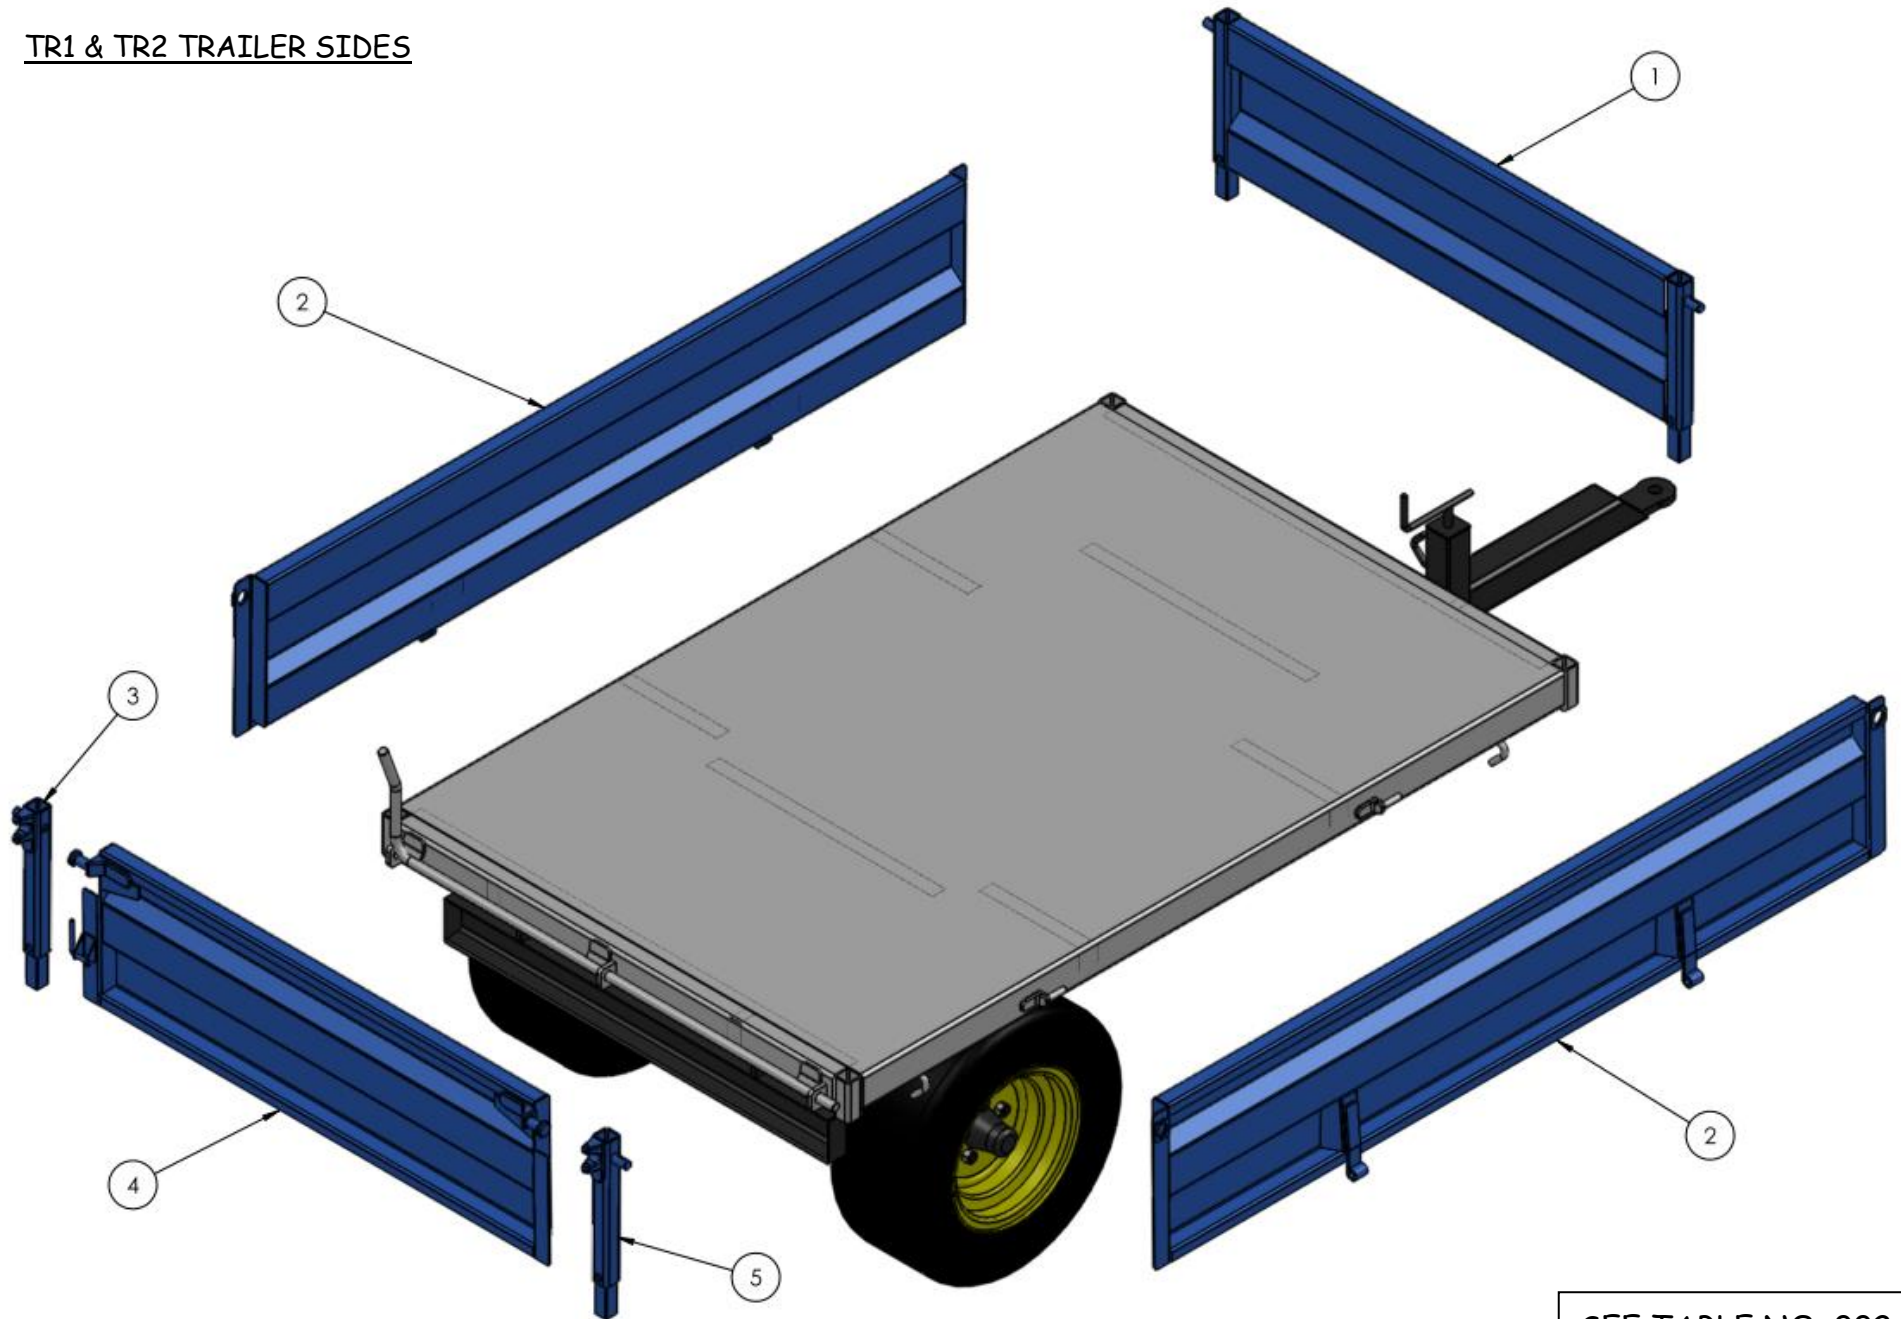

TR1 & TR2 SPARE PARTS LIST

TR1 & TR2 TRAILER CHASSIS

SEE TABLE NO: 001

TABLE NO: 001 TR1 & TR2 TRAILER CHASSIS ASSEMBLY

ITEM NO	DESCRIPTION	TR1		TR2	
		CODE	QTY	CODE	QTY
1	2 STAGE HYDRAULIC CYLINDER	ZHYD39	1	ZHYD23	1
2	AXLE	ZGPP183	1	ZGPP159	1
3	WHEEL 23x10.5-12 5 stud	ZGPP182	2		
3	WHEEL (STANDARD SIZE) 10/80/12 5 stud			ZGPP160	2
3	WHEEL (OVERSIZE TURF TYRE 26/12/12 5 stud OPTIONAL)			ZGPP160A	2
4	WHEEL NUT	AX-161.5	10	AX-161.5	10
5	PARKING STAND	ZGPP131	1	ZGPP131	1
6	M16X45 SETSCREW ZP	ZFAS11	4	ZFAS11	4
7	M16 NYLOCK NUT	ZFAS23	4	ZFAS23	4
8	PIN	ZMAC79	1	ZMAC79	1
9	M6x40 ROLL PIN	ZFAS30	4	ZFAS30	4
10	M20 WASHER ZP	ZFAS39	2	ZFAS39	2
11	1" WASHER ZP	ZFAS49	2	ZFAS49	2
12	PIN	ZMAC80	2	ZMAC80	2
13	PIN	ZMAC74	1	ZMAC74	1
14	STICKER KIT COMPLETE	P001.544	1	P001.545	1

TR1 & TR2 TRAILER SIDES

SEE TABLE NO: 002

TABLE NO: 002 TR1 & TR2 TRAILER SIDES

ITEM NO	DESCRIPTION	TR1		TR2	
		CODE	QTY	CODE	QTY
1	TRAILER HEADBOARD	P001.360	1	P001.361	1
2	TRAILER SIDE	P001.362	2	P001.363	2
3	TRAILER REAR DOOR	P001.364	1	P001.365	1
4	TRAILER LEFT HAND POST	P001.366	1	P001.367	1
5	TRAILER RIGHT HAND POST	P001.368	1	P001.369	1

TR1 and TR2 BODY FITTINGS

SEE TABLE NO: 004

TABLE NO: 004 TR1 & TR2 TRAILER BODY FITTINGS

ITEM NO	DESCRIPTION	TR1		TR2	
		CODE	QTY	CODE	QTY
1	PIN & CHAIN	ZGPP156A	2	ZGPP156A	2
2	TRAILER HINGE LUG 3/4	ZGPP164	2	ZGPP164	2
3	TAILGATE FORKLET 3/4	ZGPP163	2	ZGPP163	2
4	CATCH BOX 3/4"	ZGPP154	2	ZGPP154	2
5	Catch Box Pin c/w Chain	ZGPP149	2	ZGPP149	2
6	TRIP MECHANISM ROD	P001.380	1	P001.381	1
7	PIN & CHAIN	ZGPP147	4	ZGPP147	4
8	SLOTTED PEG	ZGPP148	4	ZGPP148	4
9	MS20 1/2" GUDGEON PIN	ZGPP143	4	ZGPP143	4
10	MS20 1/2" GUDGEON HINGE	ZGPP144	4	ZGPP144	4
11	40X40X4 PLASTIC CAP	ZGPP01	4	ZGPP01	4