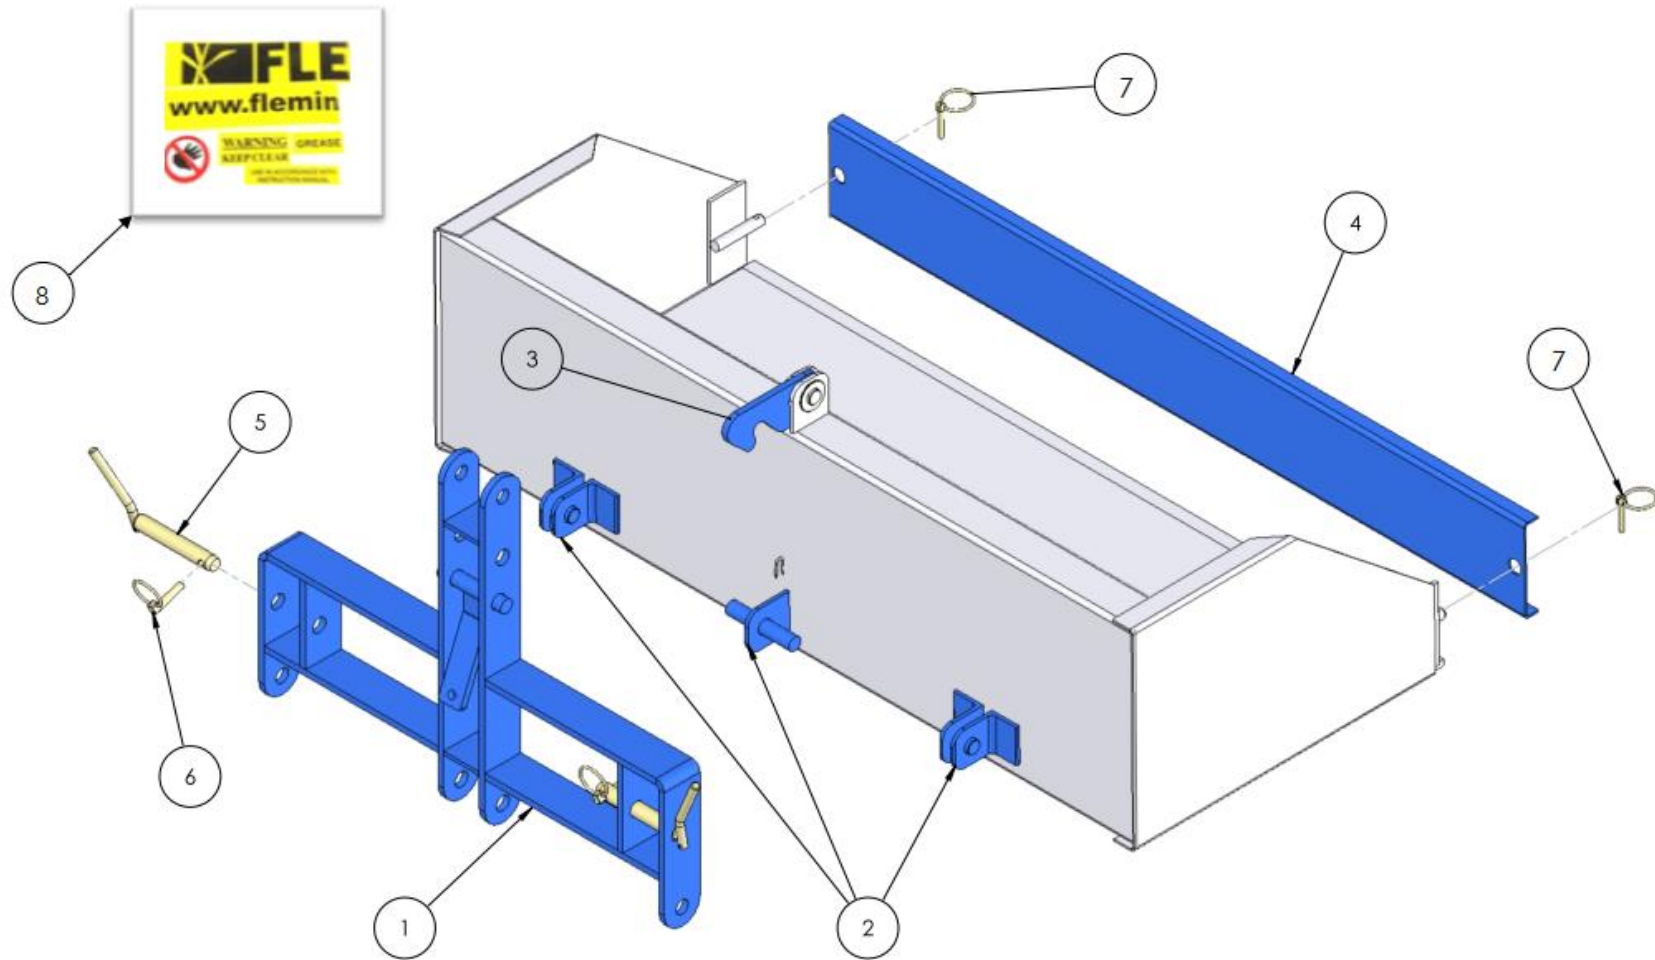

TRANSPORT BOX SPARE PARTS LIST

TB4C, TB4 and TB5 TIPPING BOX ASSEMBLY

SEE TABLE NO: 001

TABLE NO: 001 TB4C,TB4,TB5C and TB5 TIPPING BOX ASSEMBLY

ITEM NO	DESCRIPTION	TB4C		TB4		TB5C		TB5	
		CODE	QTY	CODE	QTY	CODE	QTY	CODE	QTY
1	REPLACEMENT A-FRAME	P001.273	1	P001.274	1	P001.274	1	P001.275	1
2	A-FRAME FIXING KIT	P001.276	1	P001.277	1	P001.277	1	P001.277	1
3	TOP LATCH	ZPPA456	1	ZPPA456	1	ZPPA456	1	ZPPA03	1
4	TIPPING BOX DOOR	P001.278	1	P001.279	1	P001.280A	1	P001.280	1
5	LIFT ARM PIN	ZGPP70	2	ZGPP70	2	ZGPP70	2	ZGPP70	2
6	M10x40 LINCH PINS	ZFAS31	2	ZFAS31	2	ZFAS31	2	ZFAS31	2
7	M6X40 LINCH PIN	ZFAS34	2	ZFAS34	2	ZFAS34	2	ZFAS34	2
8	STICKER KIT	P001.508	1	P001.508A	1	P001.508B	1	P001.508C	1

HD6 TIPPING BOX ASSEMBLY

SEE TABLE NO: 002

TABLE NO: 002 HD6 TIPPING BOX ASSEMBLY

ITEM NO	DESCRIPTION	HD6	
		CODE	QTY
1	HD6 TIPPING BOX A-FRAME	P001.281	1
2	HD6 TIPPING BOX A-FRAME FIXING KIT	P001.282	1
3	HD6 LATCH	ZPPA03	1
4	HD6 DOOR	P001.283	1
5	CAT2 LIFT ARM PIN	ZGPP62	2
6	M10X40 LINCH PIN	ZFAS31	2
7	M6x40 LINCH PIN	ZFAS34	2
8	SAFETY STICKER KIT	P001.509	1