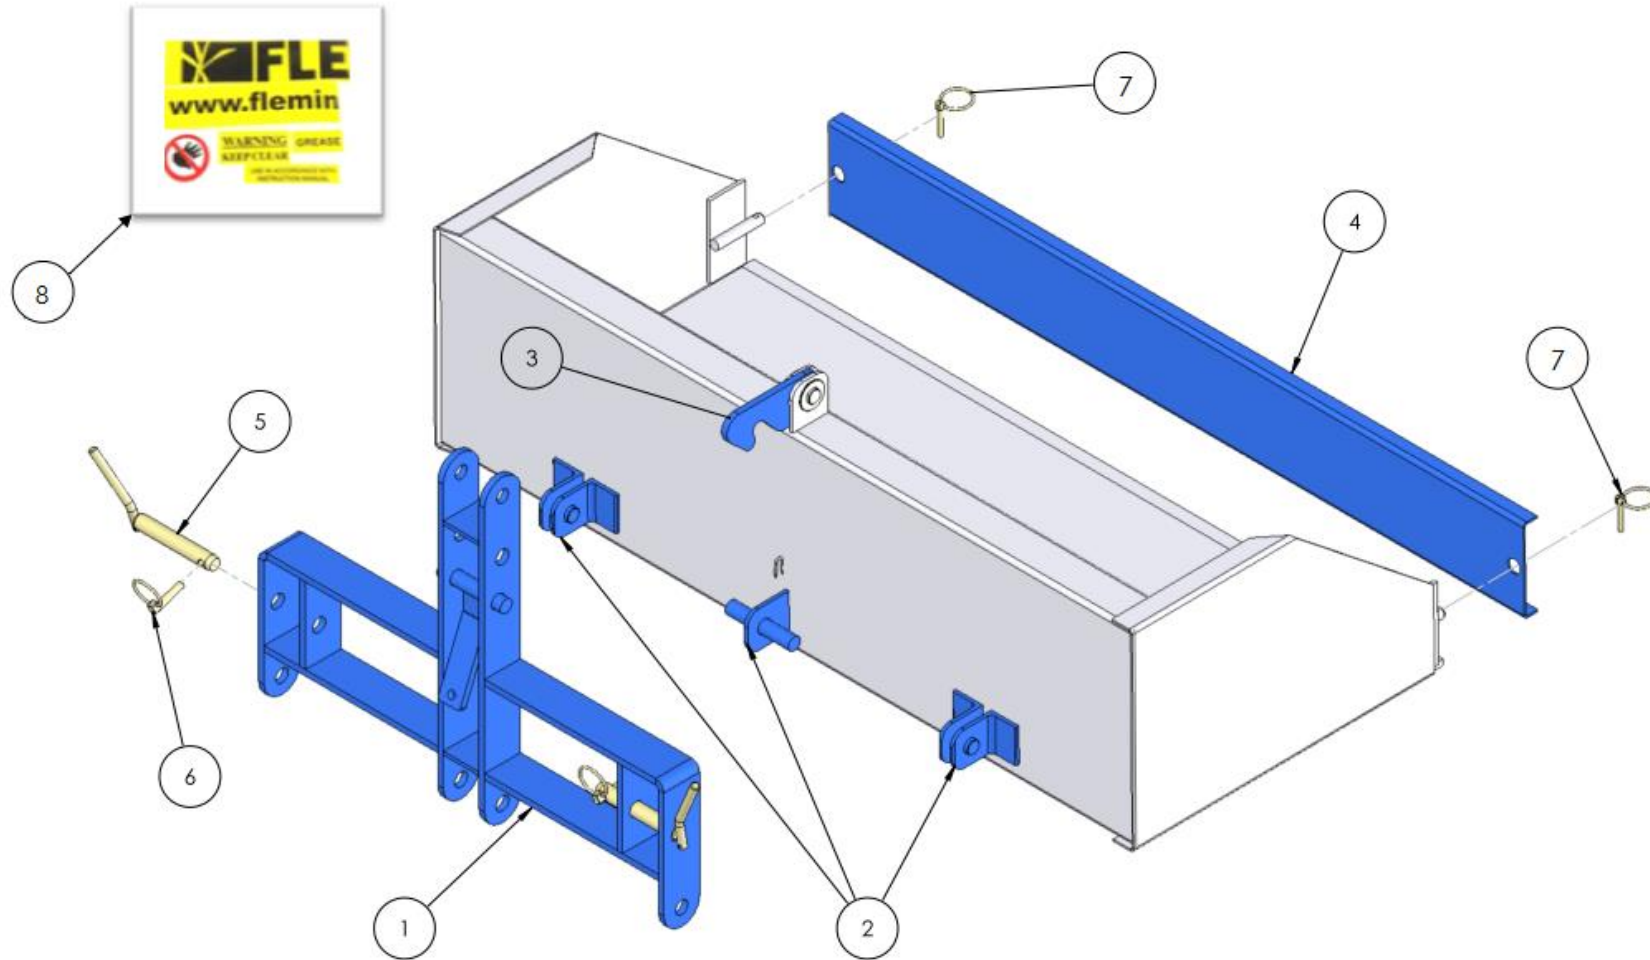

TRANSPORT BOX SPARE PARTS LIST

TB4C, TB4 and TB5 TIPPING BOX ASSEMBLY

SEE TABLE NO: 001

TABLE NO: 001 TB4C,TB4,TB5C and TB5 TIPPING BOX ASSEMBLY

ITEM NO	DESCRIPTION	TB4C		TB4		TB5C		TB5	
		CODE	QTY	CODE	QTY	CODE	QTY	CODE	QTY
1	REPLACEMENT A-FRAME	P001.273	1	P001.274	1	P001.274	1	P001.275	1
2	A-FRAME FIXING KIT	P001.276	1	P001.277	1	P001.277	1	P001.277	1
3	TOP LATCH	ZPPA456	1	ZPPA456	1	ZPPA456	1	ZPPA03	1
4	TIPPING BOX DOOR	P001.278	1	P001.279	1	P001.280A	1	P001.280	1
5	LIFT ARM PIN	ZGPP70	2	ZGPP70	2	ZGPP70	2	ZGPP70	2
6	M10x40 LINCH PINS	ZFAS31	2	ZFAS31	2	ZFAS31	2	ZFAS31	2
7	M6X40 LINCH PIN	ZFAS34	2	ZFAS34	2	ZFAS34	2	ZFAS34	2
8	STICKER KIT	P001.508	1	P001.508A	1	P001.508B	1	P001.508C	1

HD6 TIPPING BOX ASSEMBLY

SEE TABLE NO: 002

TABLE NO: 002 HD6 TIPPING BOX ASSEMBLY

ITEM NO	DESCRIPTION	HD6	
		CODE	QTY
1	HD6 TIPPING BOX A-FRAME	P001.281	1
2	HD6 TIPPING BOX A-FRAME FIXING KIT	P001.282	1
3	HD6 LATCH	ZPPA03	1
4	HD6 DOOR	P001.283	1
5	CAT2 LIFT ARM PIN	ZGPP62	2
6	M10X40 LINCH PIN	ZFAS31	2
7	M6x40 LINCH PIN	ZFAS34	2
8	SAFETY STICKER KIT	P001.509	1